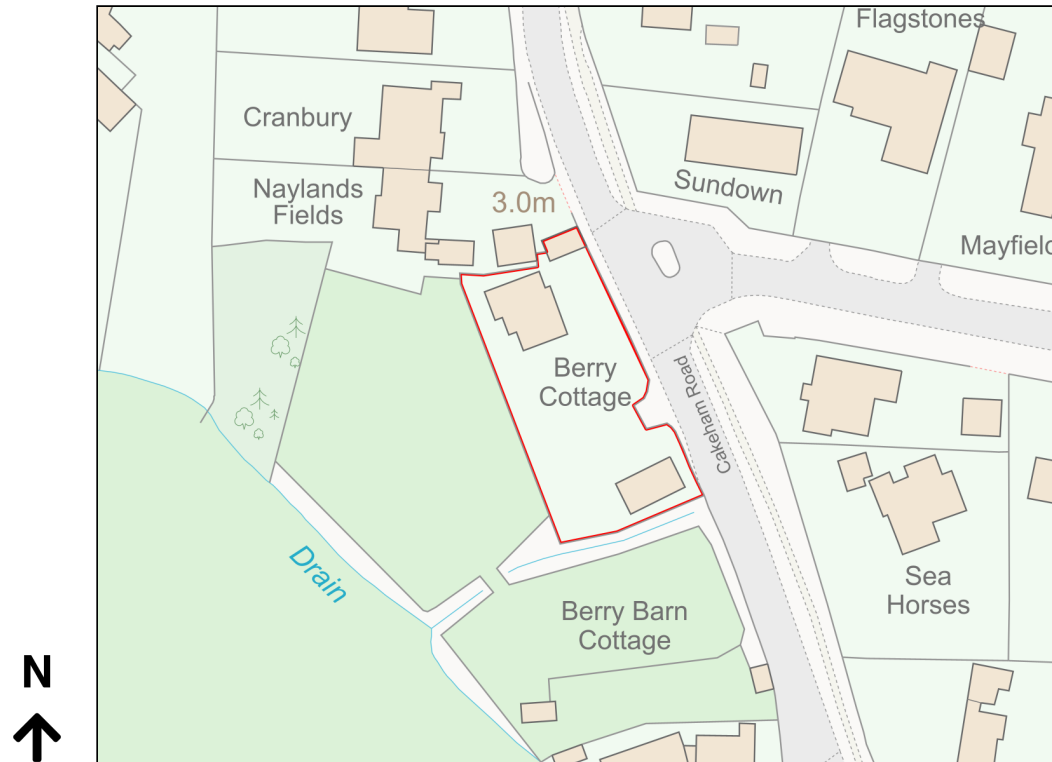

Location Plan

Site Address: **Berry Cottage, Cakeham Road, West Wittering, PO20 8AA**

Date Produced: **25-Oct-2023**

Scale: **1:1250 @A4**

Planning Portal Reference: **PP-12545691v1**