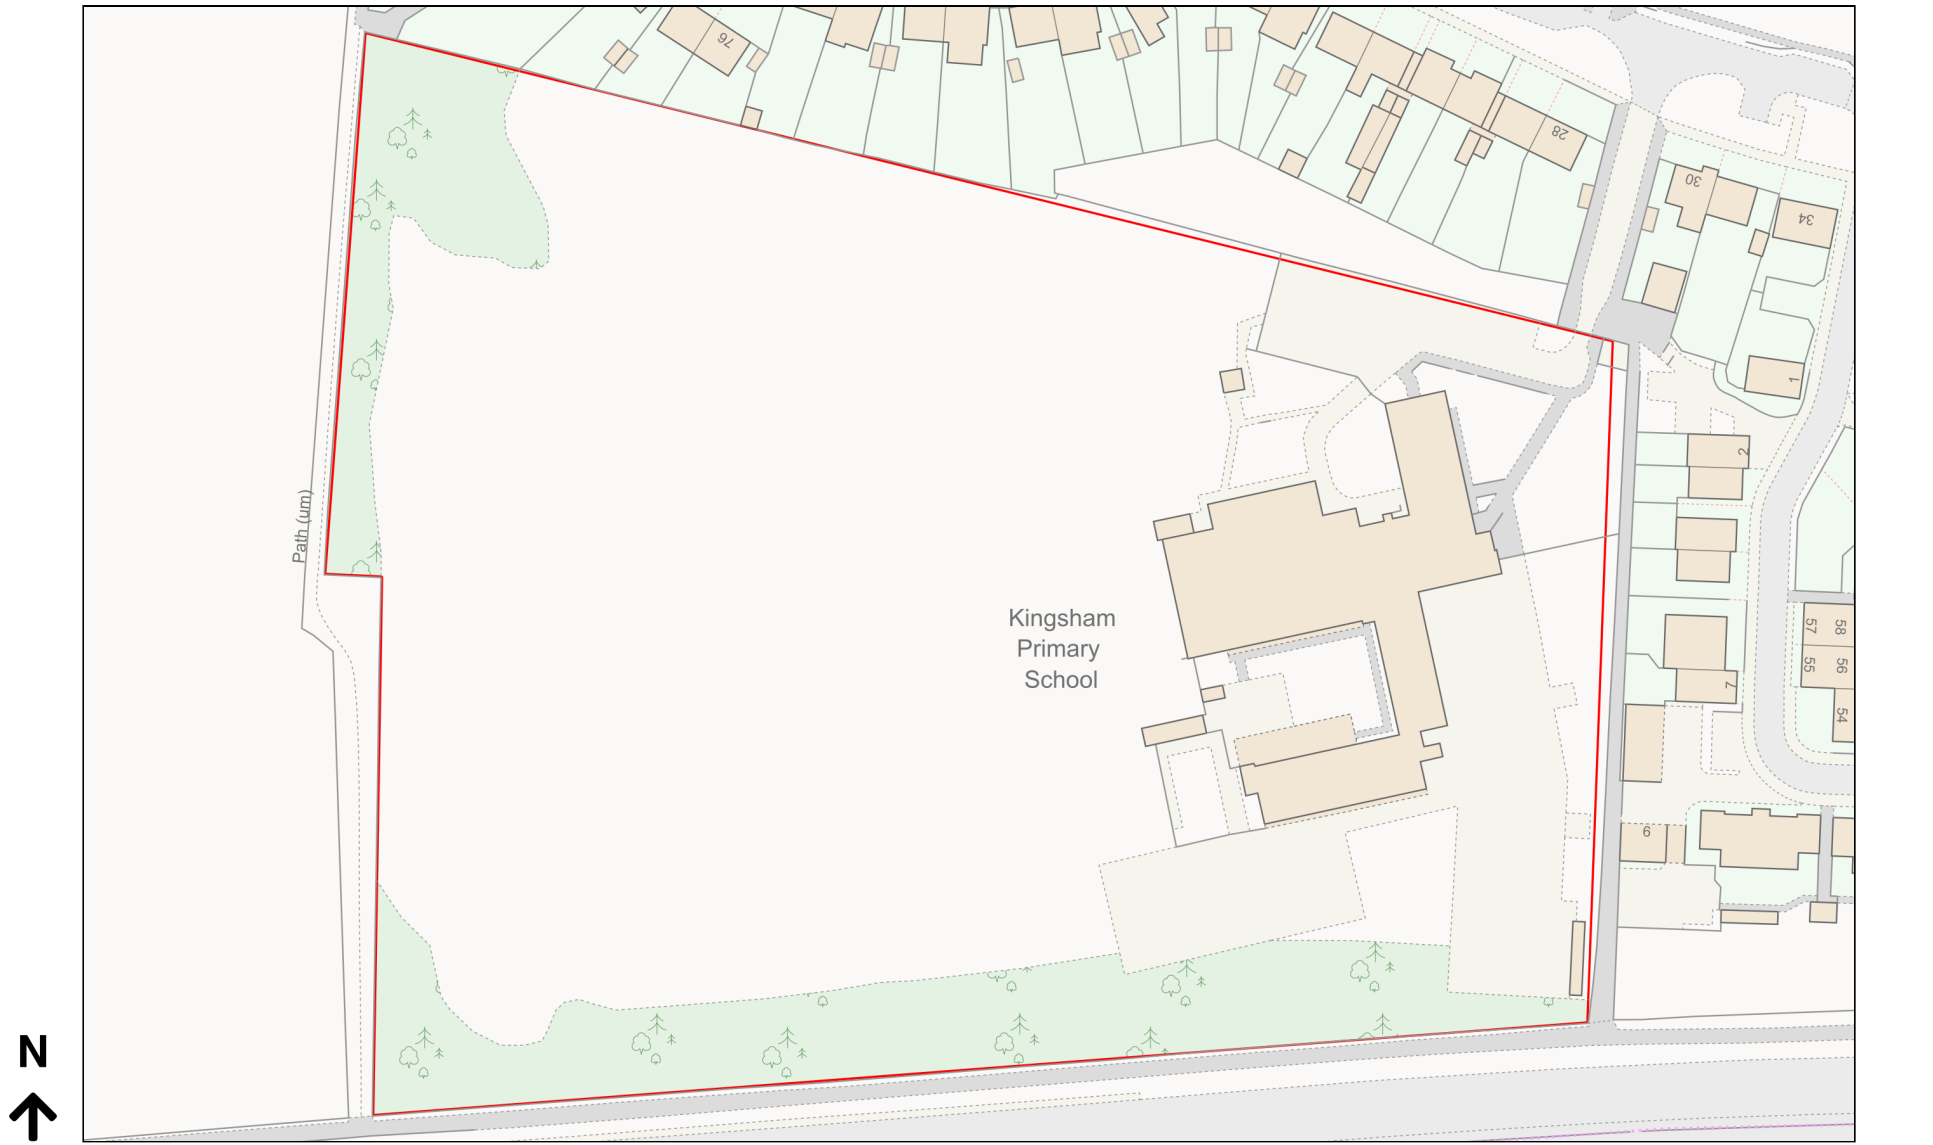

Location Plan

Site Address: Kingsham Primary School, Hay Road, Chichester, PO19 8BN

Date Produced: 27-Oct-2023

Scale: 1:1250 @A4

Planning Portal Reference: PP-12560034v1