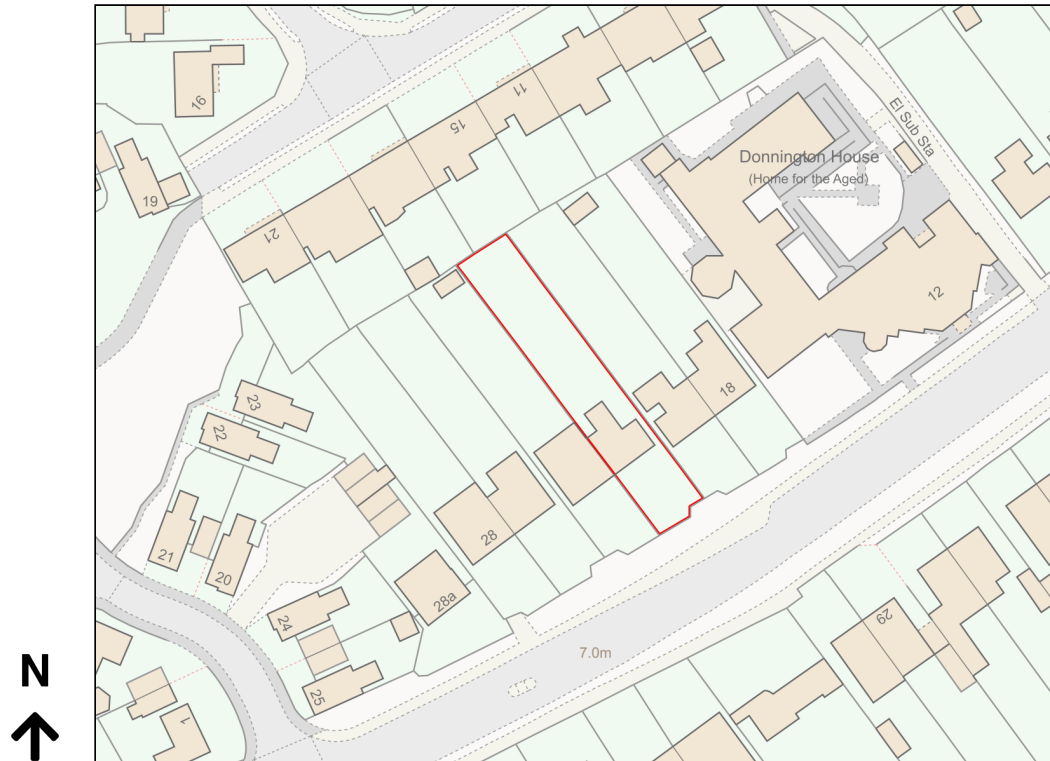

Location Plan

Site Address: 22, Birdham Road, Donnington, PO19 8TE

Date Produced: 08-Nov-2023

Scale: 1:1250 @A4

Planning Portal Reference: PP-12588924v1