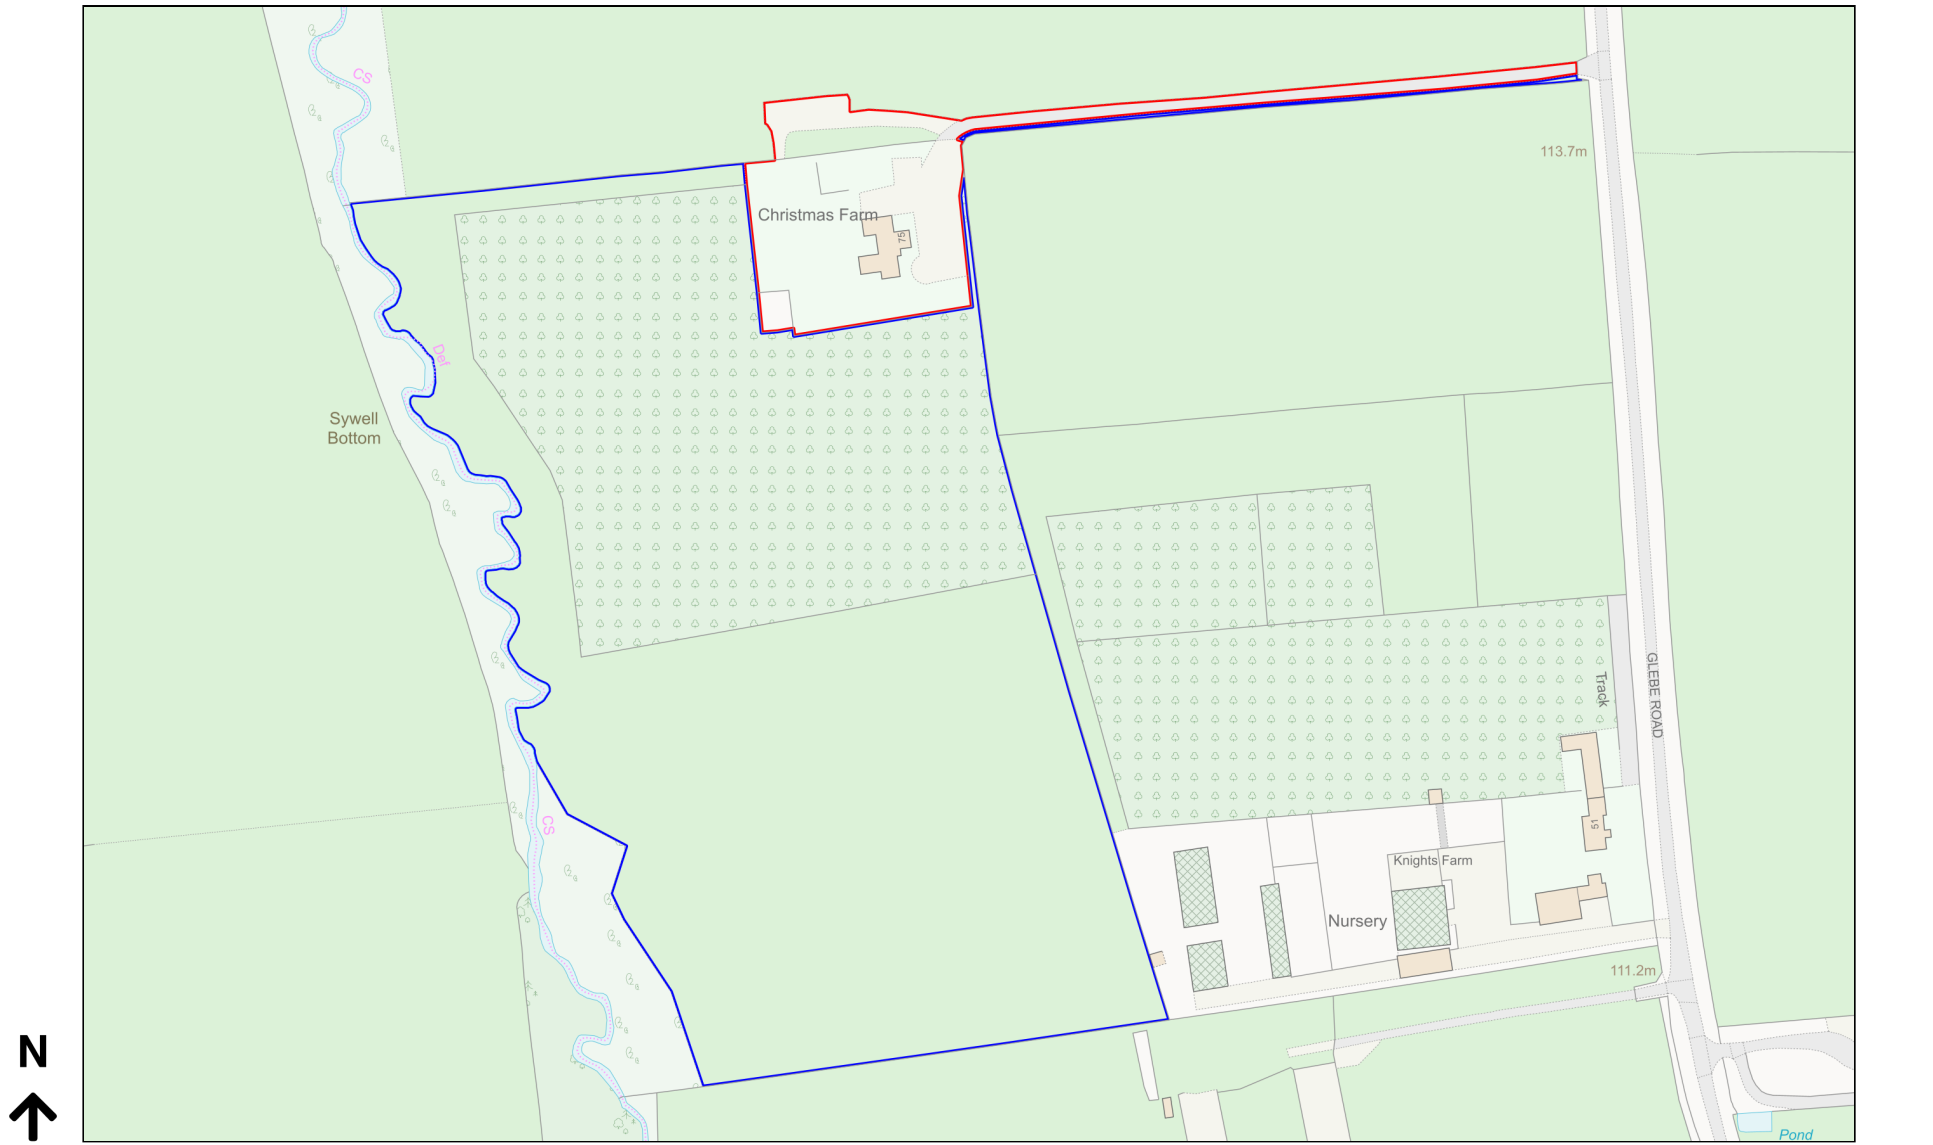

Location Plan

Site Address: 75, Glebe Road, Mears Ashby, NN6 0DL

Date Produced: 23-Nov-2023

Scale: 1:2500 @A4

Planning Portal Reference: PP-12612994v1