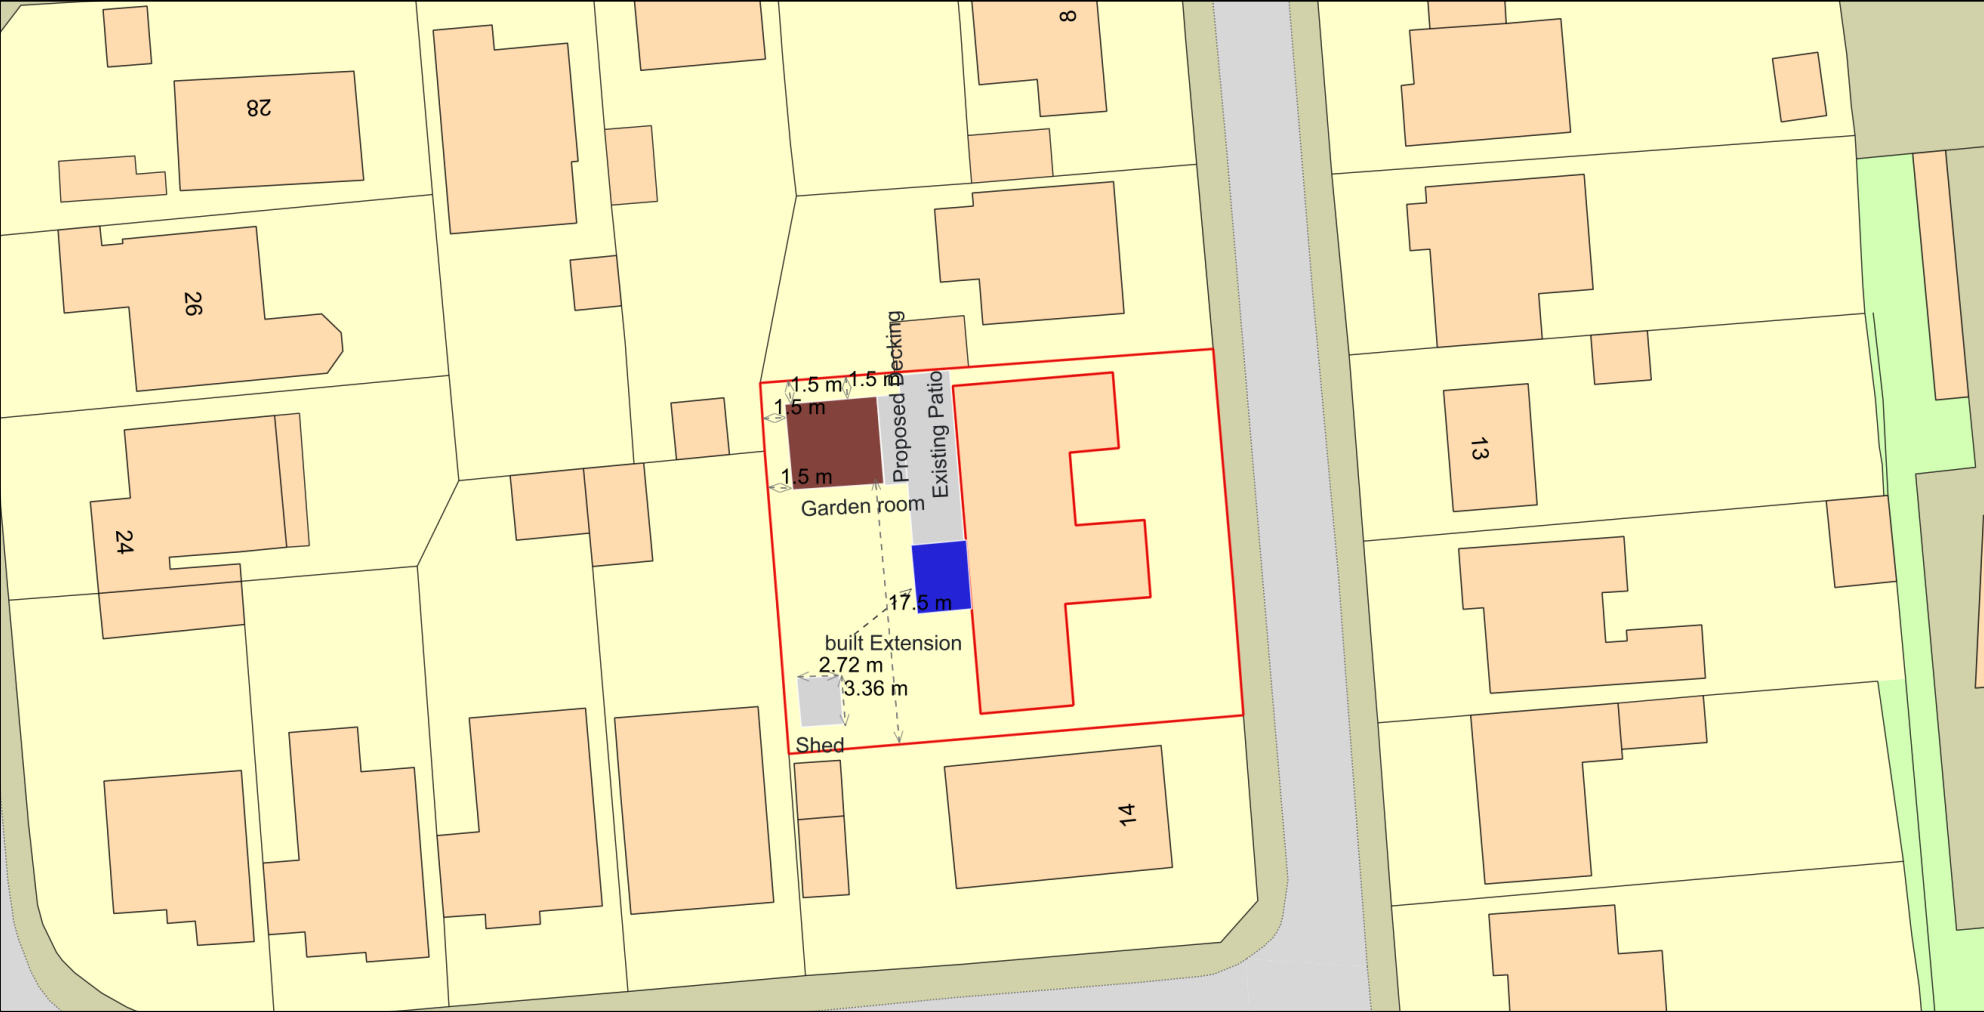

Site Plan

Plan Produced for: Angela maccabe

Date Produced: 21 Nov 2023

Plan Reference Number: TQRQM23324144412481

Scale: 1:500 @ A4