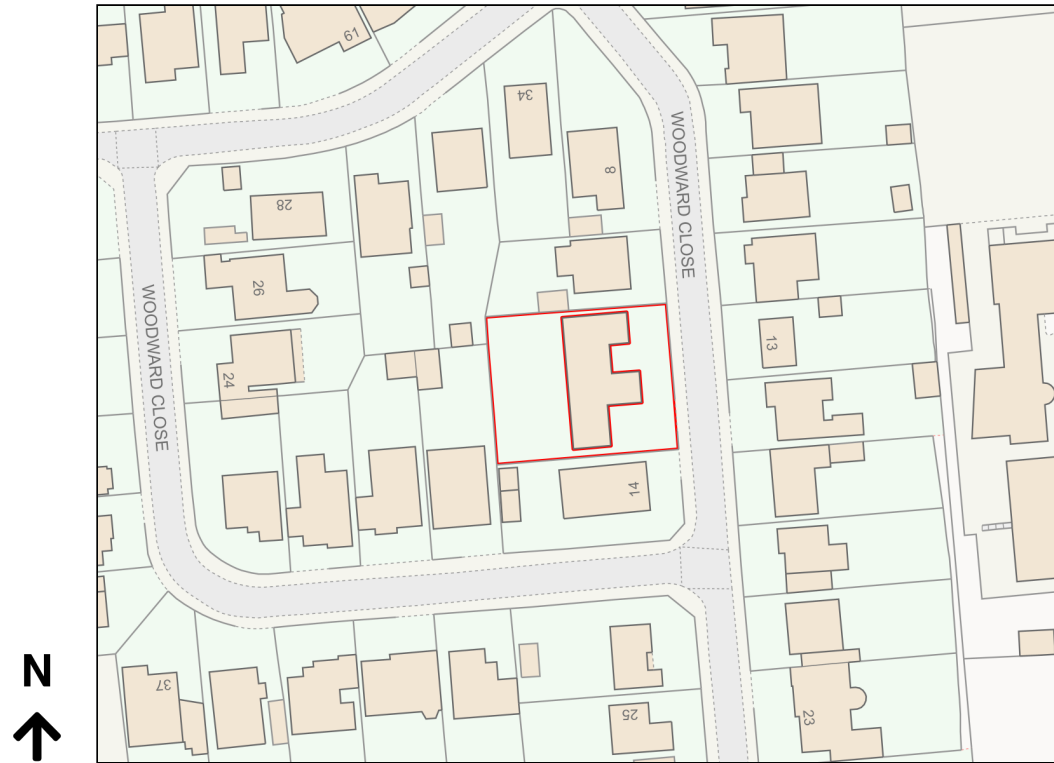

Location Plan

Site Address: 12, Woodward Close, Grays, RM17 5RP

Date Produced: 21-Nov-2023

Scale: 1:1250 @A4

Planning Portal Reference: PP-12613401v2