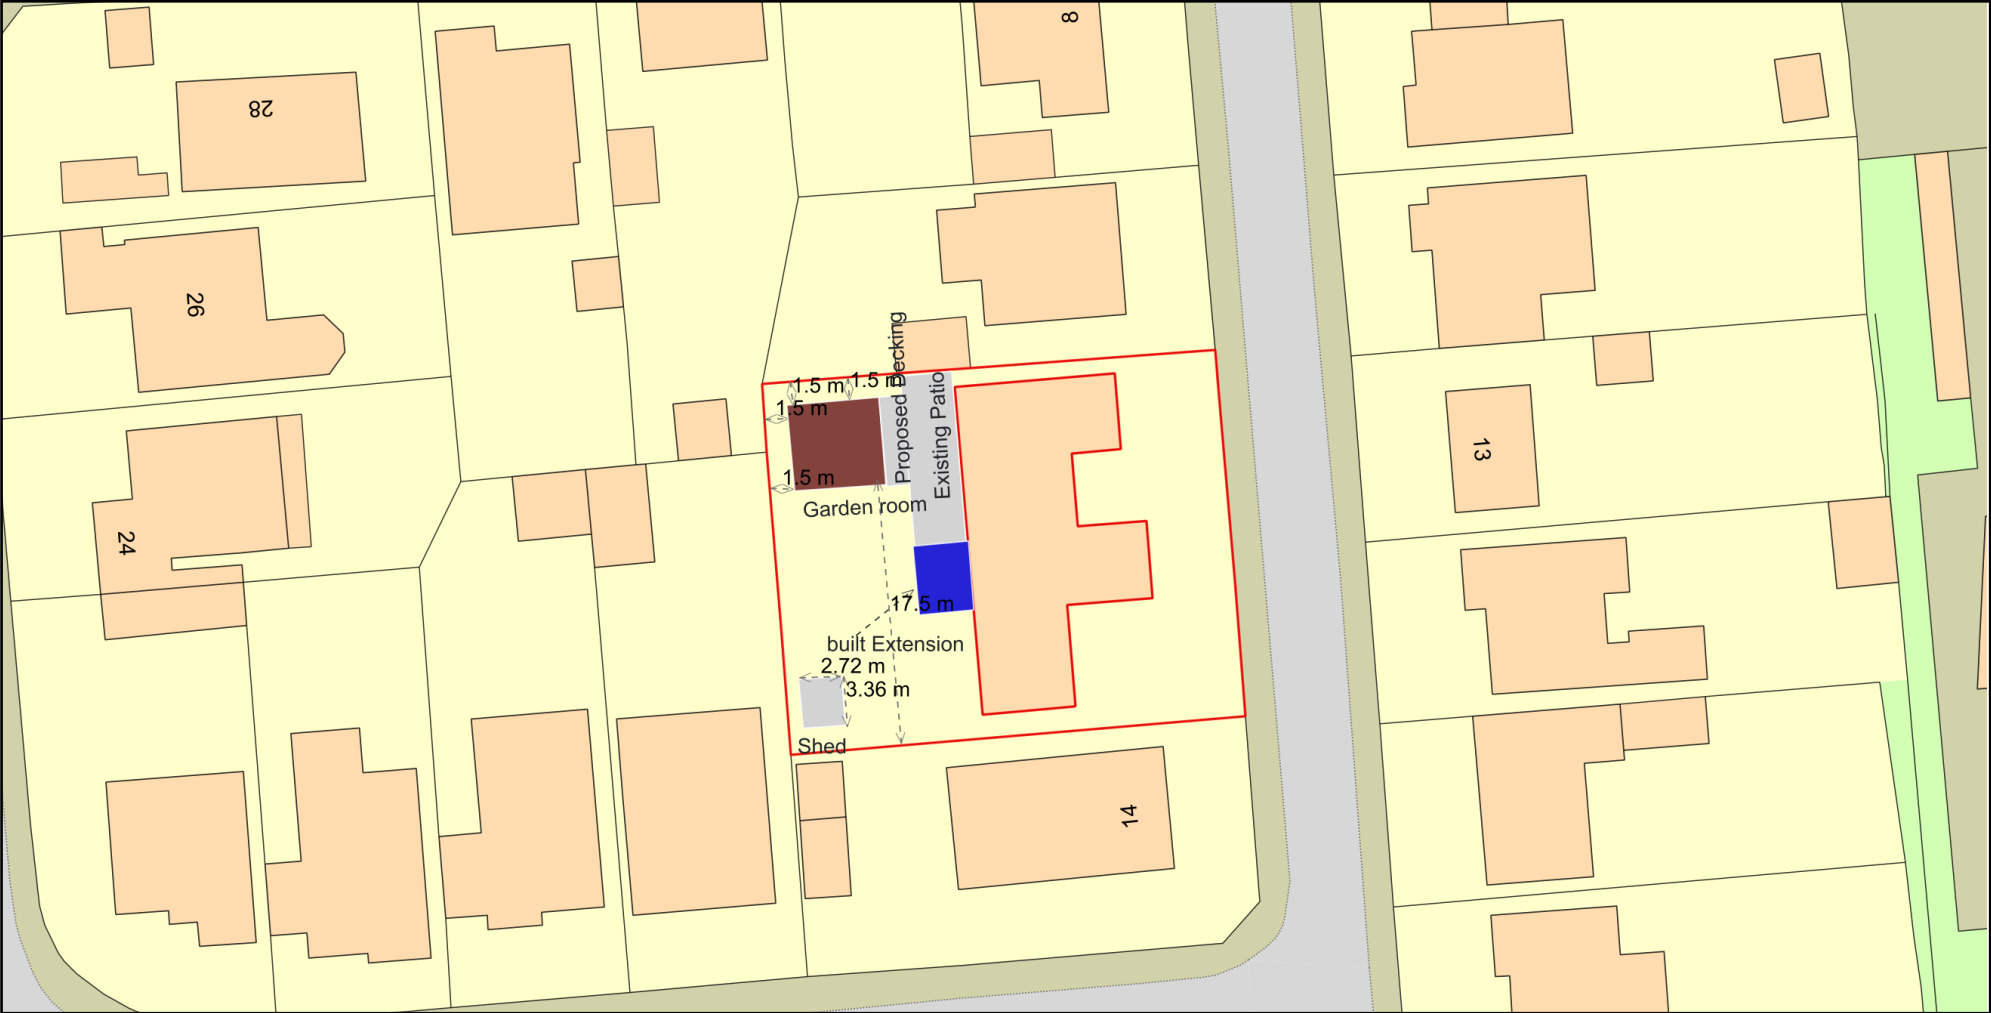

Site Plan

Plan Produced for: Angela maccabe

Date Produced: 21 Nov 2023

Plan Reference Number: TQRQM23324144412481

Scale: 1:500 @ A4