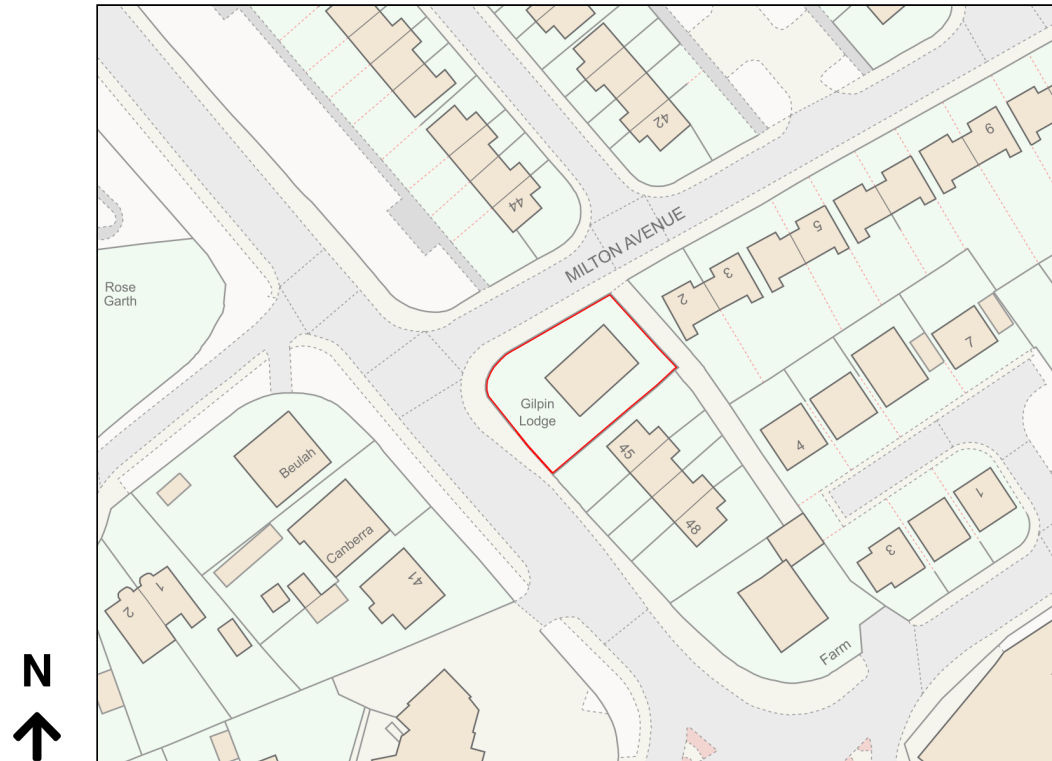

Location Plan

Site Address: Co-operative Funeral Service, Gilpin Lodge, Hetton Road, Houghton-le-spring, DH5 8JL

Date Produced: 29-Nov-2023

Scale: 1:1250 @A4

Planning Portal Reference: PP-12640638v1