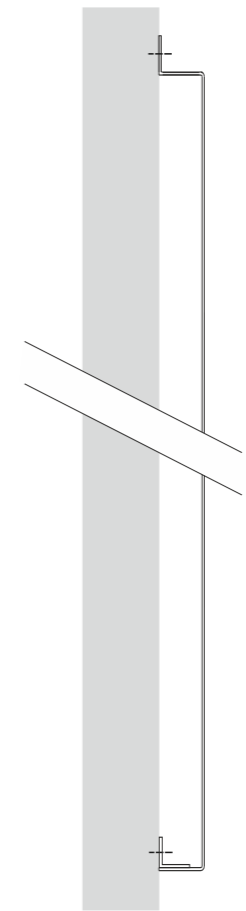

Item 1 Specification

Scale 1:50@A3

Face View

Items 1 - scale 1:20@ A3

1no Aluminium fascia tray with 30mm returns and shadow gap to top powder coated in Funeralcare Grey RAL 7010 externally.

Logos & text to be applied to panel face in white vinyl

Non-illuminated

FFL to underside being: 2360mm

- Store fascia name to be confirmed
- Phone number TBC

Side View