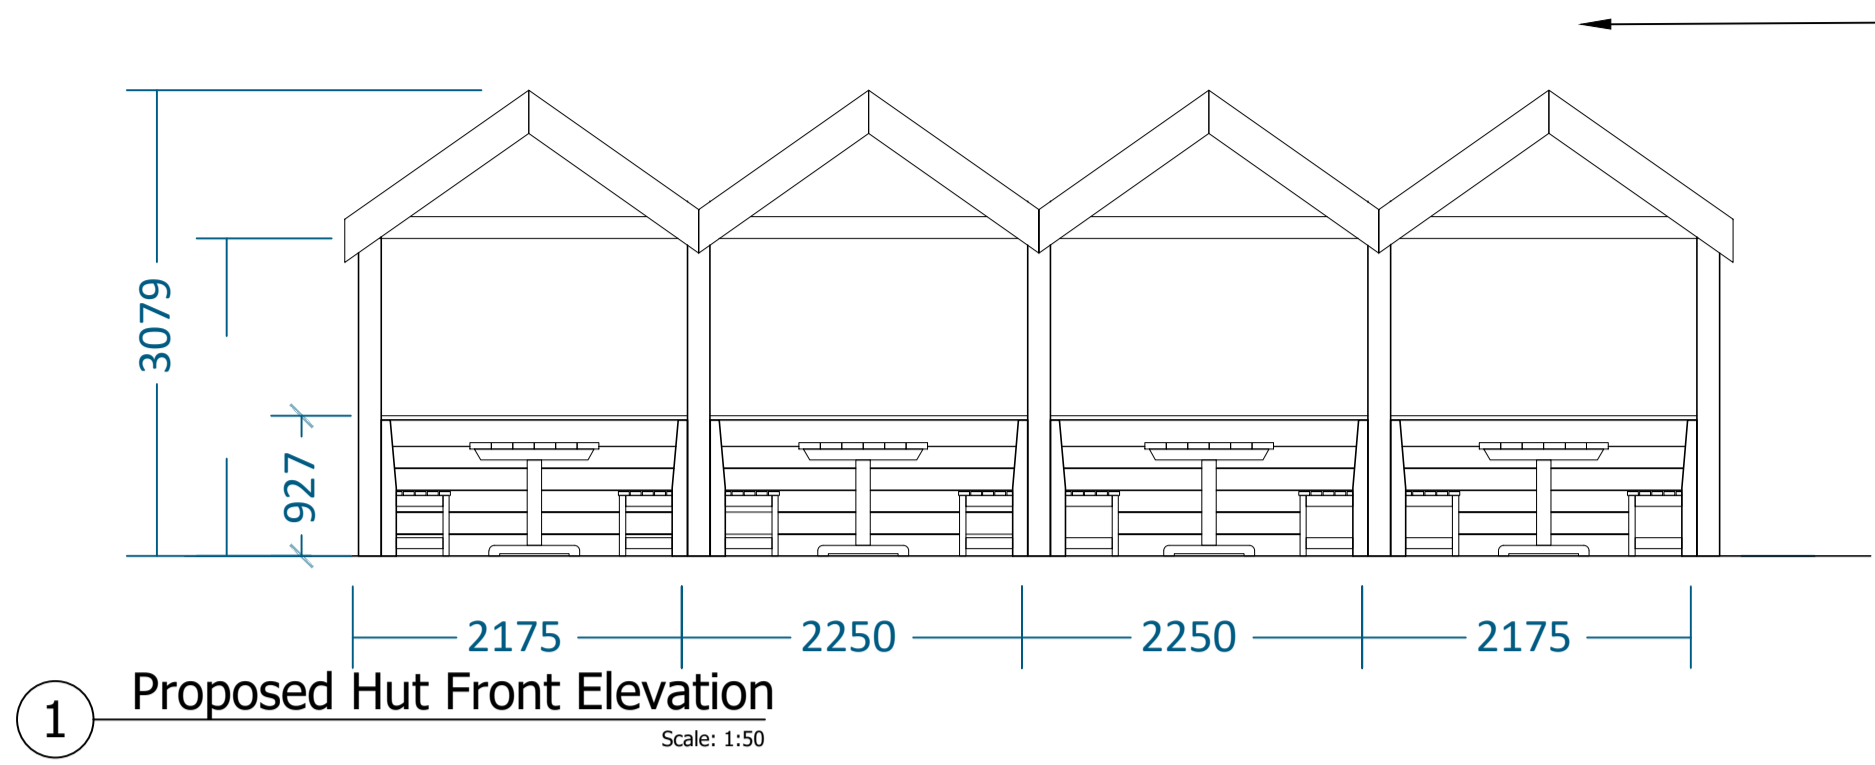

Existing Trees showing root protection area
 Location for shed seating area.
 Polyester powder coated V panels and post 1.5m

CDM 2015:
 Under the CDM regulations there are no significant design risks.

J5DESIGN
 PARTNERSHIP LLP

Client:
THE POTTING SHED TRADING

Project:
**POTTING SHED
 FLEMINGATE
 BEVERLEY
 NORTH HUMBERSIDE
 HU17 0NU**

Title:
Proposed External Seating Hut.

Drawing No:	Rev:	Date:	Drawn By:	Checked:	Scale @ A1
9126-09	B	24.10.23	LW	HJ	Varies