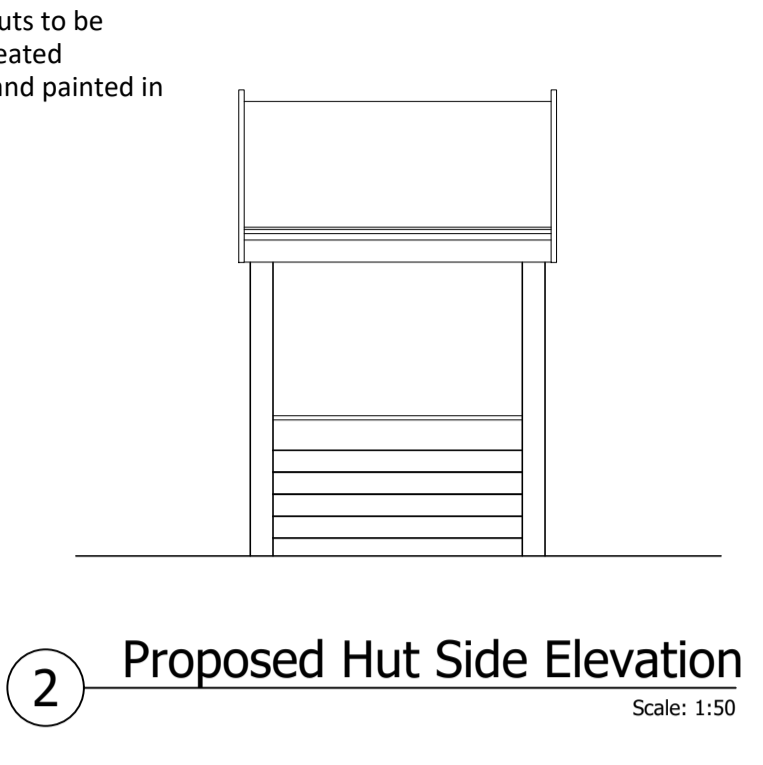

Existing Trees showing root protection area
 Location for shed seating area.
 Polyester powder coated V panels and post 1.5m

CDM 2015:
 Under the CDM regulations there are no significant design risks.

J5DESIGN
 PARTNERSHIP LLP