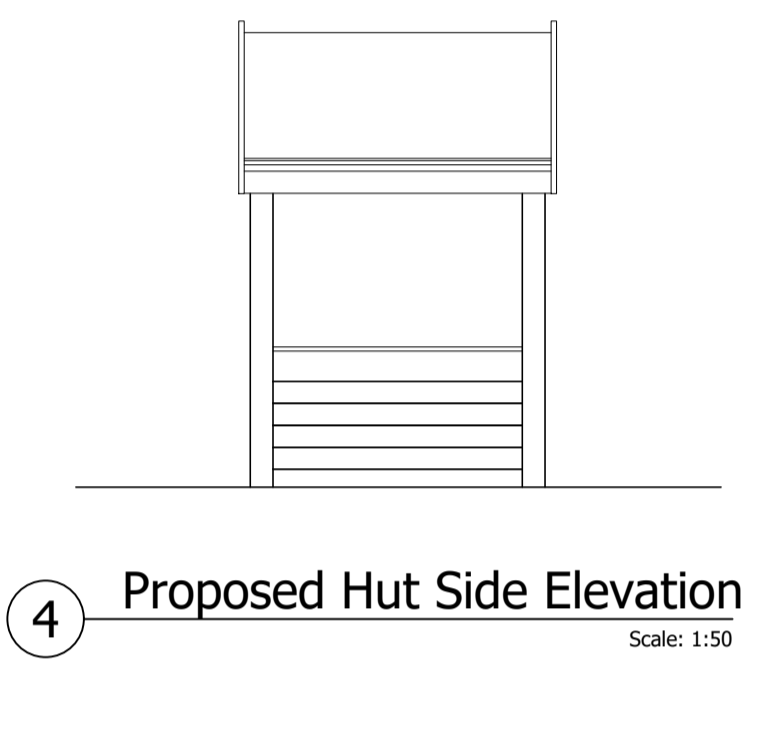

Existing Trees showing root protection area
 Location for shed seating area.
 Polyester powder coated V panels and post 1.5m

CDM 2015:
 Under the CDM regulations there are no significant design risks.

J5DESIGN
 PARTNERSHIP LLP