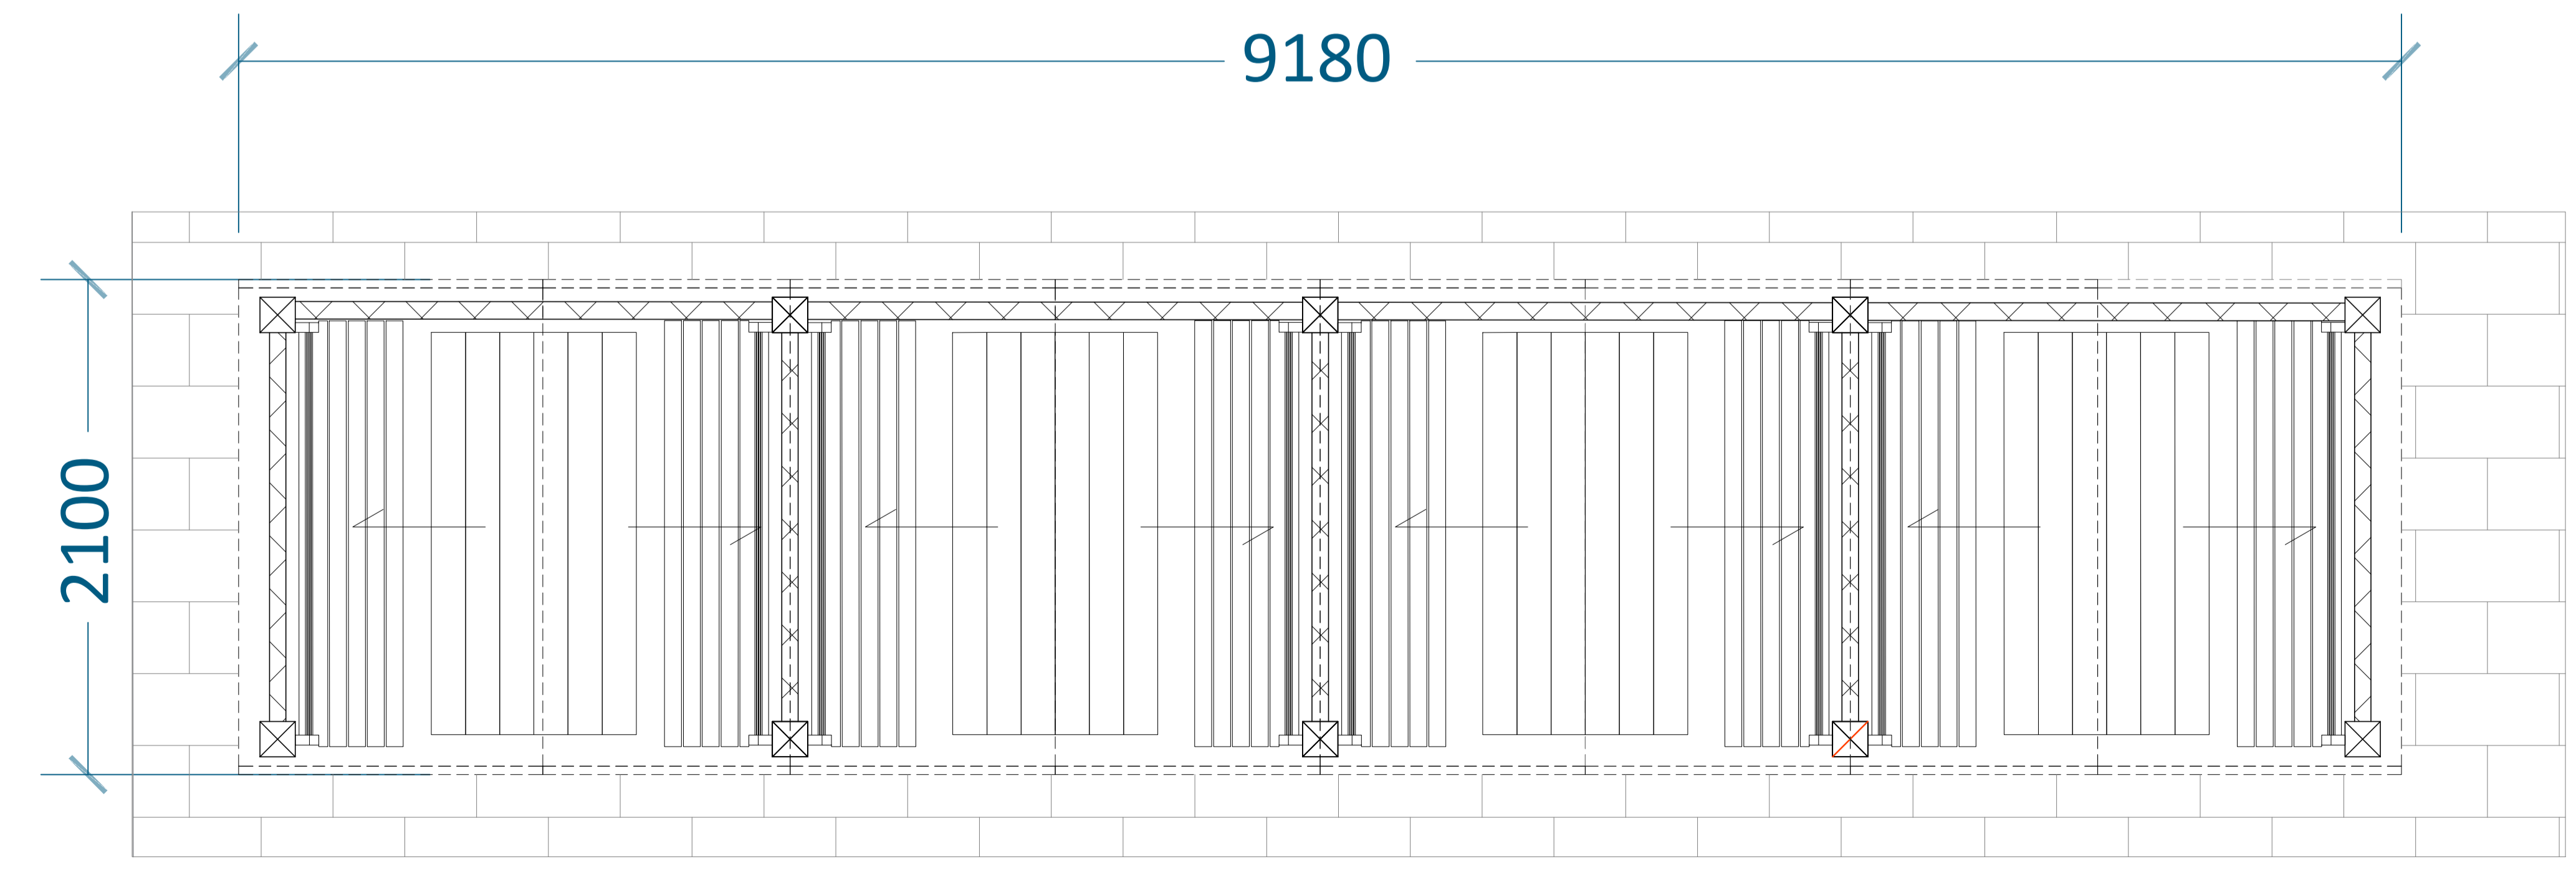

Felt matted roof in grey. Huts to be constructed of pressure treated softwood timber, primed and painted in colours specified below;

Sadolin-Superdec Paints
 Dill Pickle
 Butterscotch
 Burnt Plum
 Wild Grape

Existing Trees showing root protection area
 Location for shed seating area.
 Polyester powder coated V panels and post 1.5m

CDM 2015:
 Under the CDM regulations there are no significant design risks.

J5DESIGN
 PARTNERSHIP LLP

Client:
THE POTTING SHED TRADING

Project:
**POTTING SHED
 FLEMINGATE
 BEVERLEY
 NORTH HUMBERSIDE
 HU17 0NU**

Title:
Proposed External Seating Hut.

Drawing No:	Rev:	Date:	Drawn By:	Checked:	Scale @ A1
9126-09	B	24.10.23	LW	HJ	Varies