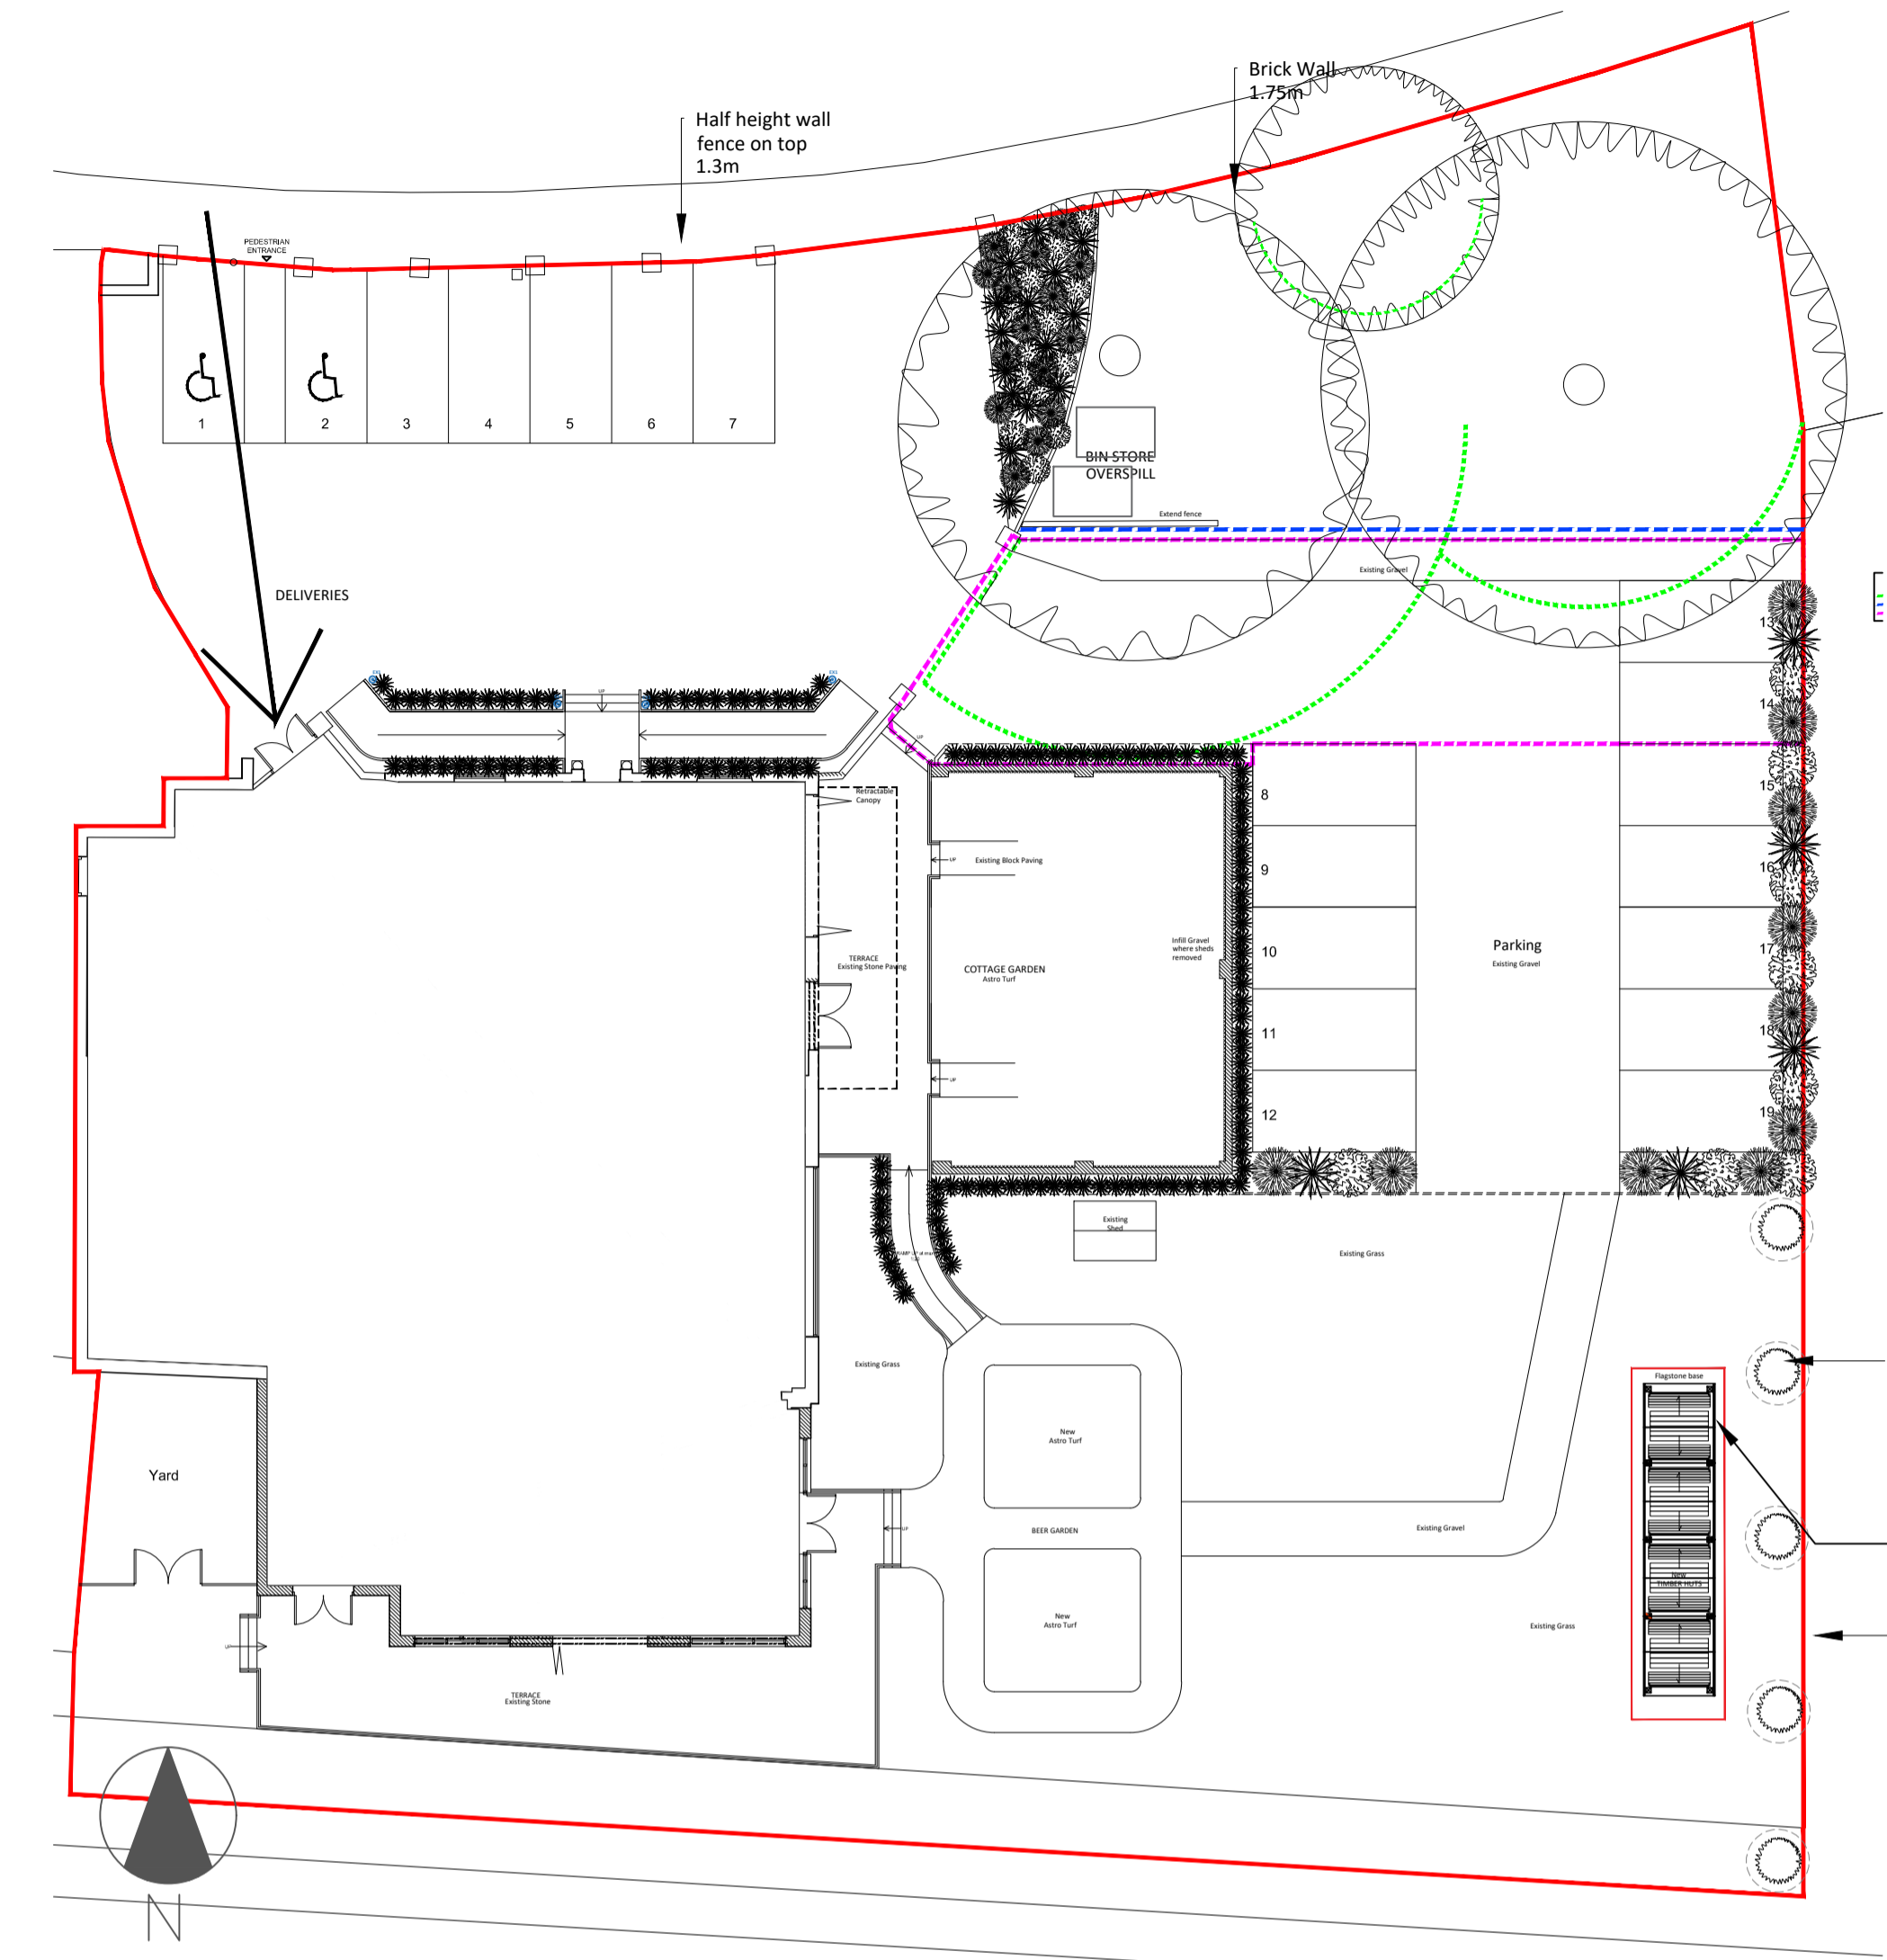

Existing Trees showing root protection area
 Location for shed seating area.
 Polyester powder coated V panels and post 1.5m

CDM 2015:
 Under the CDM regulations there are no significant design risks.

J5DESIGN
 PARTNERSHIP LLP

Client:
THE POTTING SHED TRADING

Project:
**POTTING SHED
 FLEMINGATE
 BEVERLEY
 NORTH HUMBERSIDE
 HU17 0NU**

Title:
Proposed External Seating Hut.

Drawing No:	Rev:	Date:	Drawn By:	Checked:	Scale @ A1
9126-09	B	24.10.23	LW	HJ	Varies