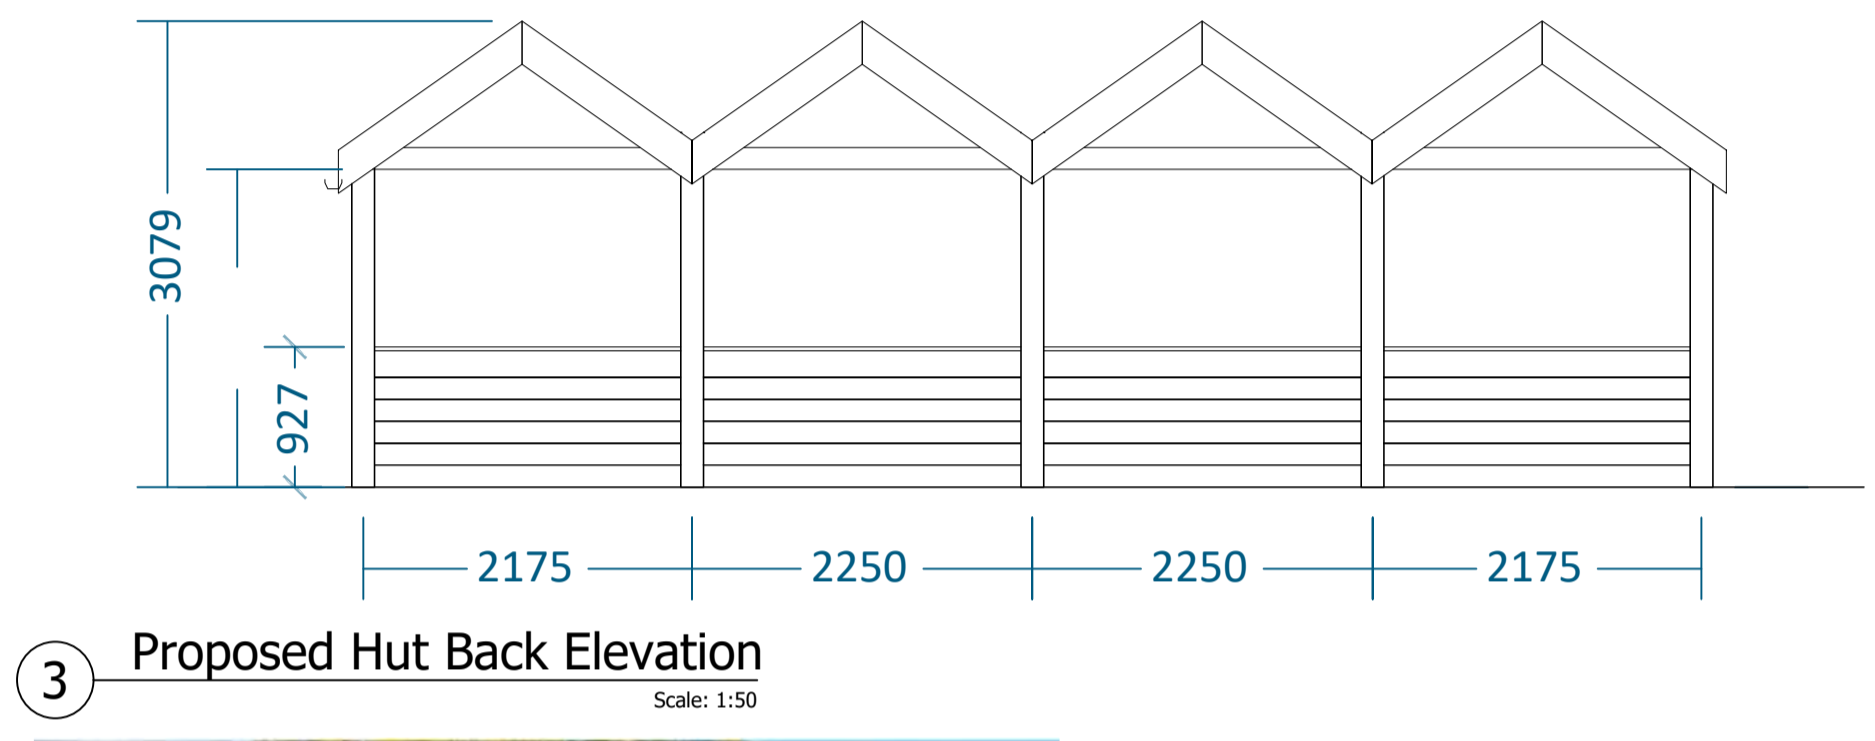

Existing Trees showing root protection area
 Location for shed seating area.
 Polyester powder coated V panels and post 1.5m

CDM 2015:
 Under the CDM regulations there are no significant design risks.

J5DESIGN
 PARTNERSHIP LLP

Client:
THE POTTING SHED TRADING

Project:
**POTTING SHED
 FLEMINGATE
 BEVERLEY
 NORTH HUMBERSIDE
 HU17 0NU**

Title:
Proposed External Seating Hut.

Drawing No:	Rev:	Date:	Drawn By:	Checked:	Scale @ A1
9126-09	B	24.10.23	LW	HJ	Varies