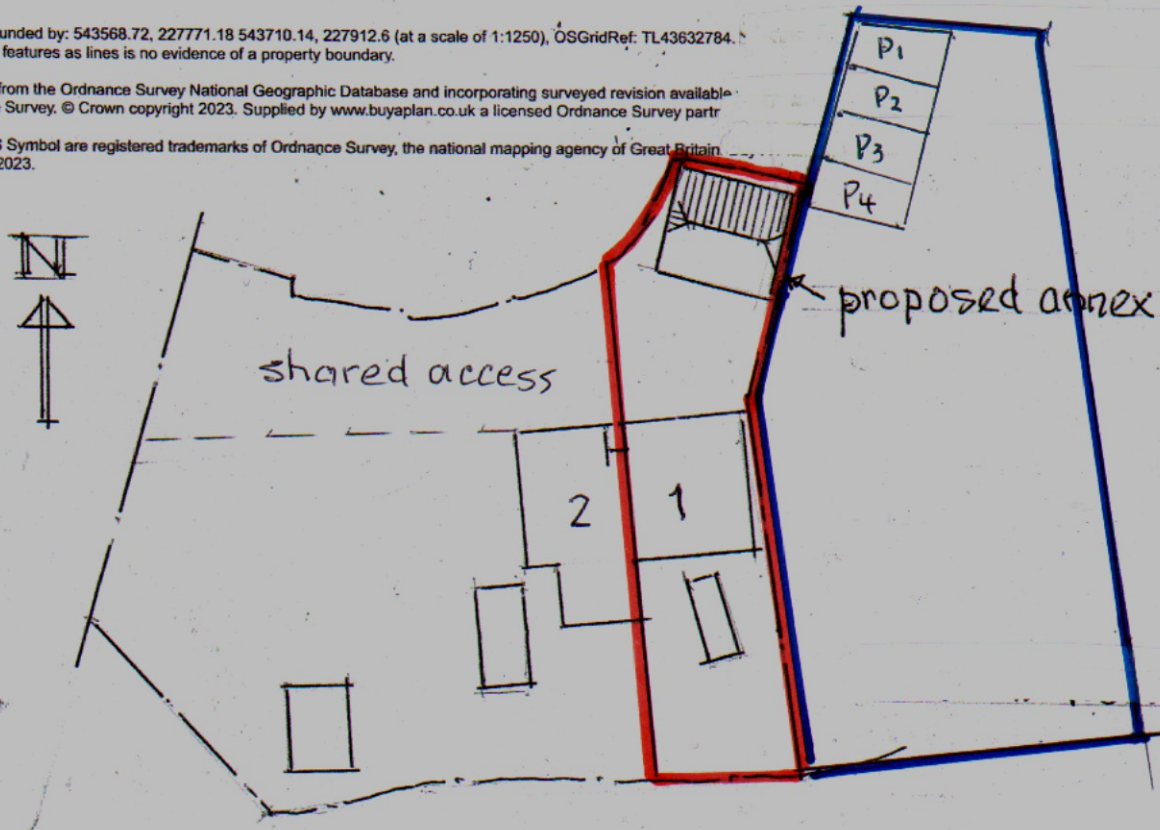

1 Sunnyside Cottages
Violets Lane, Furneux Pelham, Hertfordshire, SG9 0LF

Location Plan shows area bounded by: 543568.72, 227771.18 543710.14, 227912.6 (at a scale of 1:1250), OSGridRef: TL43632784. The representation of features as lines is no evidence of a property boundary.

Ordnance Survey and the OS Symbol are registered trademarks of Ordnance Survey, the national mapping agency of Great Britain. Copyright © Passinc Ltd 2023.

Block Plan 1:500