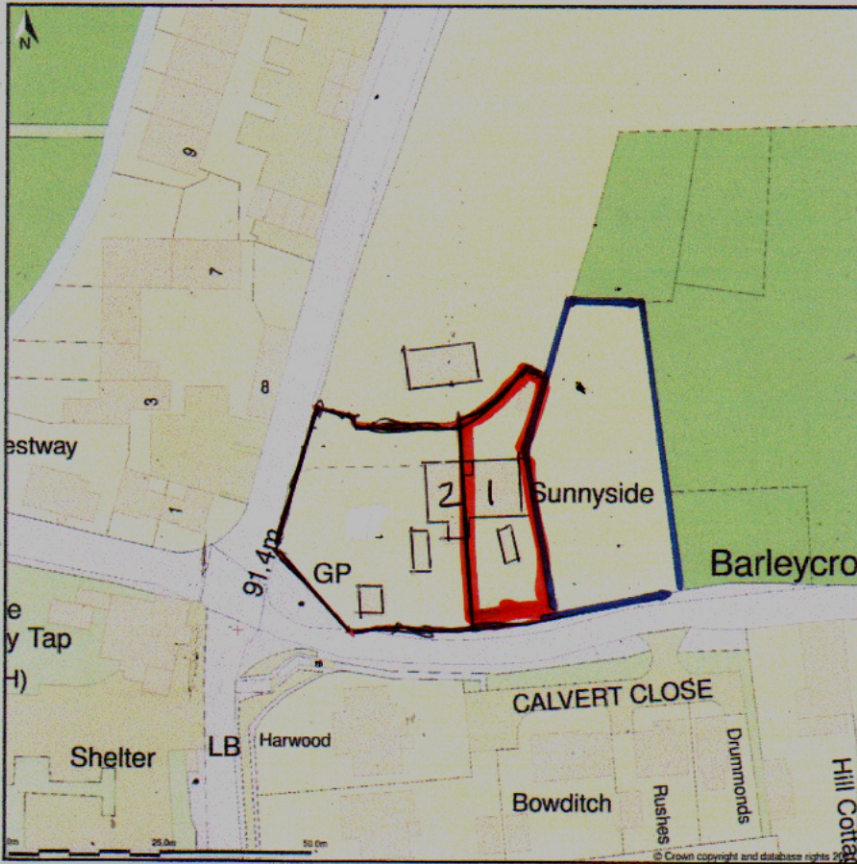

1 Sunnyside Cottages
Violets Lane, Furneux Pelham, Hertfordshire, SG9 0LF

Location Plan shows area bounded by: 543568.72, 227771.18 543710.14, 227912.6 (at a scale of 1:1250), OSGridRef: TL43632784. The representation of features as lines is no evidence of a property boundary.

Produced on 19th Nov 2023 from the Ordnance Survey National Geographic Database and incorporating surveyed revision available for permission of Ordnance Survey. © Crown copyright 2023. Supplied by www.buyaplan.co.uk a licensed Ordnance Survey partner.