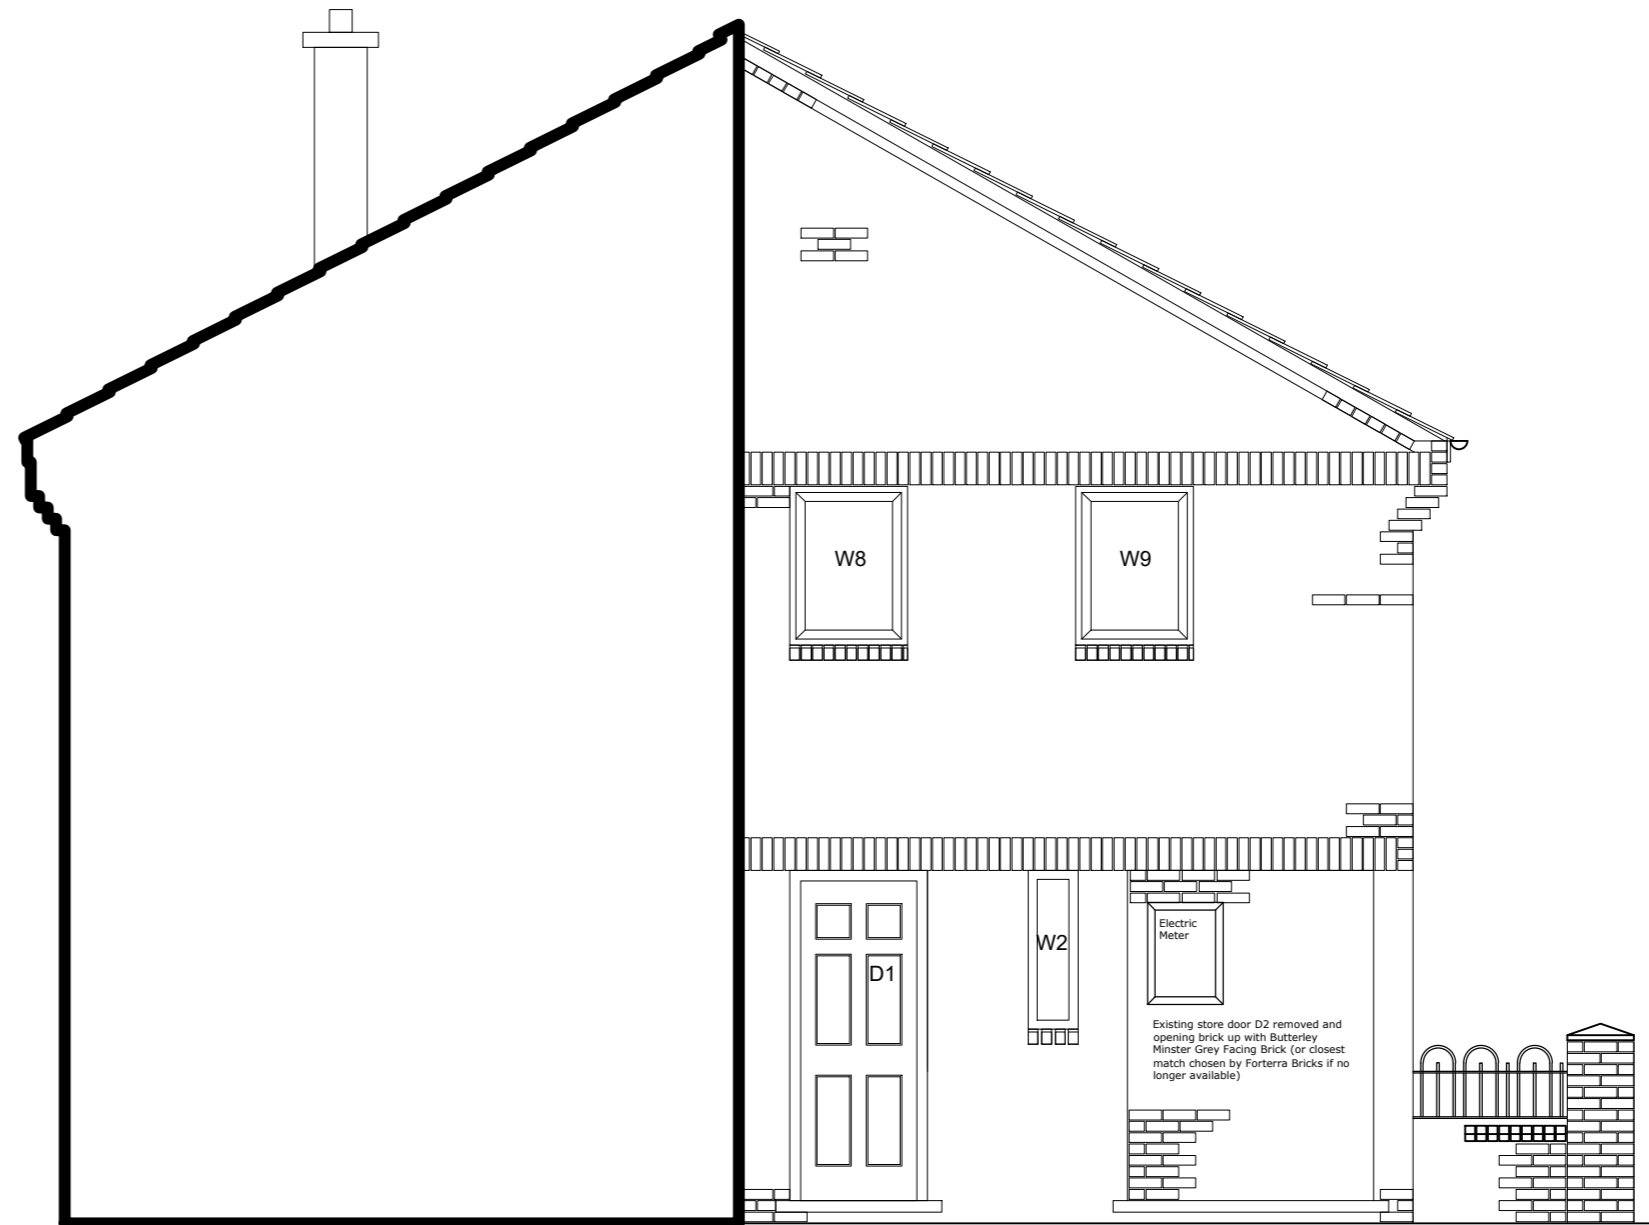

Proposed Front Elevation

Proposed Inner Elevation

Proposed Side Elevation

Proposed Rear Elevation

Project		Proposed Community Hub	
Drawing Title		34 Manvers View, Boughton NG22 9HJ	
Scale		Proposed Elevations	
Scale	1:50	Job ref:	H847
Job Arch	L Powell	Drawn by	L Powell
Date	20 Nov 23	Checked	
CAD FAST FIND:		Dwg No.	8