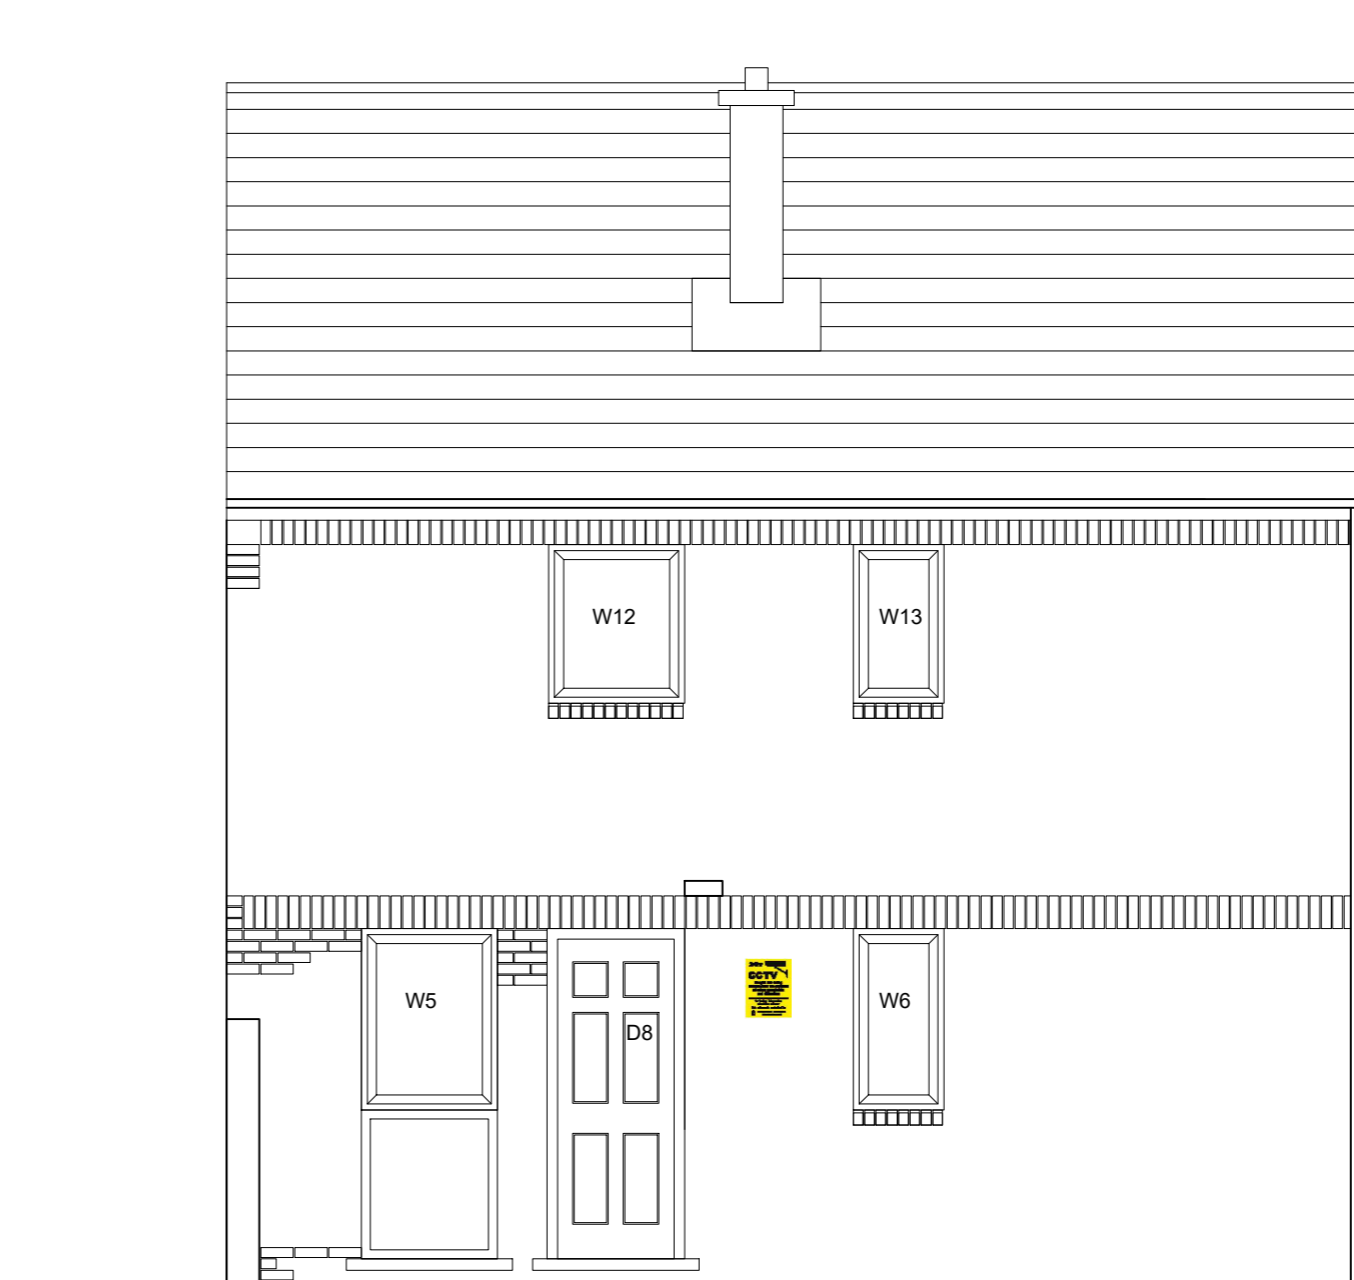

Proposed Front Elevation

Proposed Inner Elevation

Proposed Side Elevation

Proposed Rear Elevation

Project		Proposed Community Hub	
Drawing Title		34 Manvers View, Boughton NG22 9HJ	
Scale		Proposed Elevations	
Scale	1:50	Job ref:	H847
Job Arch	L Powell	Drawn by	L Powell
Date	20 Nov 23	Checked	
CAD FAST FIND:		Dwg No.	8