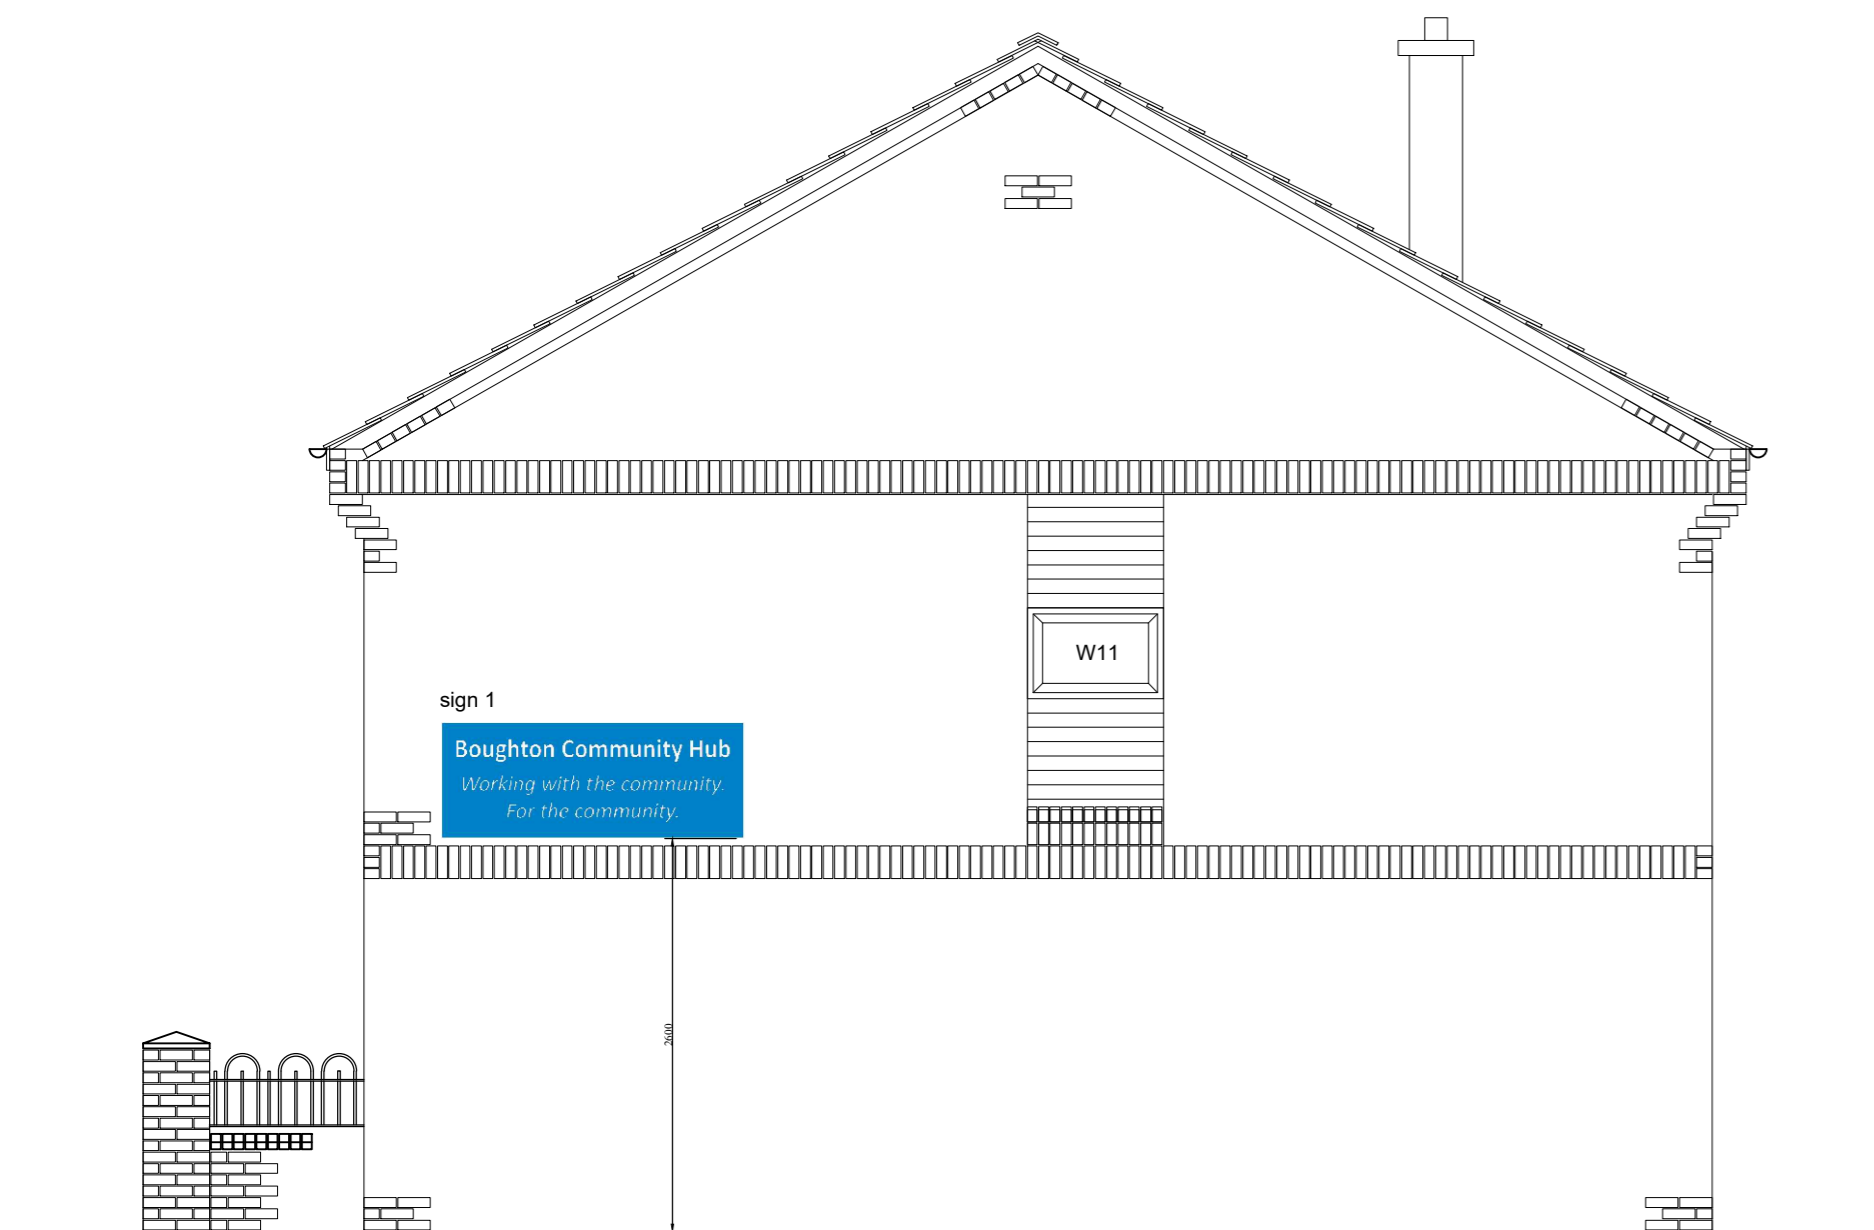

Proposed Front Elevation

Proposed Inner Elevation

Proposed Side Elevation

Proposed Rear Elevation

Project		Proposed Community Hub	
Drawing Title		34 Manvers View, Boughton NG22 9HJ	
Scale		Proposed Elevations	
Scale	1:50	Job ref:	H847
Job Arch	L Powell	Drawn by	L Powell
Date	20 Nov 23	Checked	
CAD FAST FIND:		Dwg No.	8