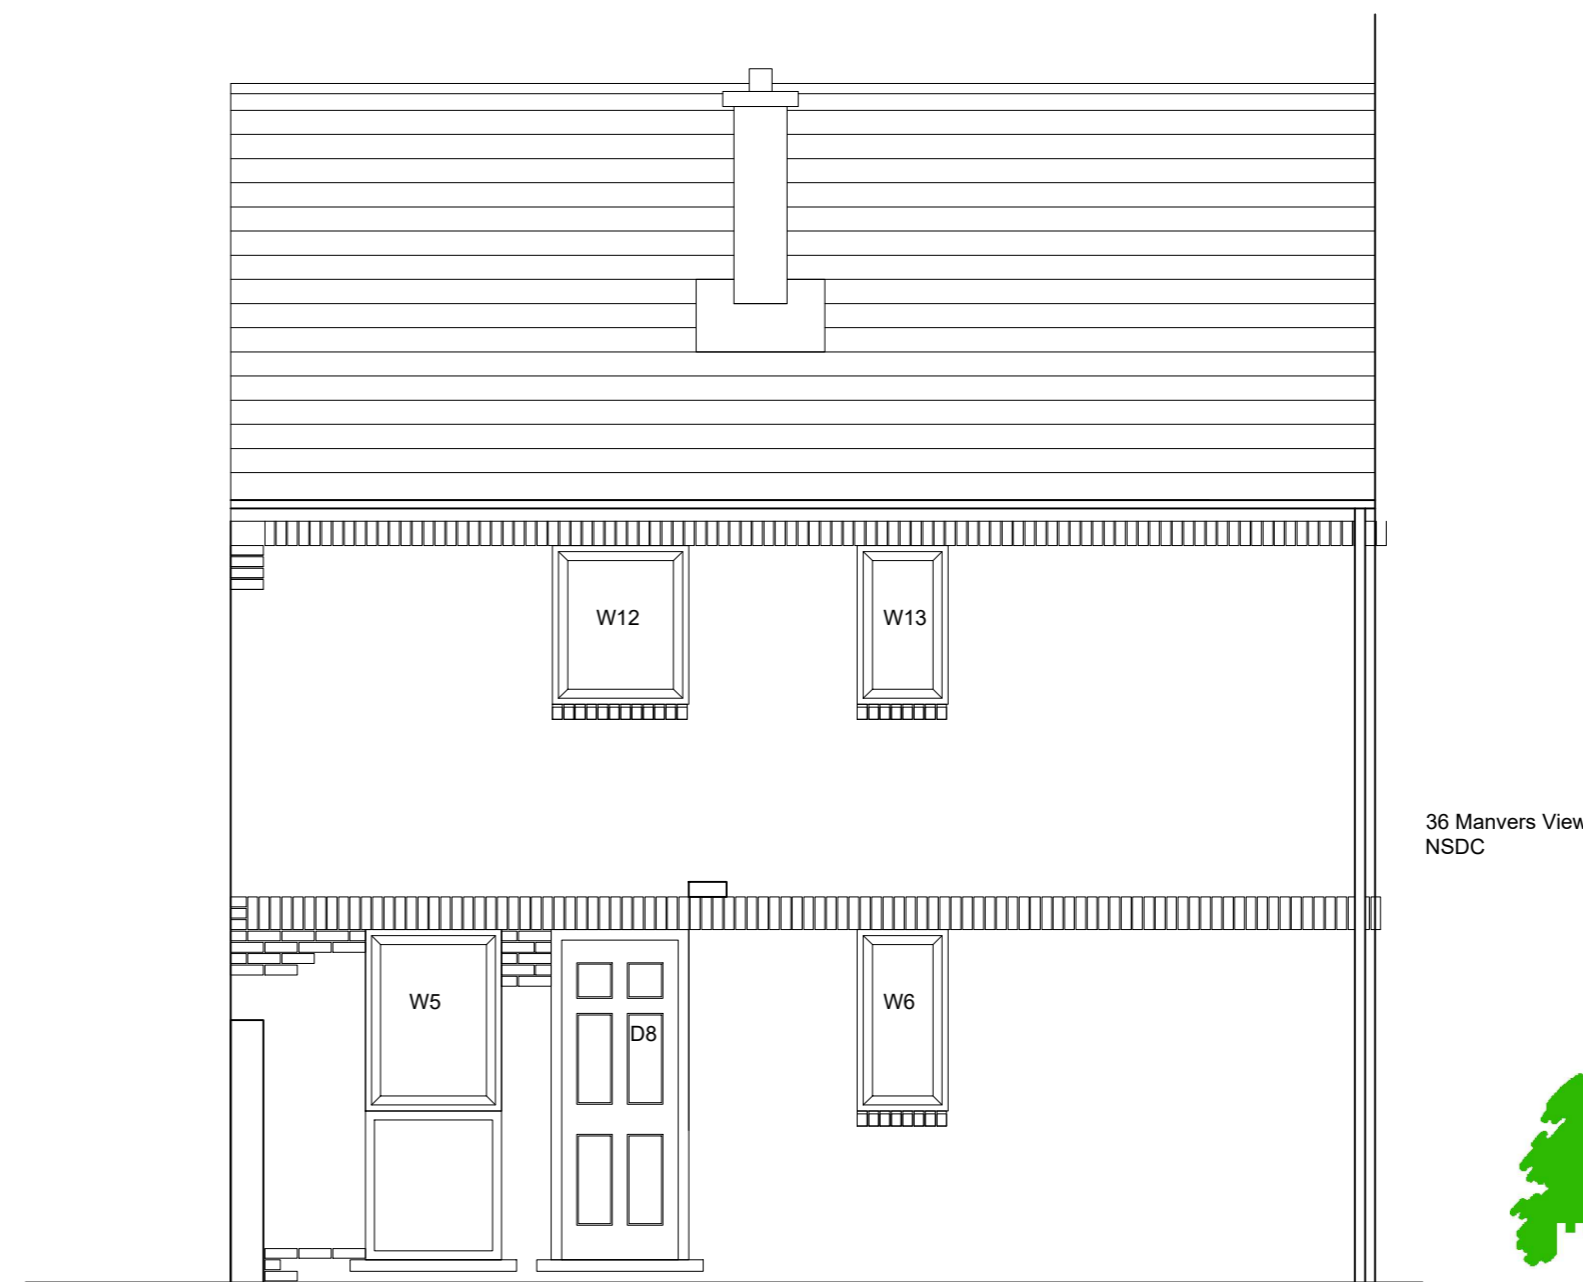

Existing Front Elevation

Existing Inner Elevation

Existing Side Elevation

Existing Rear Elevation

Project		Proposed Community Hub	
Drawing Title		34 Manvers View, Boughton NG22 9HJ	
Existing Elevations		Scale	1:50
Job Arch		L Powell	Job ref: H847
Drawn by		L Powell	Dwg No. 5
Date		20 Nov 23	Checked
CAD FAST FIND:			