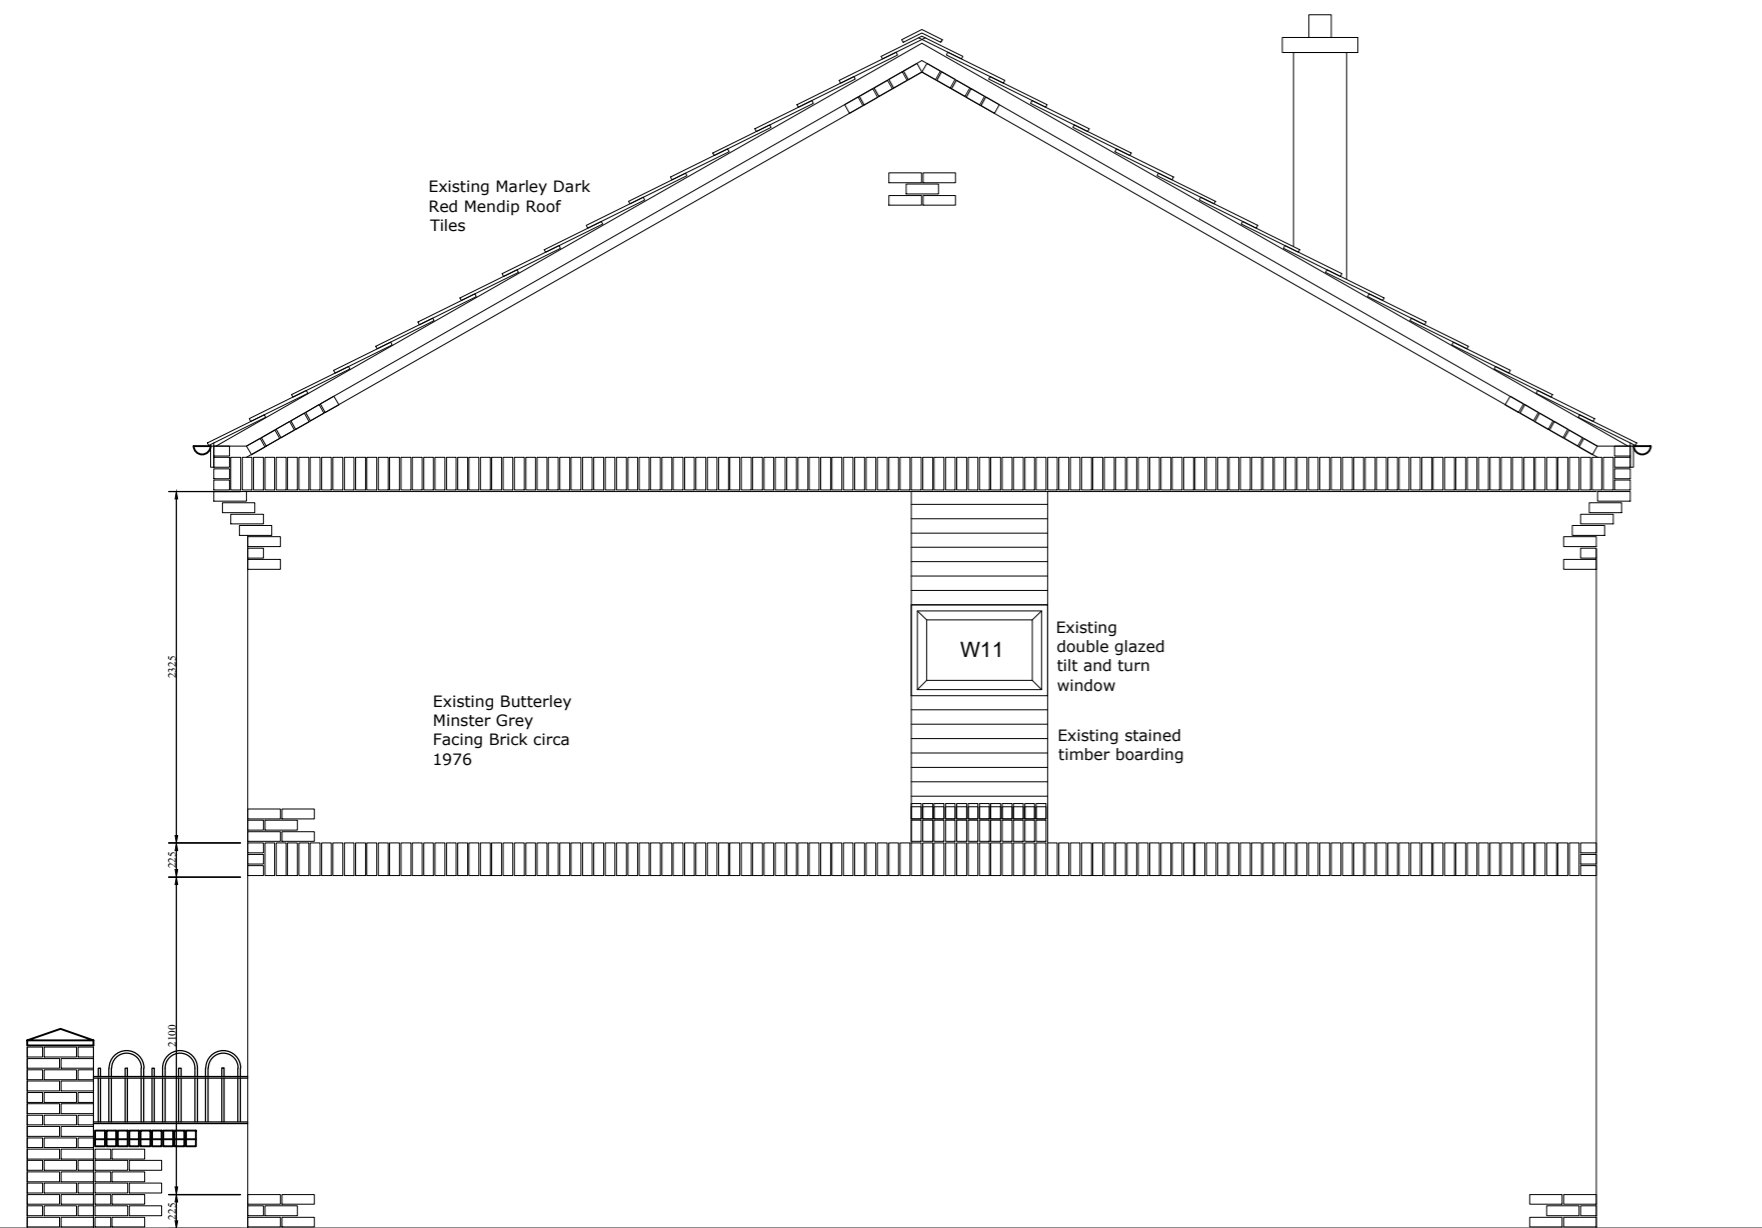

Existing Front Elevation

Existing Inner Elevation

Existing Side Elevation

Existing Rear Elevation

Project		Proposed Community Hub	
Drawing Title		34 Manvers View, Boughton NG22 9HJ	
Existing Elevations		Scale	1:50
Job Arch		L Powell	Job ref: H847
Drawn by		L Powell	Dwg No. 5
Date		20 Nov 23	Checked
CAD FAST FIND:			