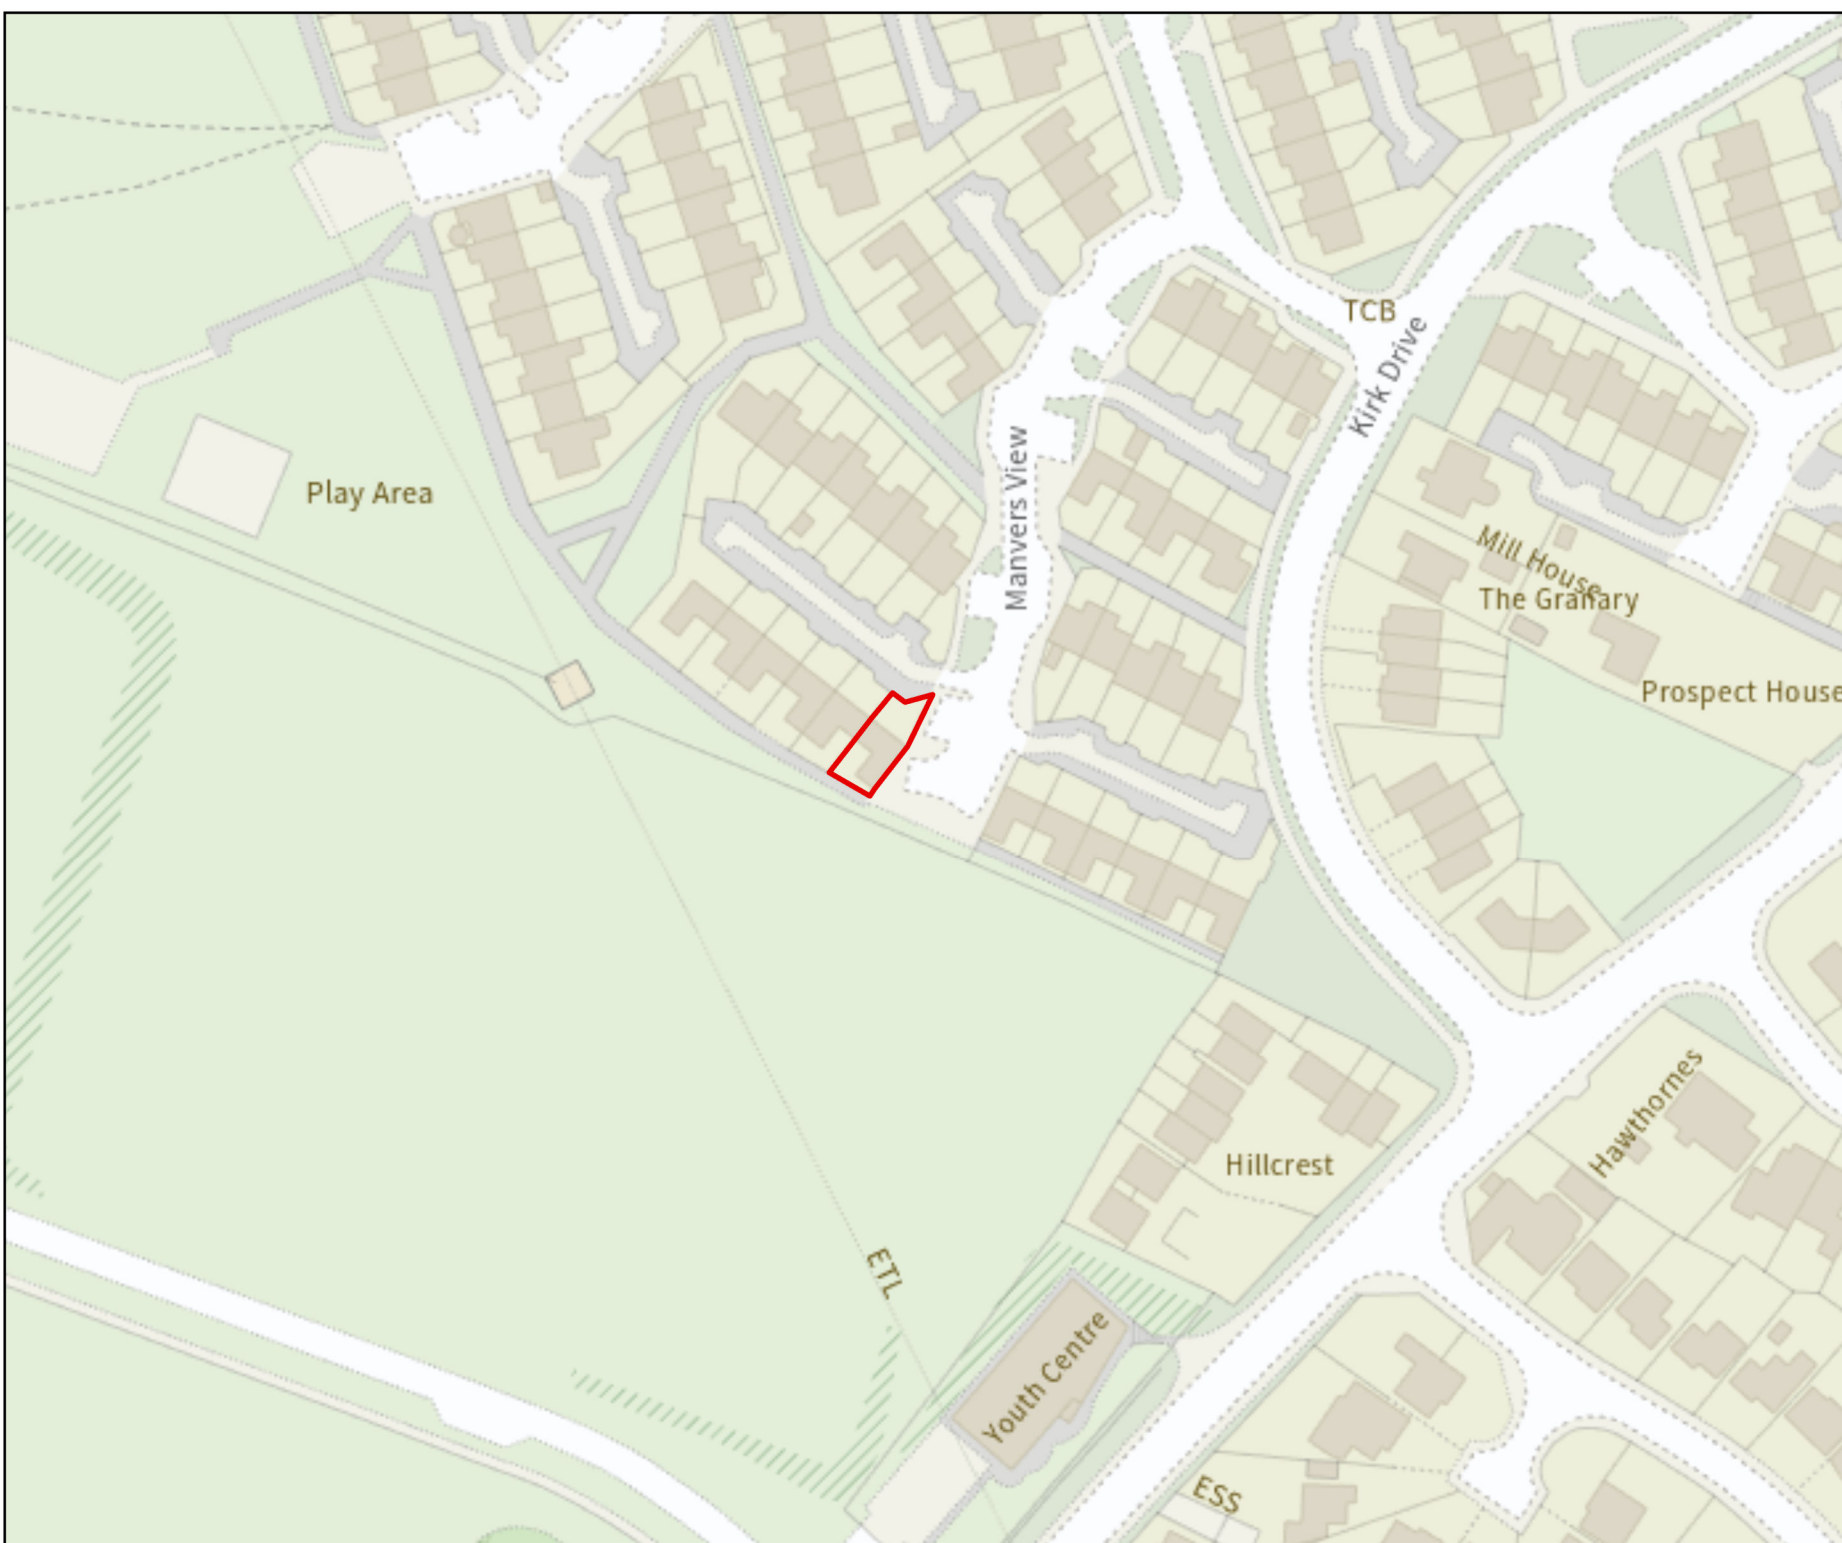

Legend
 Site Boundary

Drawing Reference

Location
34 Manvers View, Boughton, Newark,
NG22 9HJ

Drawing Title
34 Manvers View, Boughton, Newark,
NG22 9HJ

Date Exported: 27/10/2023

Scale: 1:1,250

© Crown copyright and database rights
2023 OS AC0000826200