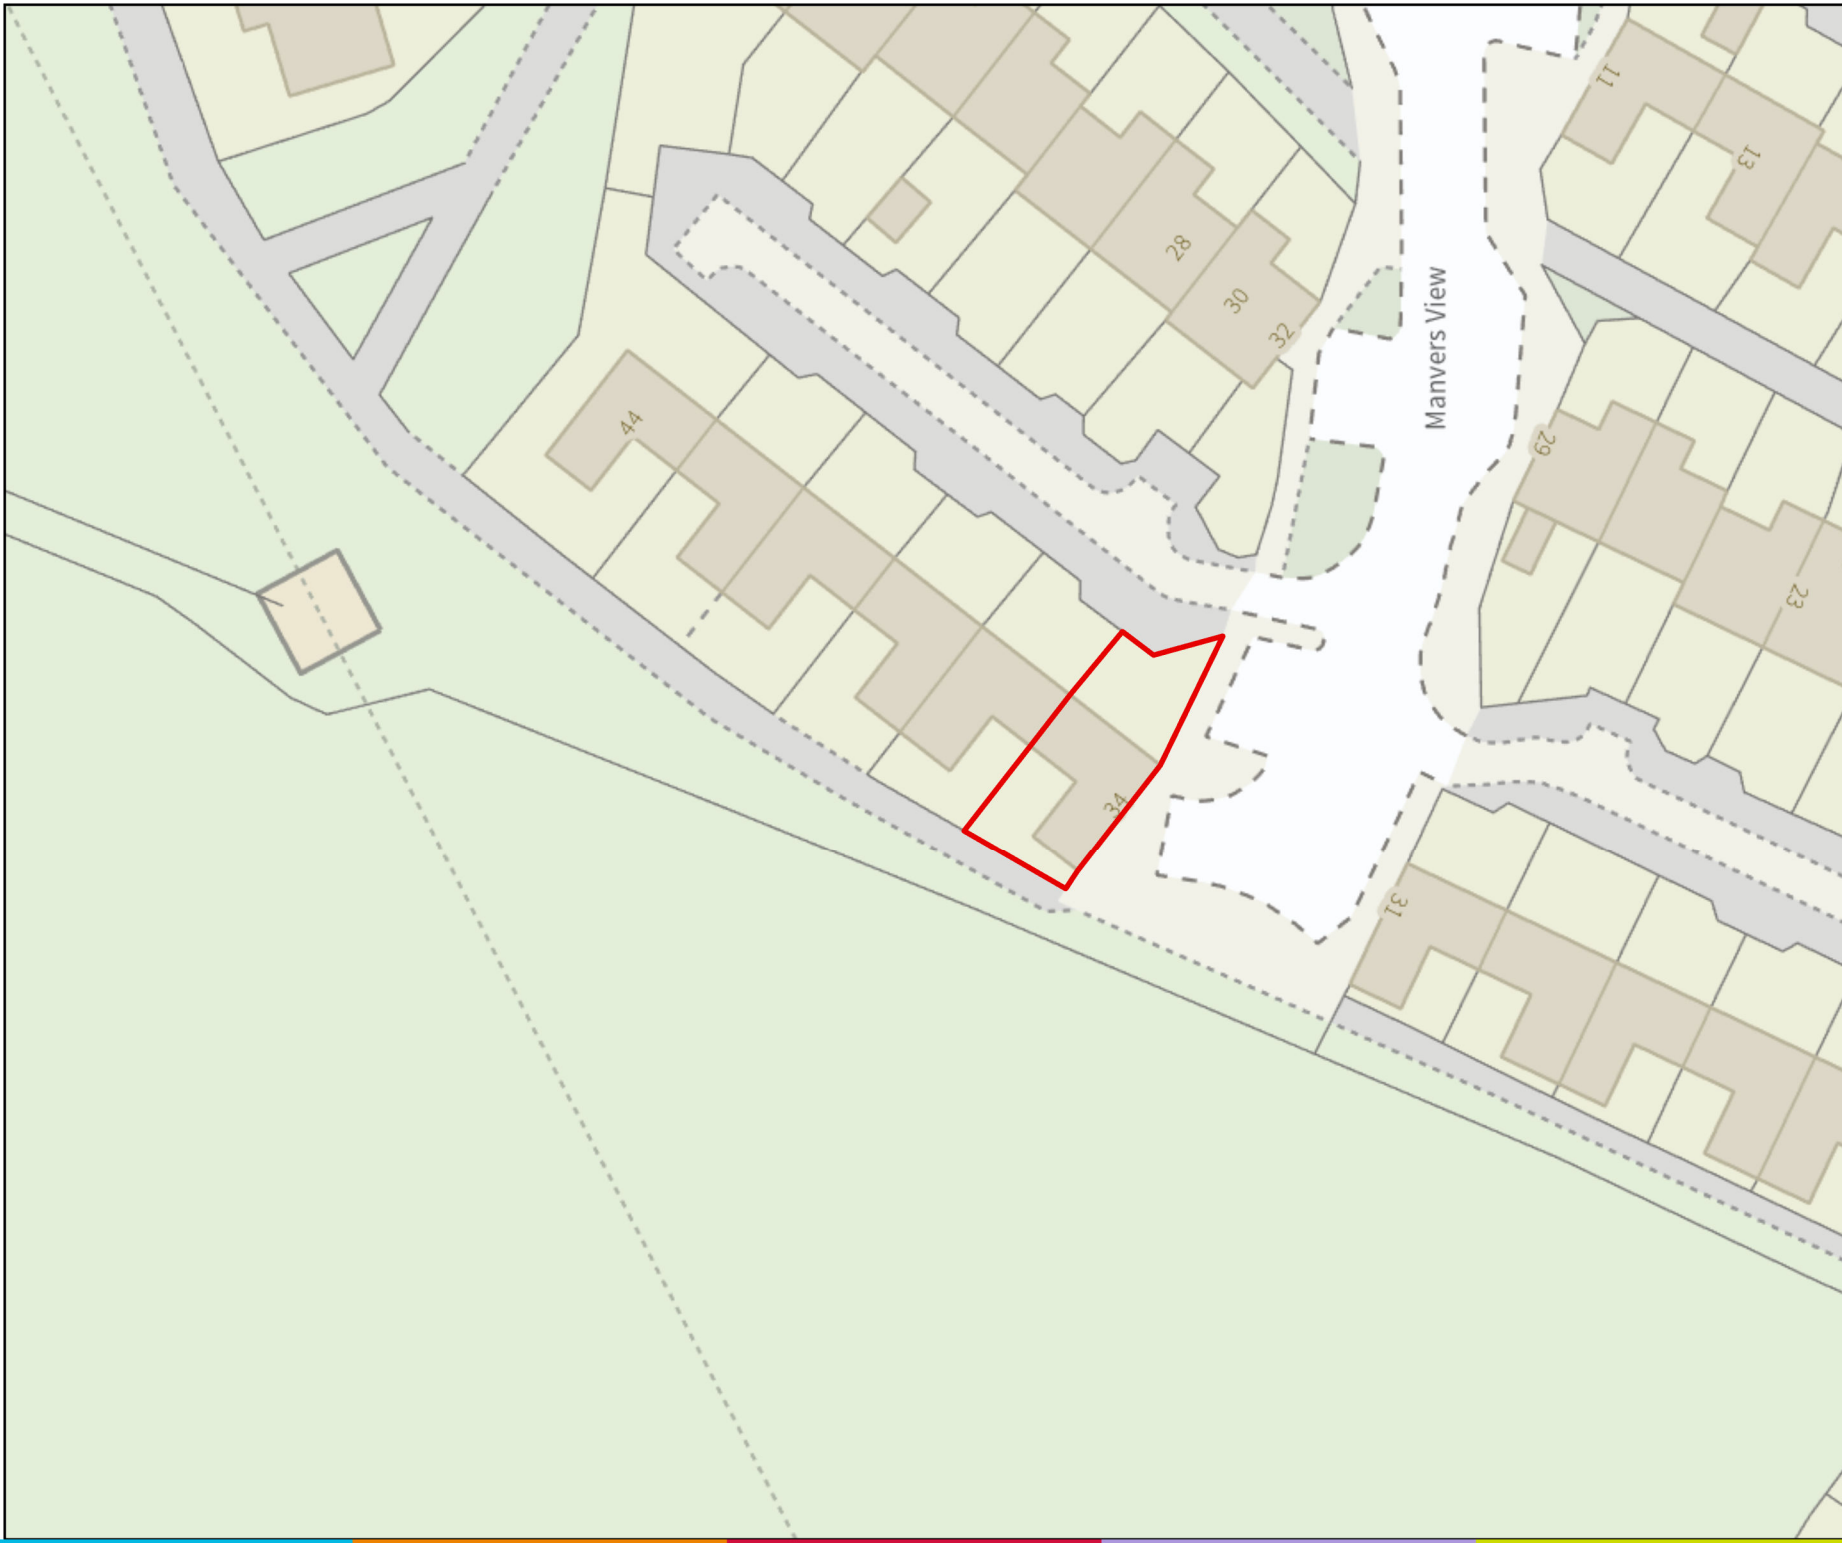

Legend
 Site Boundary

Drawing Reference

Location
34 Manvers View, Boughton, Newark,
NG22 9HJ

Drawing Title
34 Manvers View, Boughton, Newark,
NG22 9HJ

Date Exported: 27/10/2023

Scale: 1:500

© Crown copyright and database rights
2023 OS AC0000826200