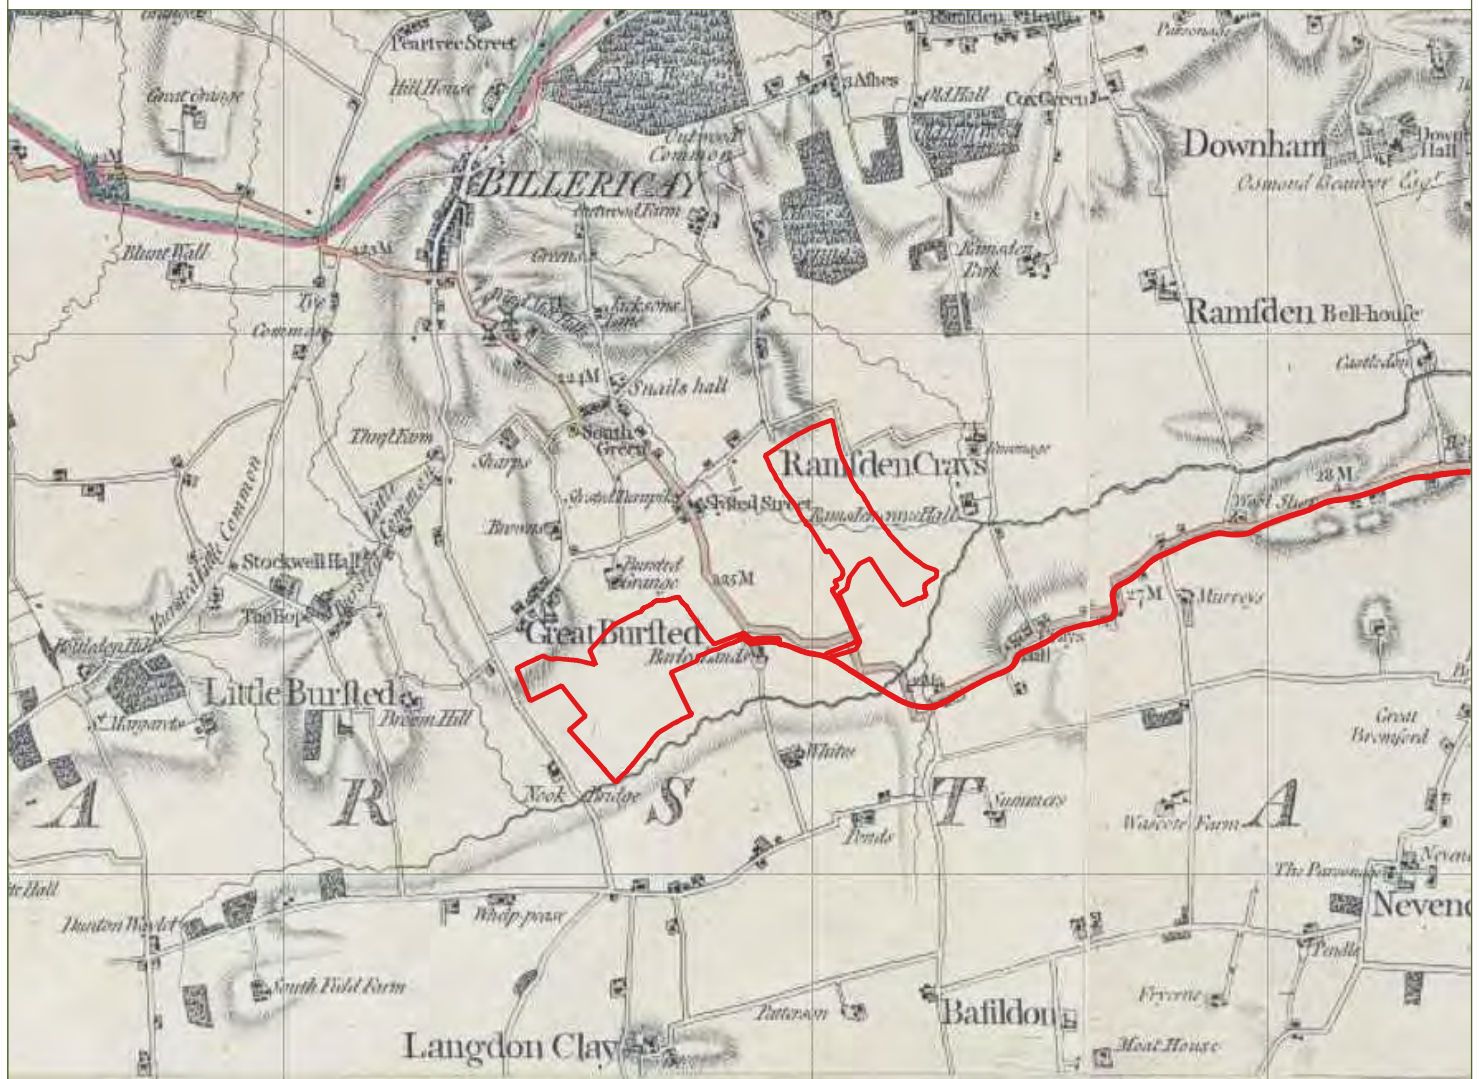

Project No: PR0071 Date: 08/03/2022

Drawing No: PR0071_17

Address:
Burstead Solar Farm

Title:
Figure 3a: HER Data – Events

Project No: PR0071 Date: 08/03/2022

Drawing No: PR0071_17

Address:
Burstead Solar Farm

Title:
Figure 3b: HER Data – Events

Legend
 Study Site

Not to scale

Address:
Burstead Solar Farm
Title:

Figure 4: 1777 Chapman and Andre Map

Legend

 Study Site

Not to scale

Address:

Burstead Solar Farm

Title:

Figure 5: 1805 OS Drawing (parts 1 and 2)

Legend

 Study Site

Not to scale

Address:

Burstead Solar Farm

Title:

Figure 6: 1824 C & I Greenwood Map

Legend

 Study Site

Not to scale

Address:

Burstead Solar Farm