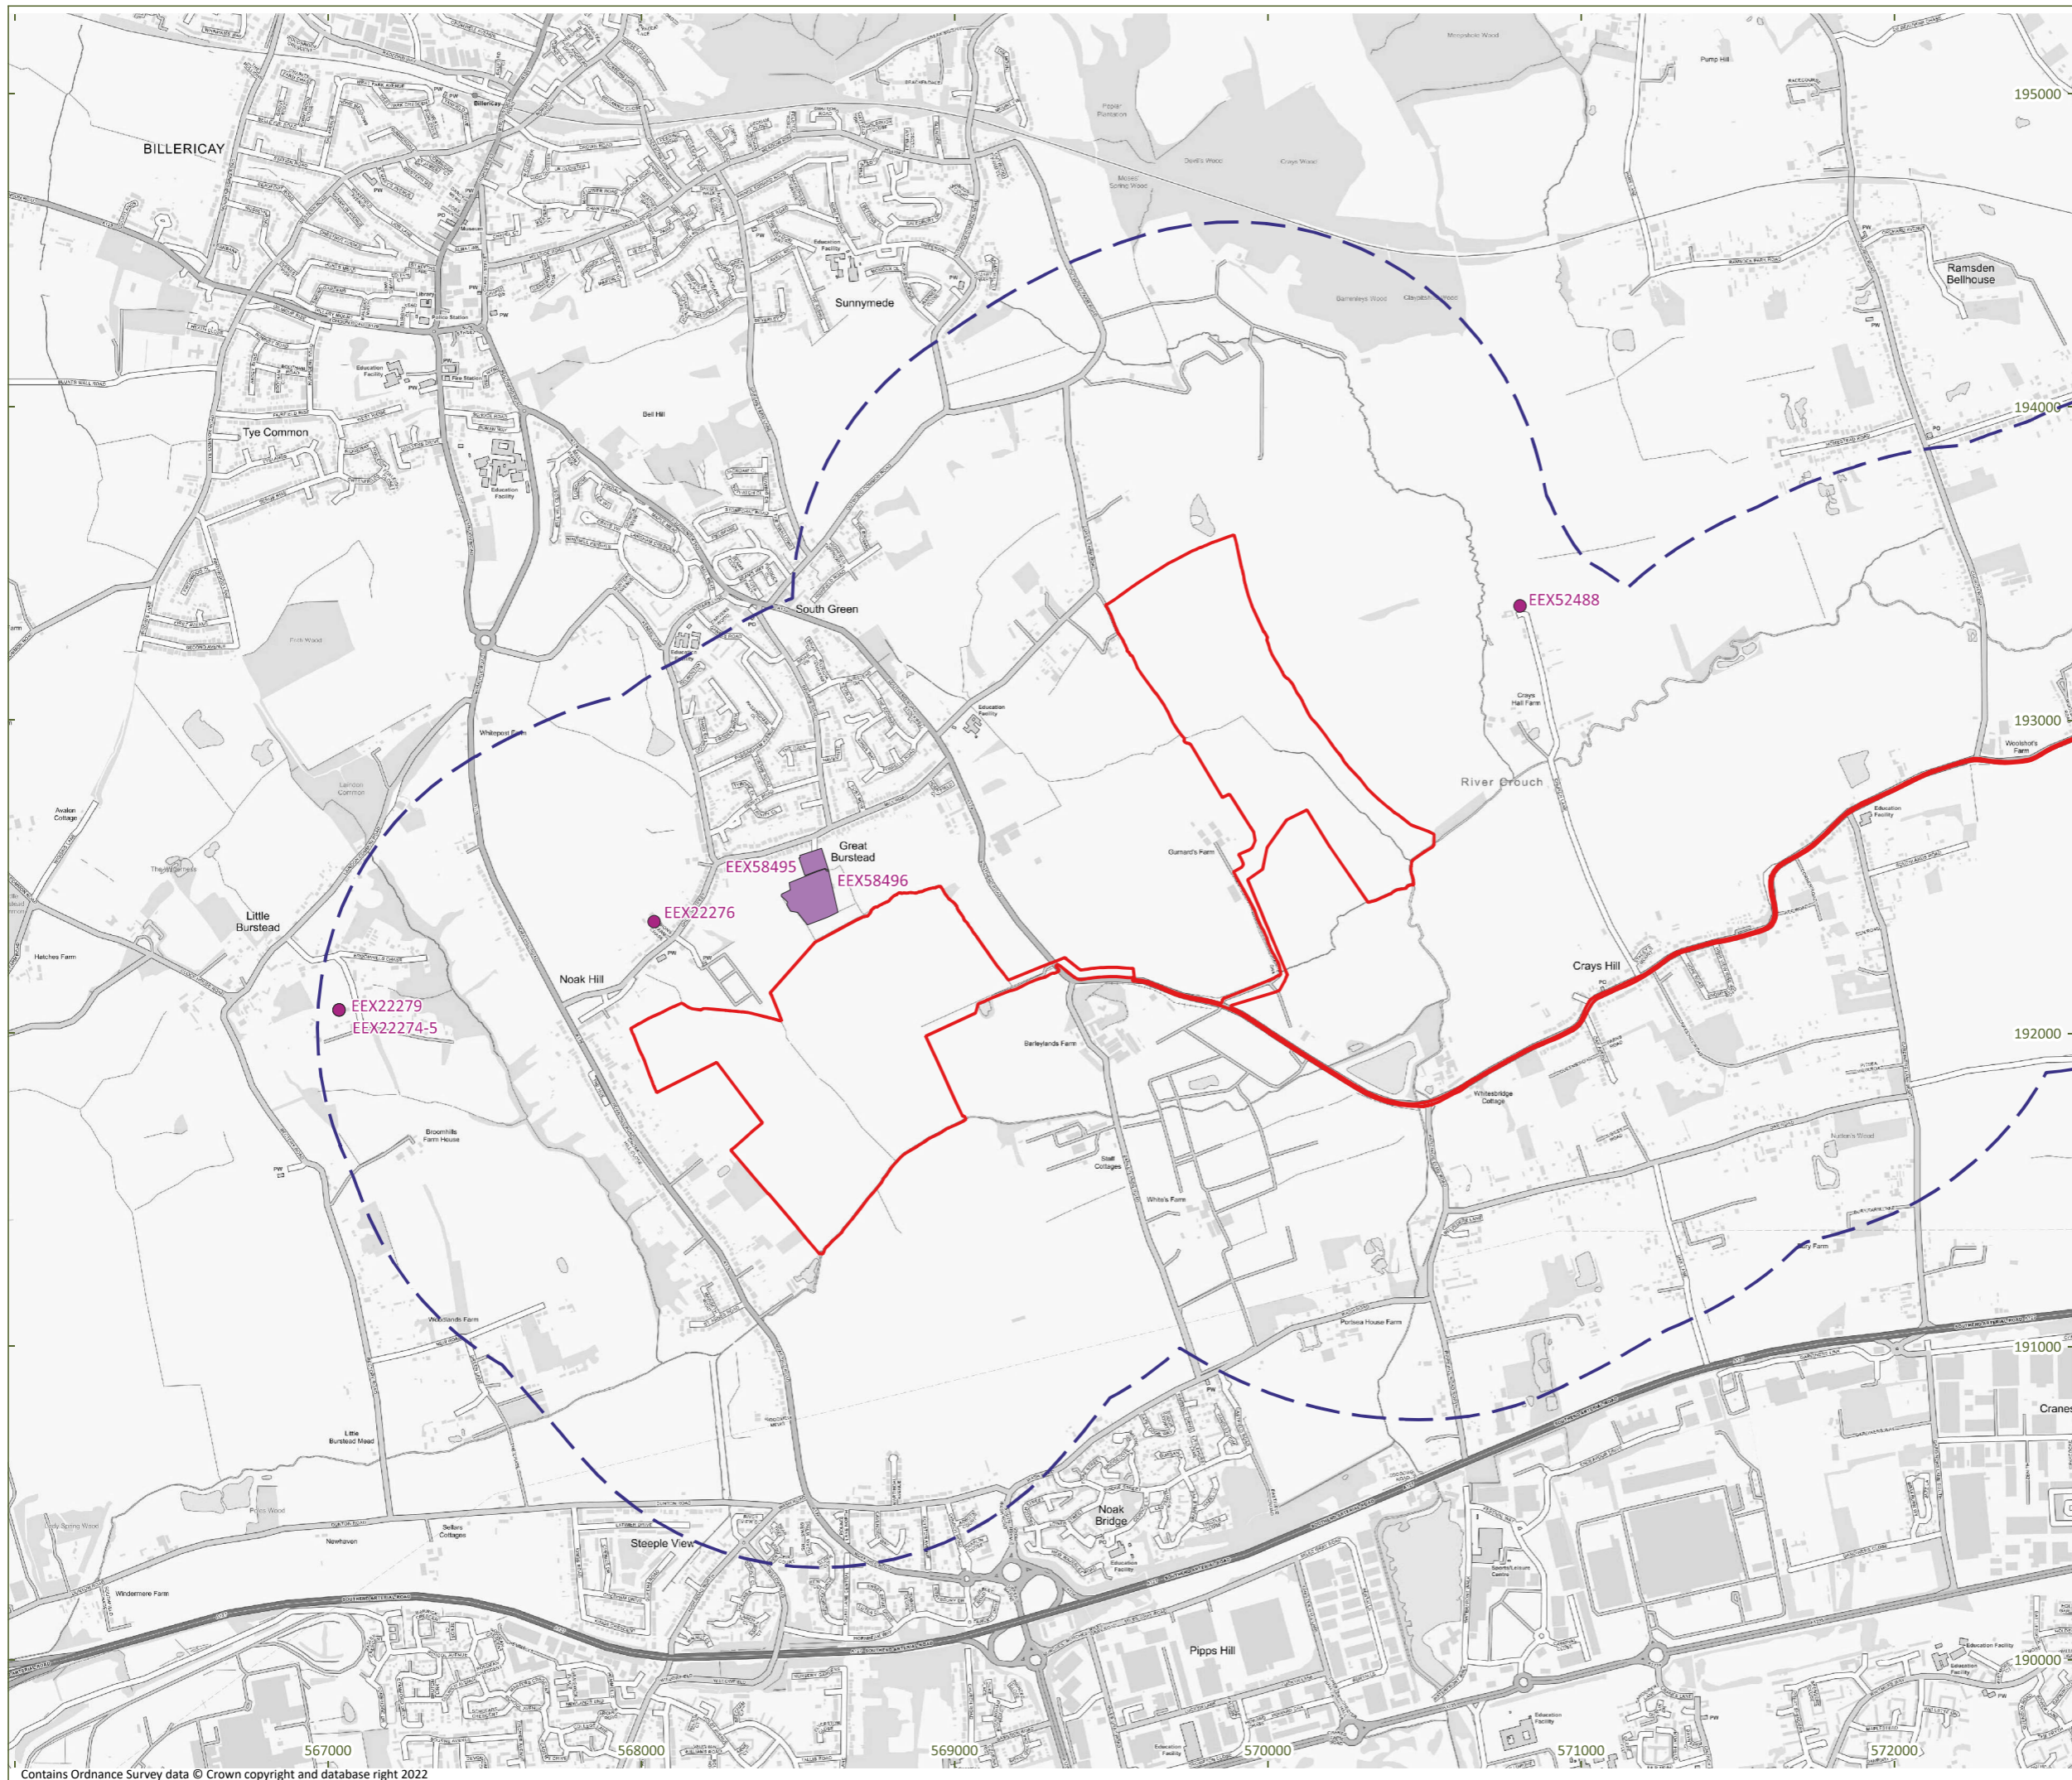

Project No: PR0071 Date: 08/03/2022

Drawing No: PR0071_16

Address:
Burstead Solar Farm

Title:
Figure 2b: HER Data – Monuments

Legend

- Study Site
- 1km Study Area

Previous Archaeological Work

- HER Data - Events points
- HER Data - Events polygons

Project No: PR0071 Date: 08/03/2022

Drawing No: PR0071_17

Address:
Burstead Solar Farm

Title:
Figure 3a: HER Data – Events

Project No: PR0071 Date: 08/03/2022

Drawing No: PR0071_17

Address:
Burstead Solar Farm

Title:
Figure 3b: HER Data – Events

Legend
 Study Site

Not to scale

Address:
Burstead Solar Farm
Title:

Figure 4: 1777 Chapman and Andre Map

Legend

 Study Site

Not to scale

Burstead Solar Farm

Title:

Figure 6: 1824 C & I Greenwood Map

Legend

 Study Site

Not to scale

Address:

Burstead Solar Farm