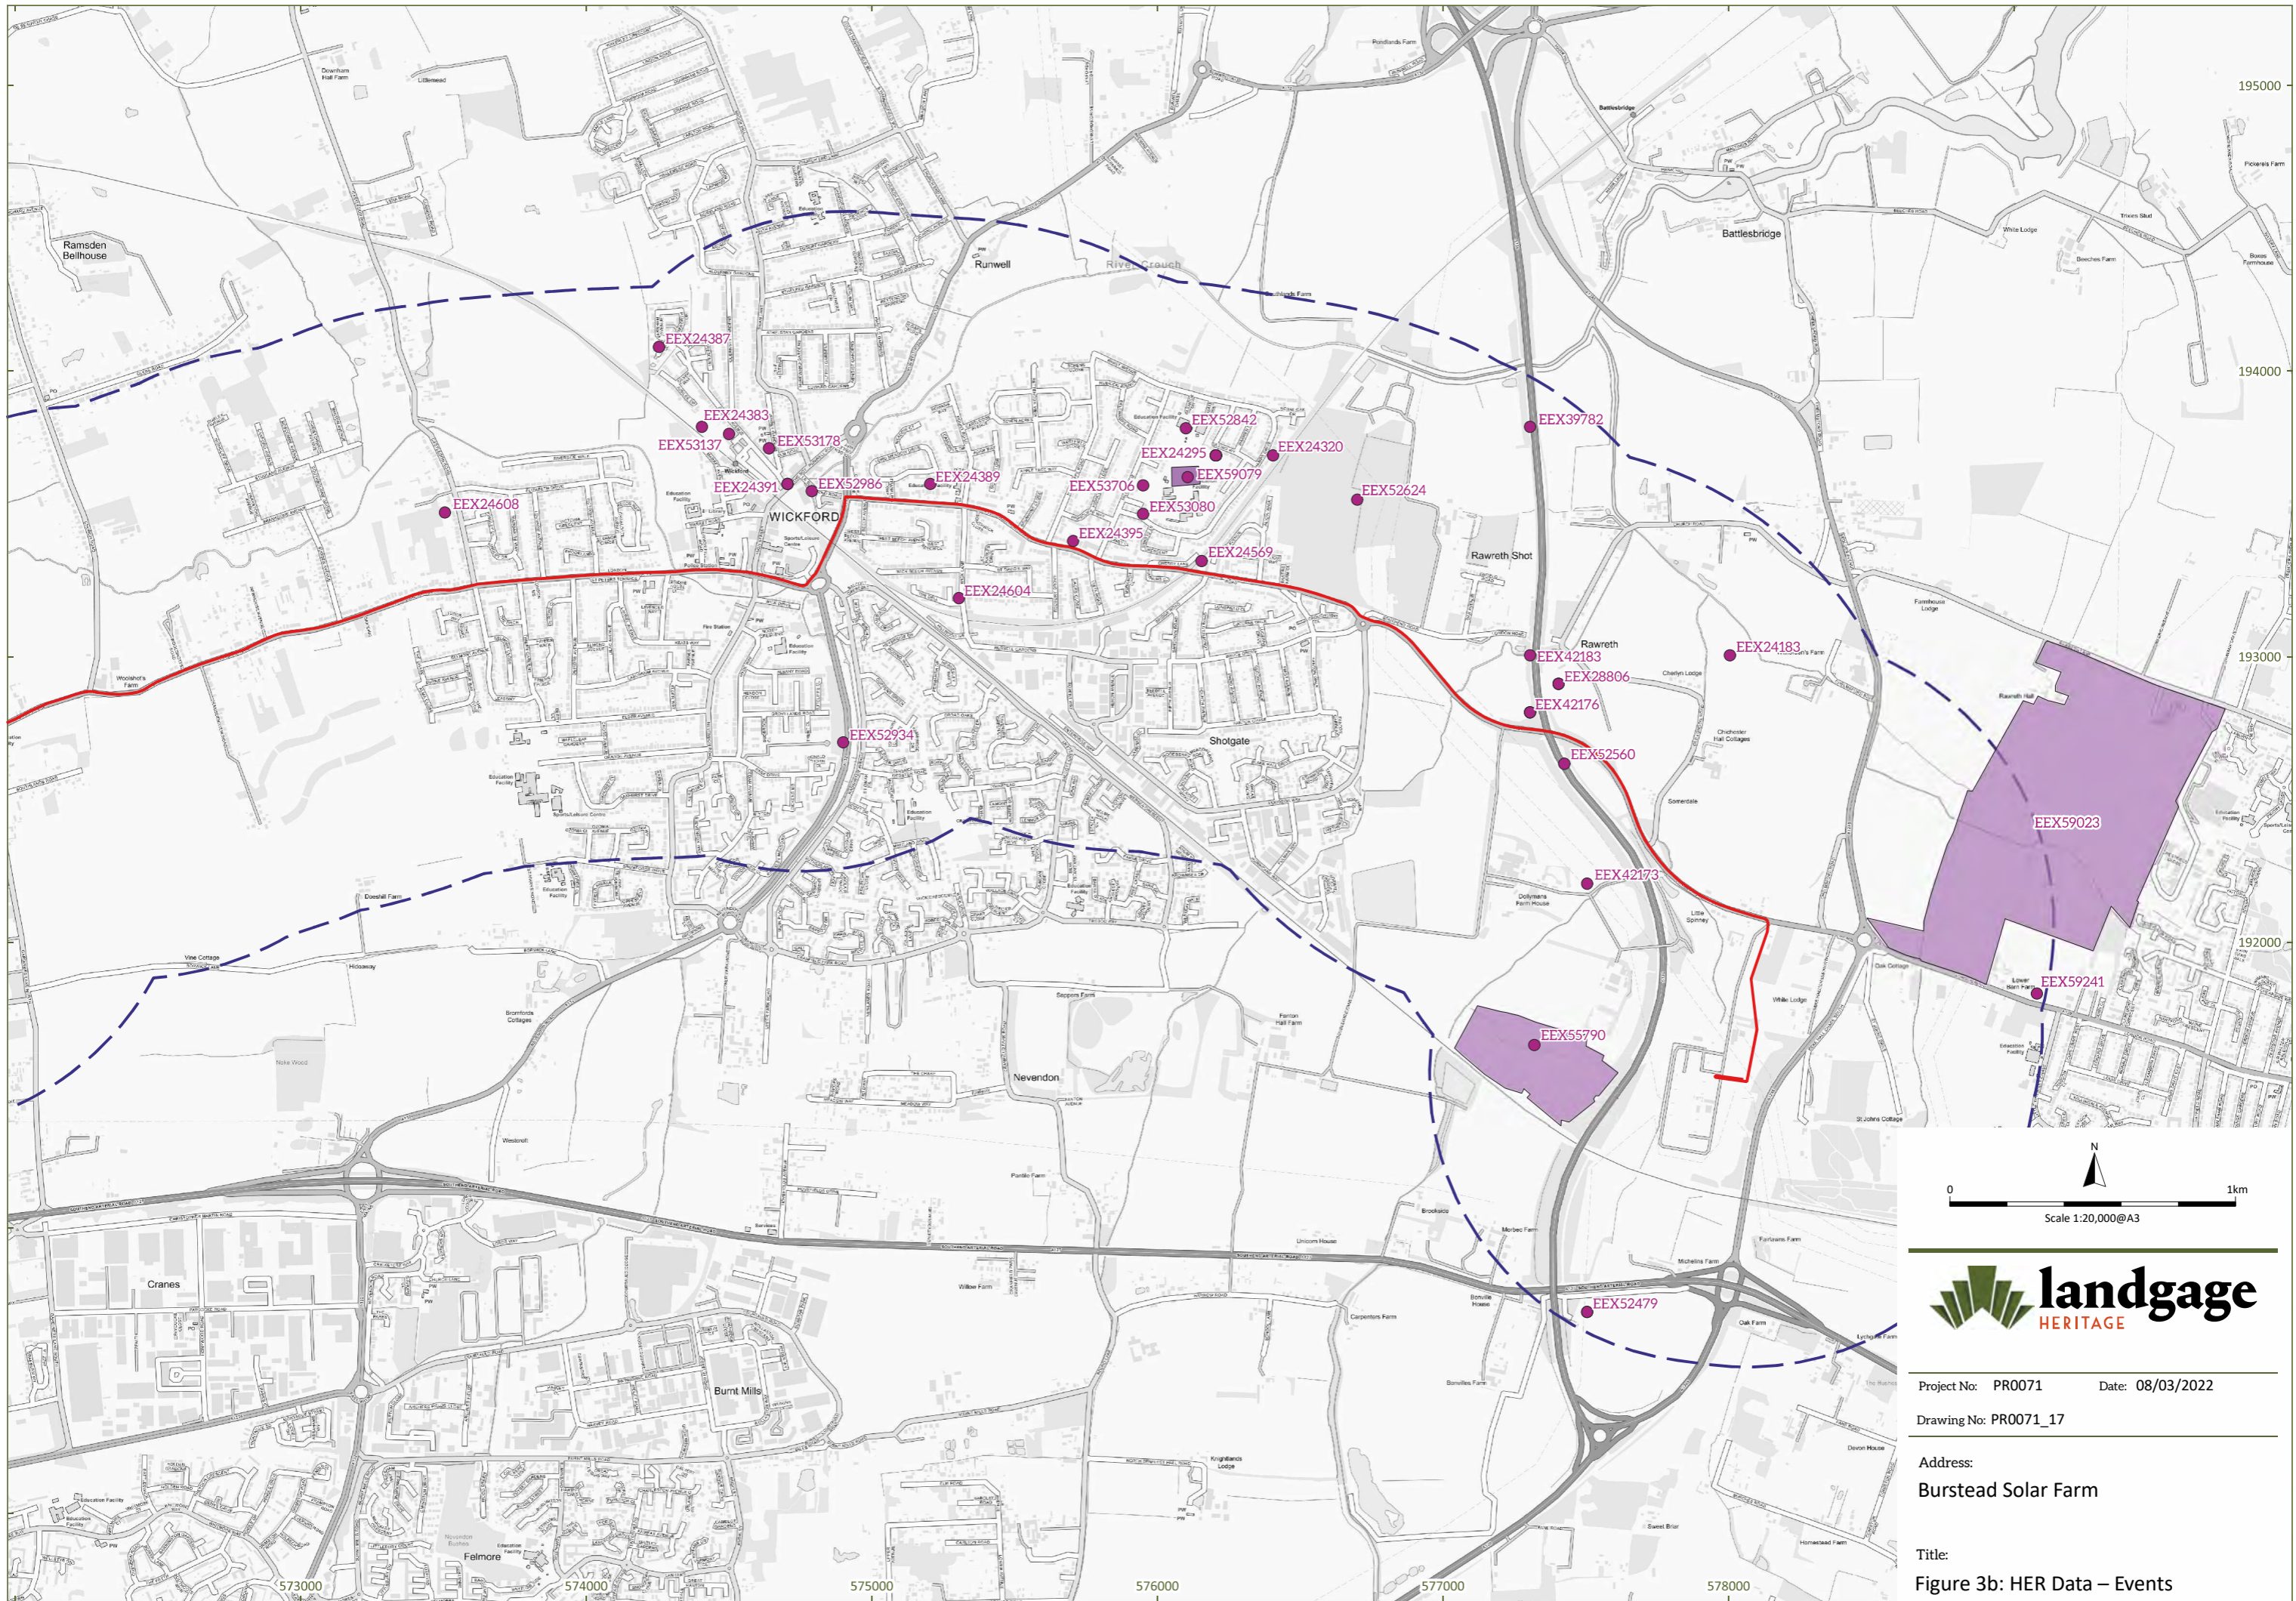

Project No: PR0071 Date: 08/03/2022

Drawing No: PR0071_16

Address:
Burstead Solar Farm

Title:
Figure 2b: HER Data – Monuments

Legend

- Study Site
- 1km Study Area

Previous Archaeological Work

- HER Data - Events points
- HER Data - Events polygons

Project No: PR0071 Date: 08/03/2022

Drawing No: PR0071_17

Address:
Burstead Solar Farm

Title:
Figure 3a: HER Data – Events

Project No: PR0071 Date: 08/03/2022

Drawing No: PR0071_17

Address:
Burstead Solar Farm

Title:
Figure 3b: HER Data – Events

Legend
 Study Site

Not to scale

Address:
Burstead Solar Farm
Title:

Figure 4: 1777 Chapman and Andre Map

Legend

 Study Site

Not to scale

Burstead Solar Farm

Title:

Figure 6: 1824 C & I Greenwood Map

Legend

 Study Site

Not to scale

Address:

Burstead Solar Farm