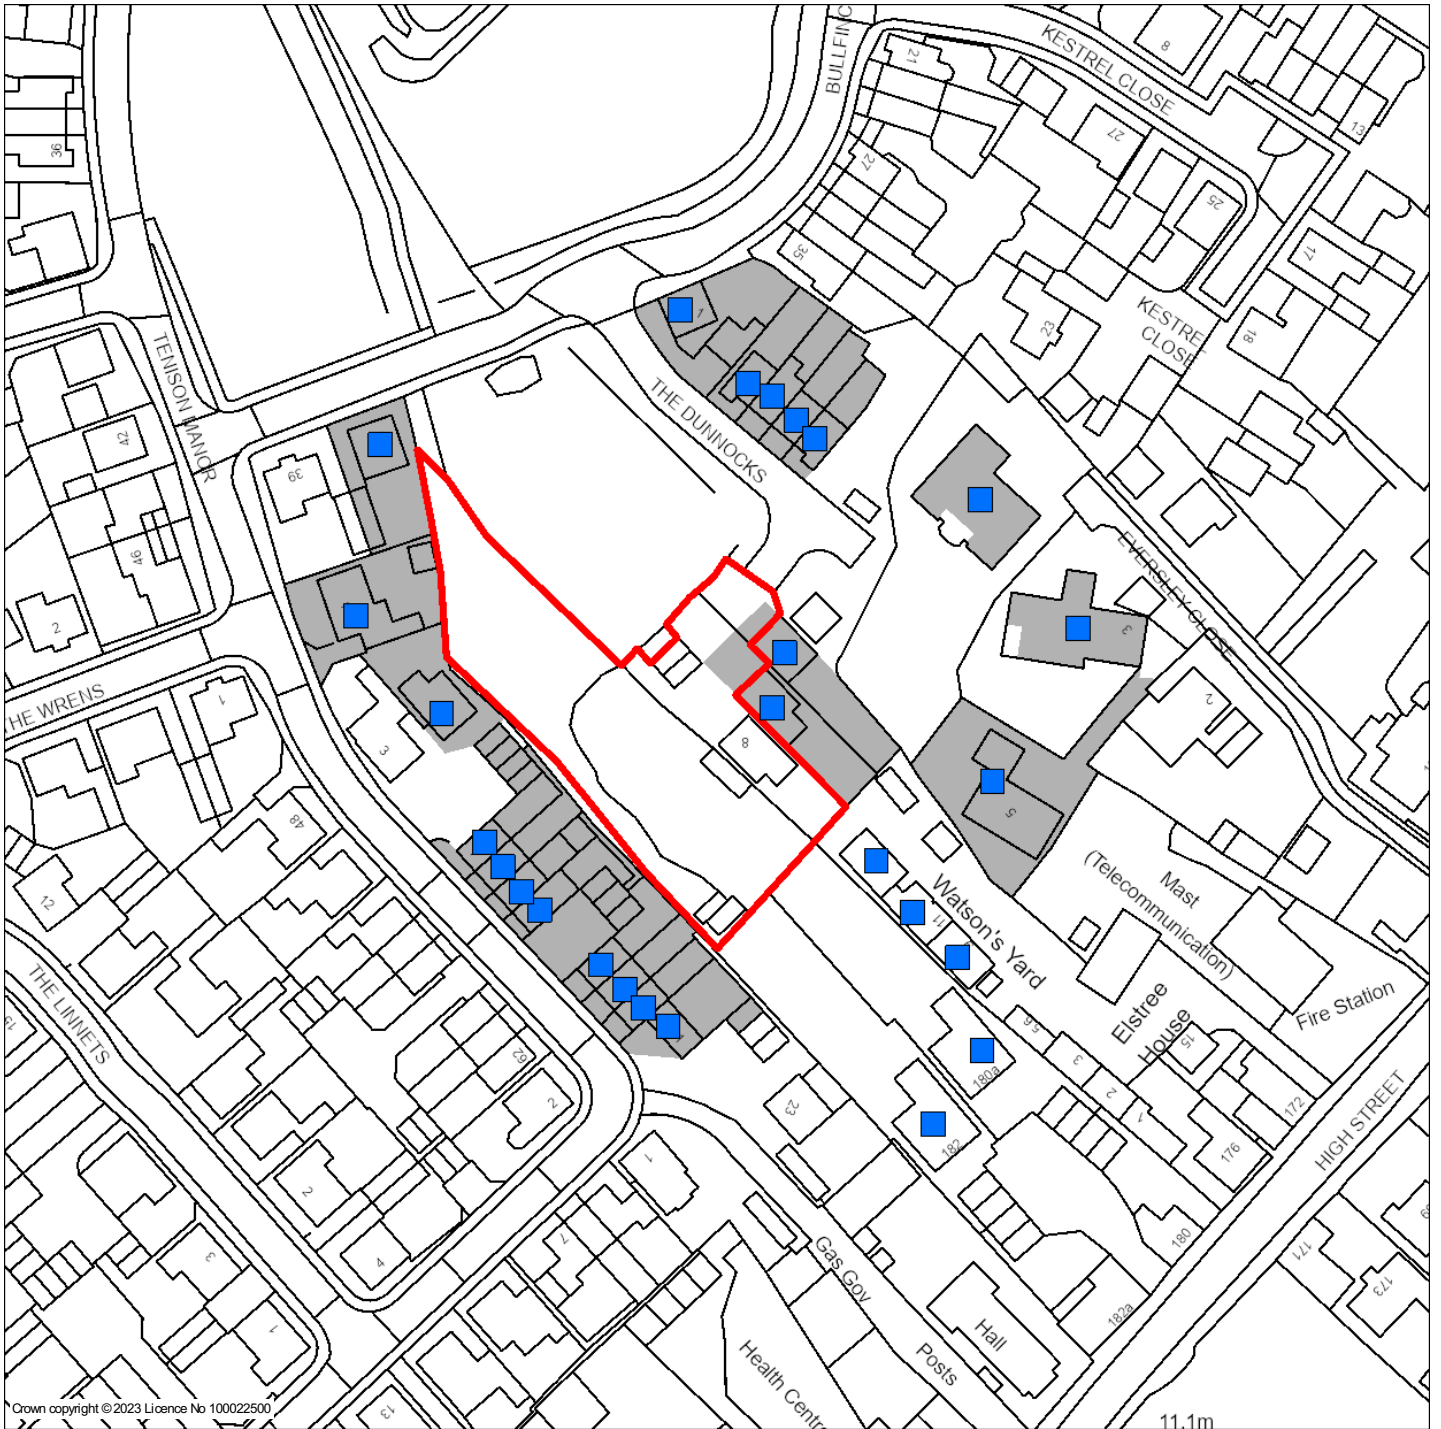

# Map of notified neighbours for 23/04317/FUL

 Site boundary     Neighbour Address Point     Neighbour Address Extent  
(if available)

**LPA:** South Cambridgeshire District Council

**Date Valid:** 28/11/2023