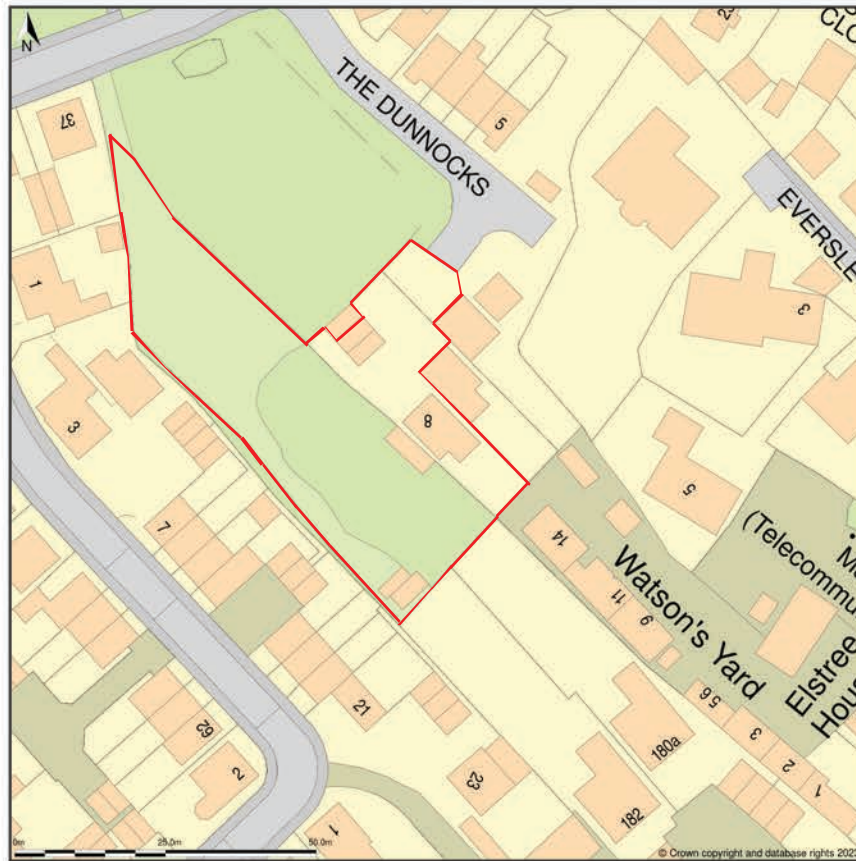

8, The Dunningtons, Cottenham, Cambridgeshire, CB24 8XU

Location Plan shows area bounded by: 544905.32, 267851.33 545046.74, 267992.76 (at a scale of 1:1250), OSGridRef: TL44976792. The representation of a road, track or path is no evidence of a right of way. The representation of features as lines is no evidence of a property boundary.

Produced on 25th May 2023 from the Ordnance Survey National Geographic Database and incorporating surveyed revision available at this date. Reproduction in whole or part is prohibited without the prior permission of Ordnance Survey. © Crown copyright 2023. Supplied by [www.buyaplan.co.uk](http://www.buyaplan.co.uk) a licensed Ordnance Survey partner (100053143). Unique plan reference: #00822805-64AD2E.