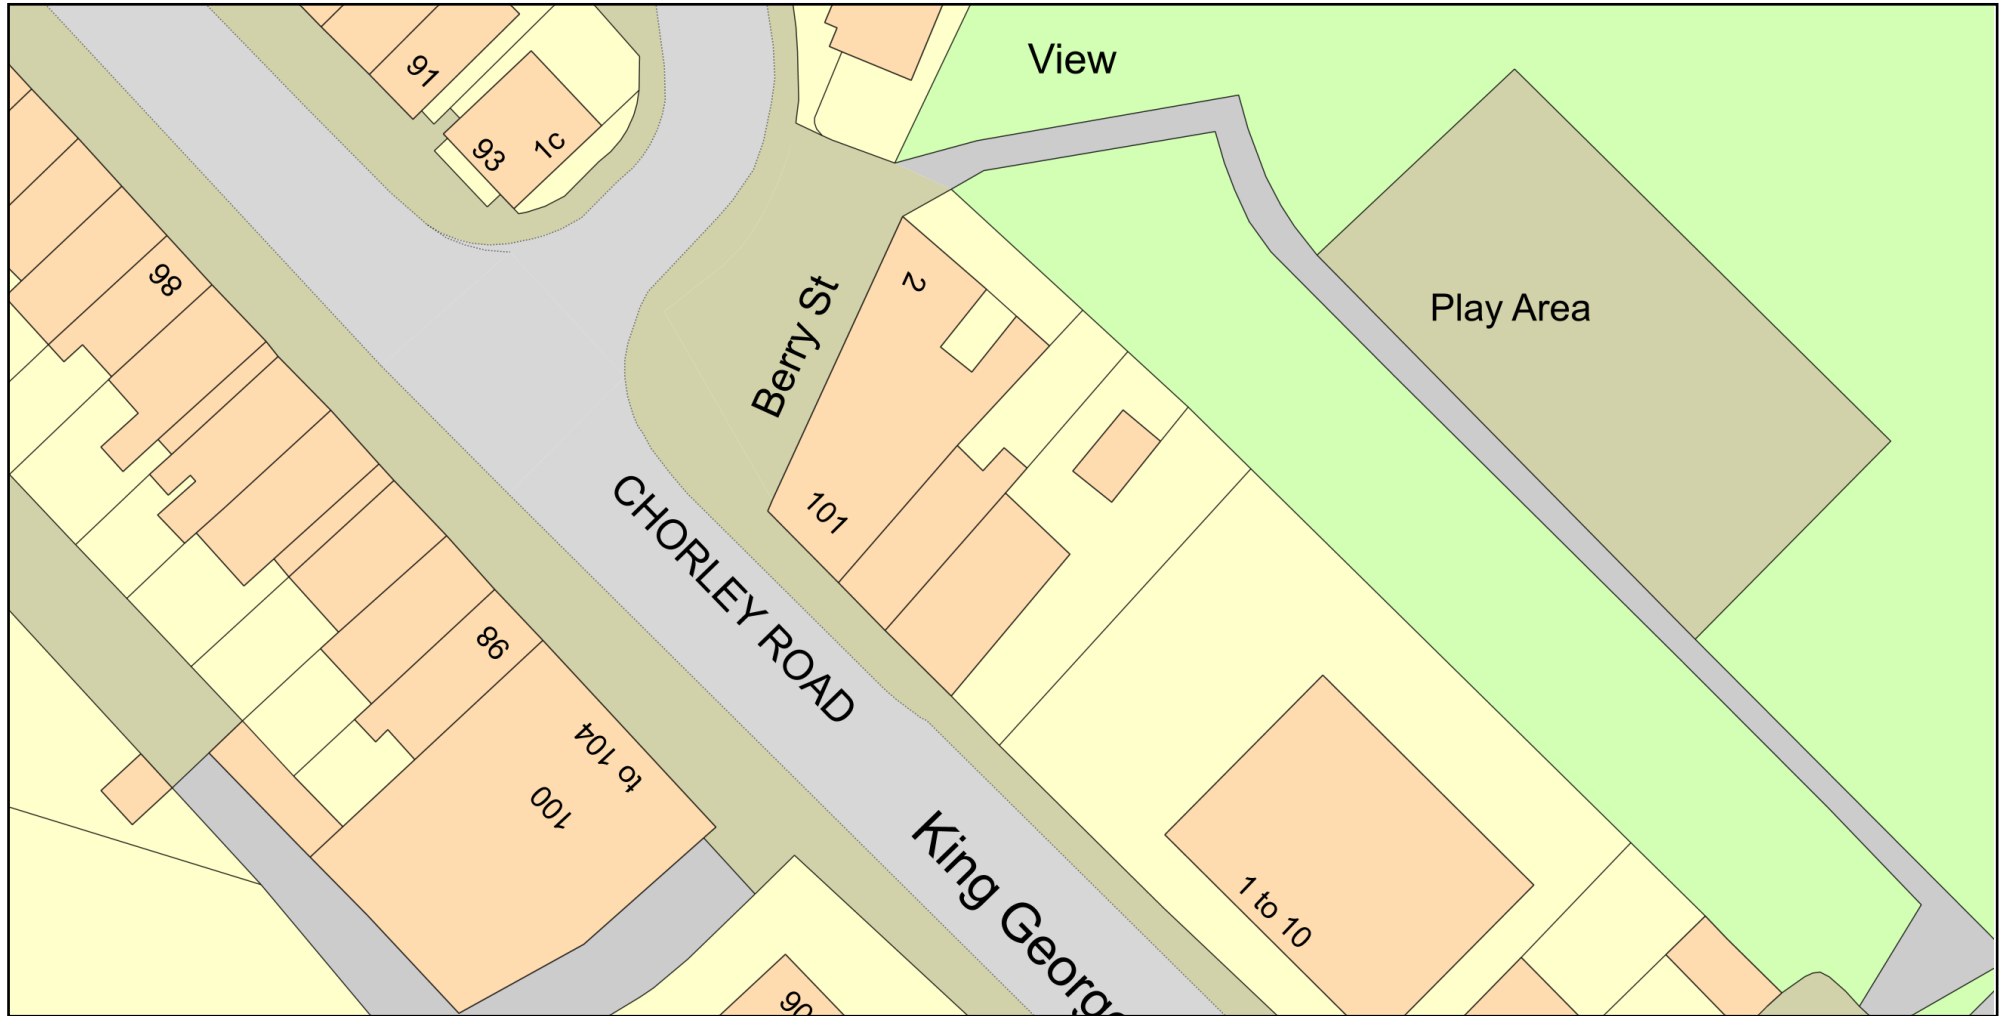

Plan

Plan Produced for: Roger Galley

Date Produced: 17 Nov 2023

Plan Reference Number: TQRQM23321231633605

Scale: 1:500 @ A4