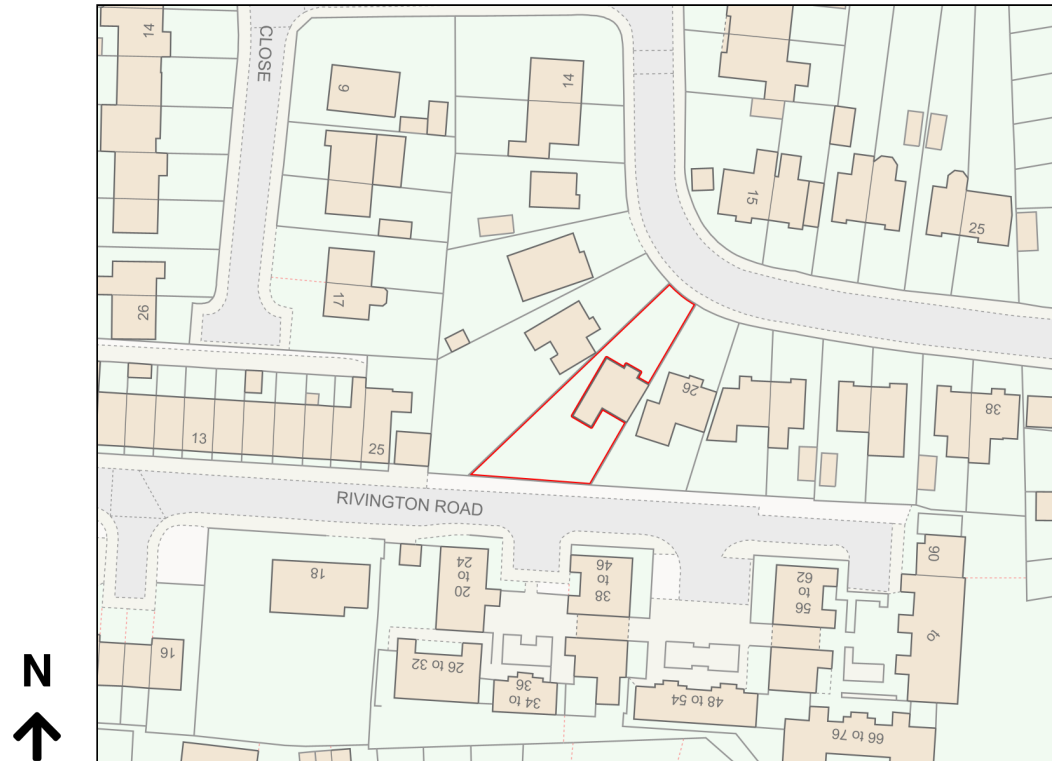

Location Plan

Site Address: 24, Belmont Drive, Chorley, PR6 0EP

Date Produced: 28-Nov-2023

Scale: 1:1250 @A4

Planning Portal Reference: PP-12635616v1