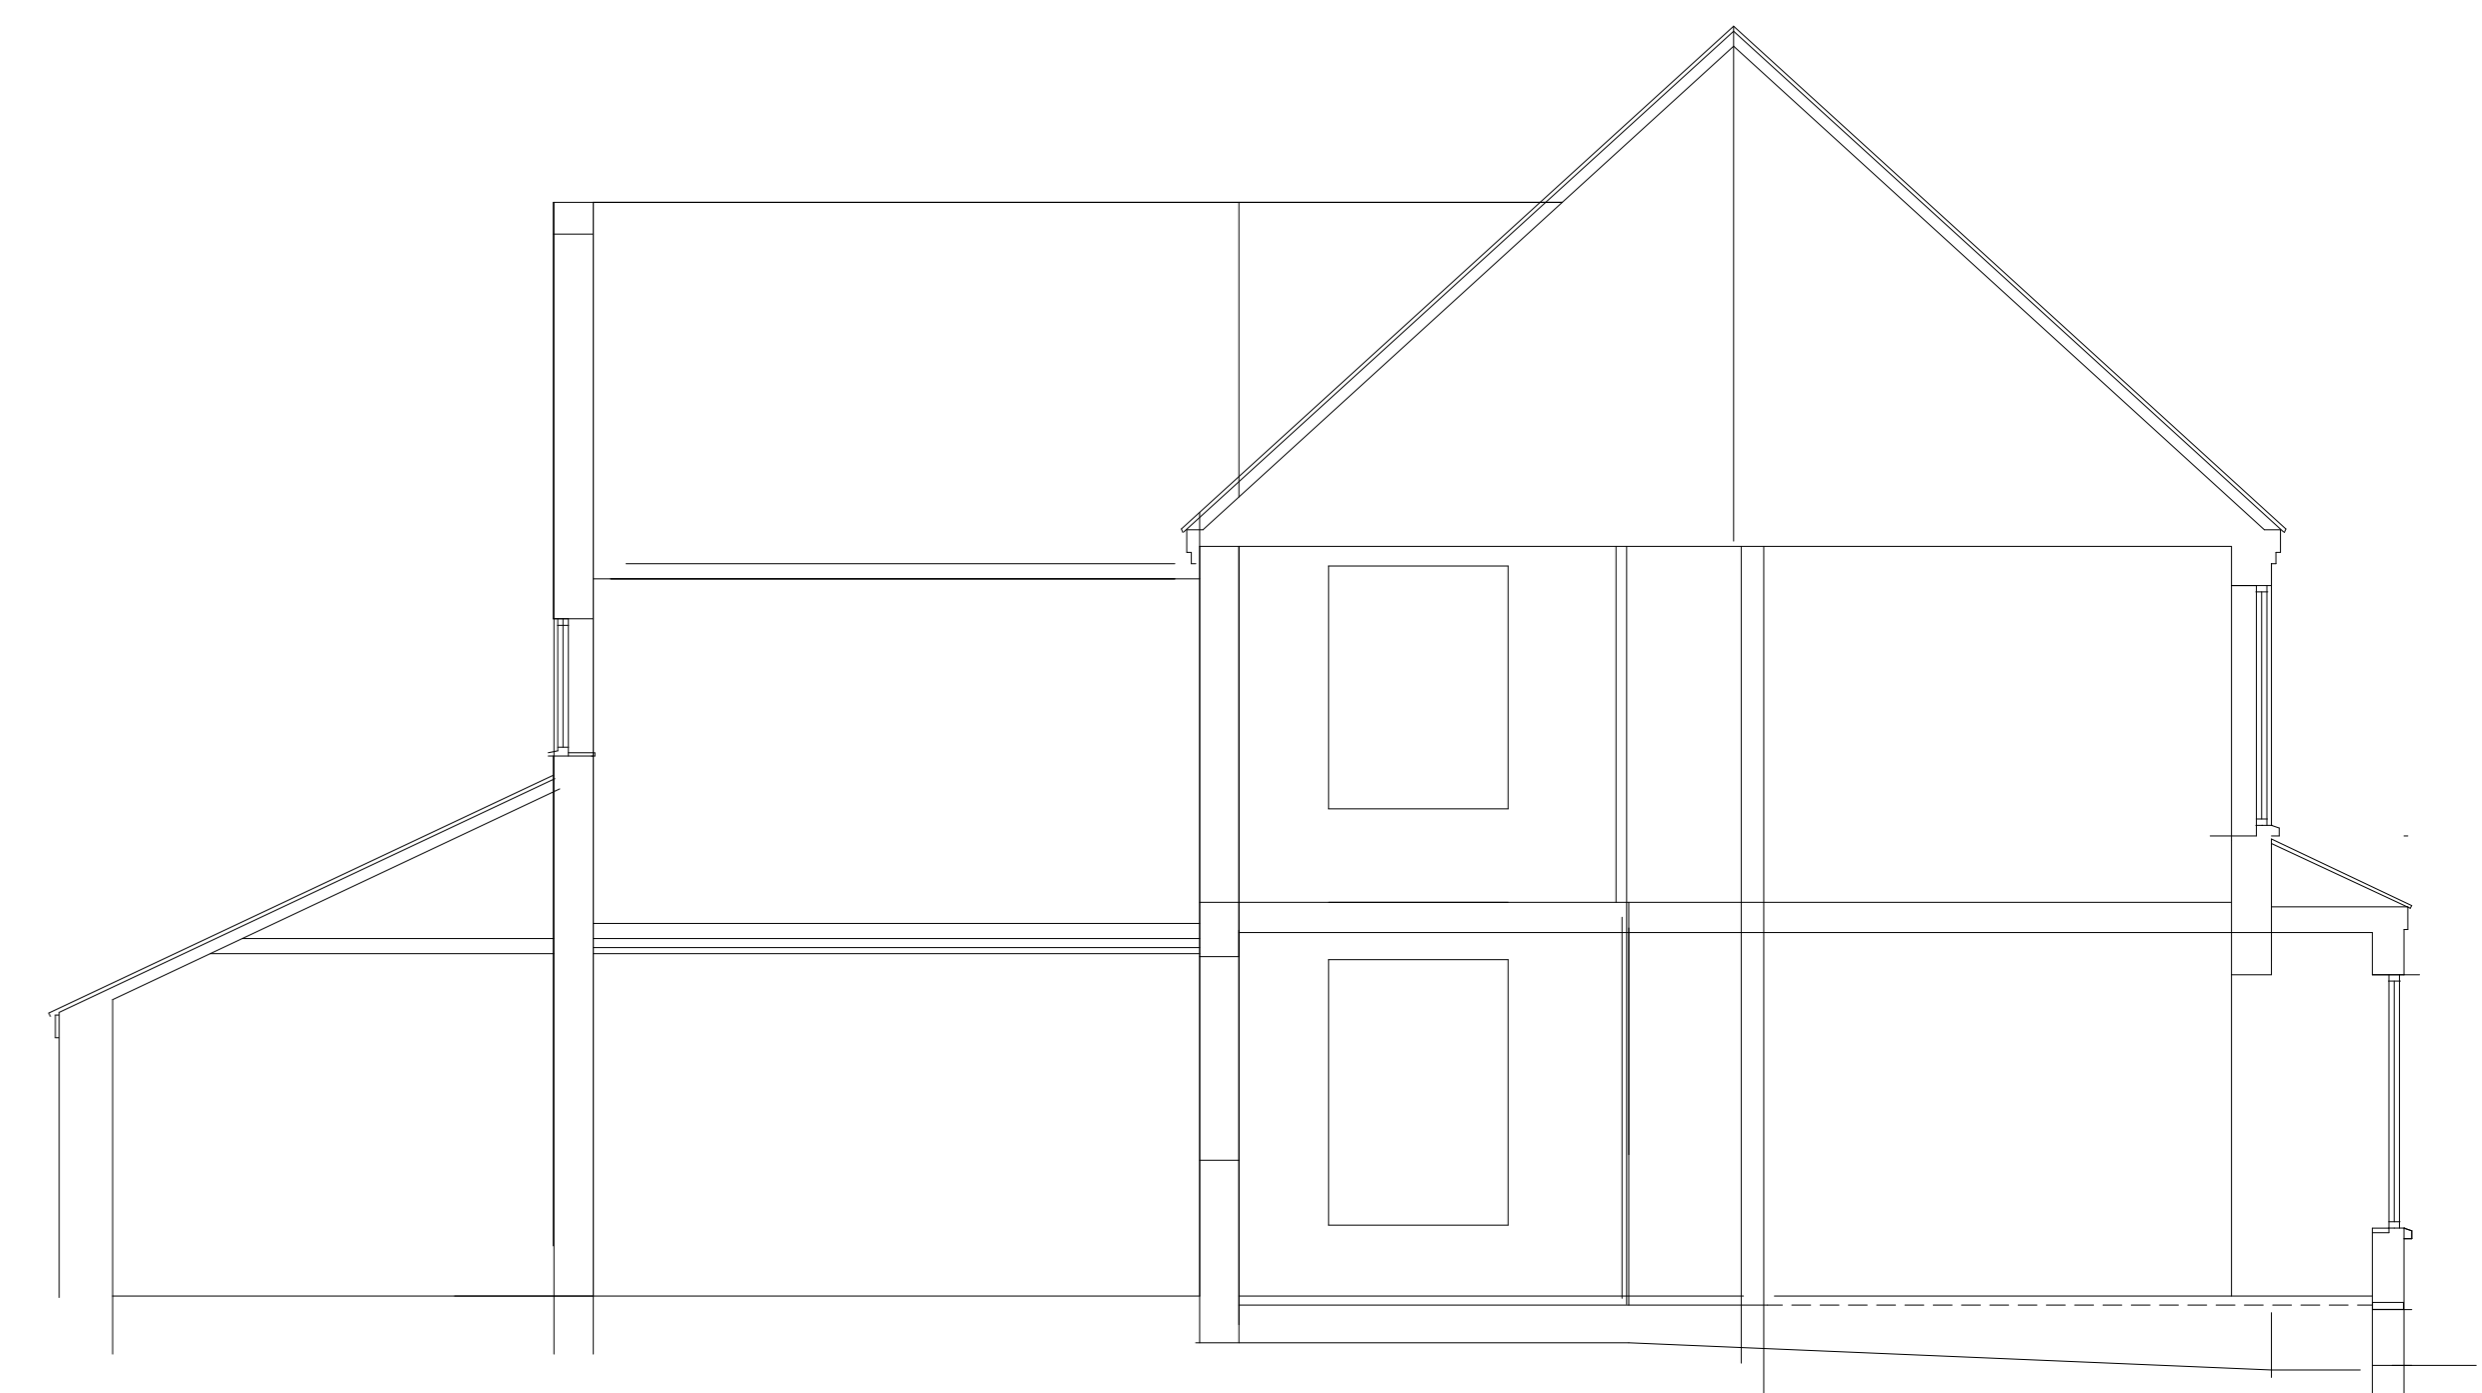

Section A-A

Survey Drawing
The Cottage Norwich Road
Smallburgh
For Somaskanda Chinnia

Scale 1:50 & 1:100

Date Oct 2023

Job No.

design & planning ltd.