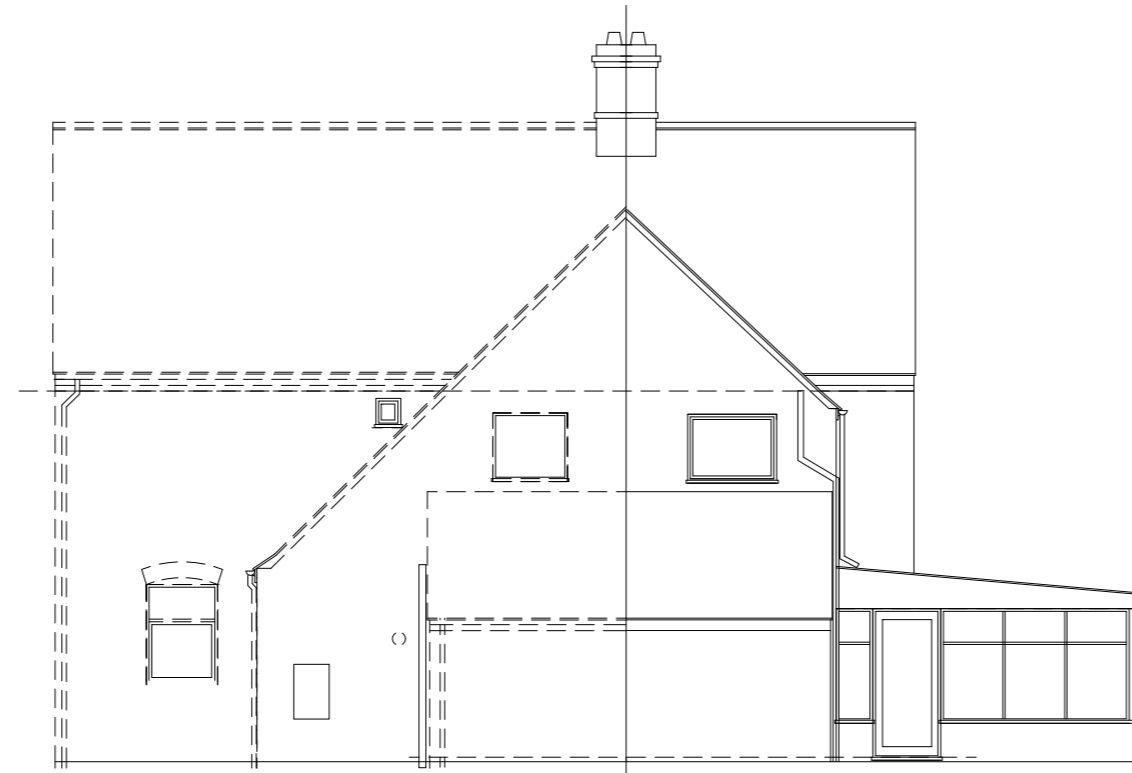

Existing Rear Elevation