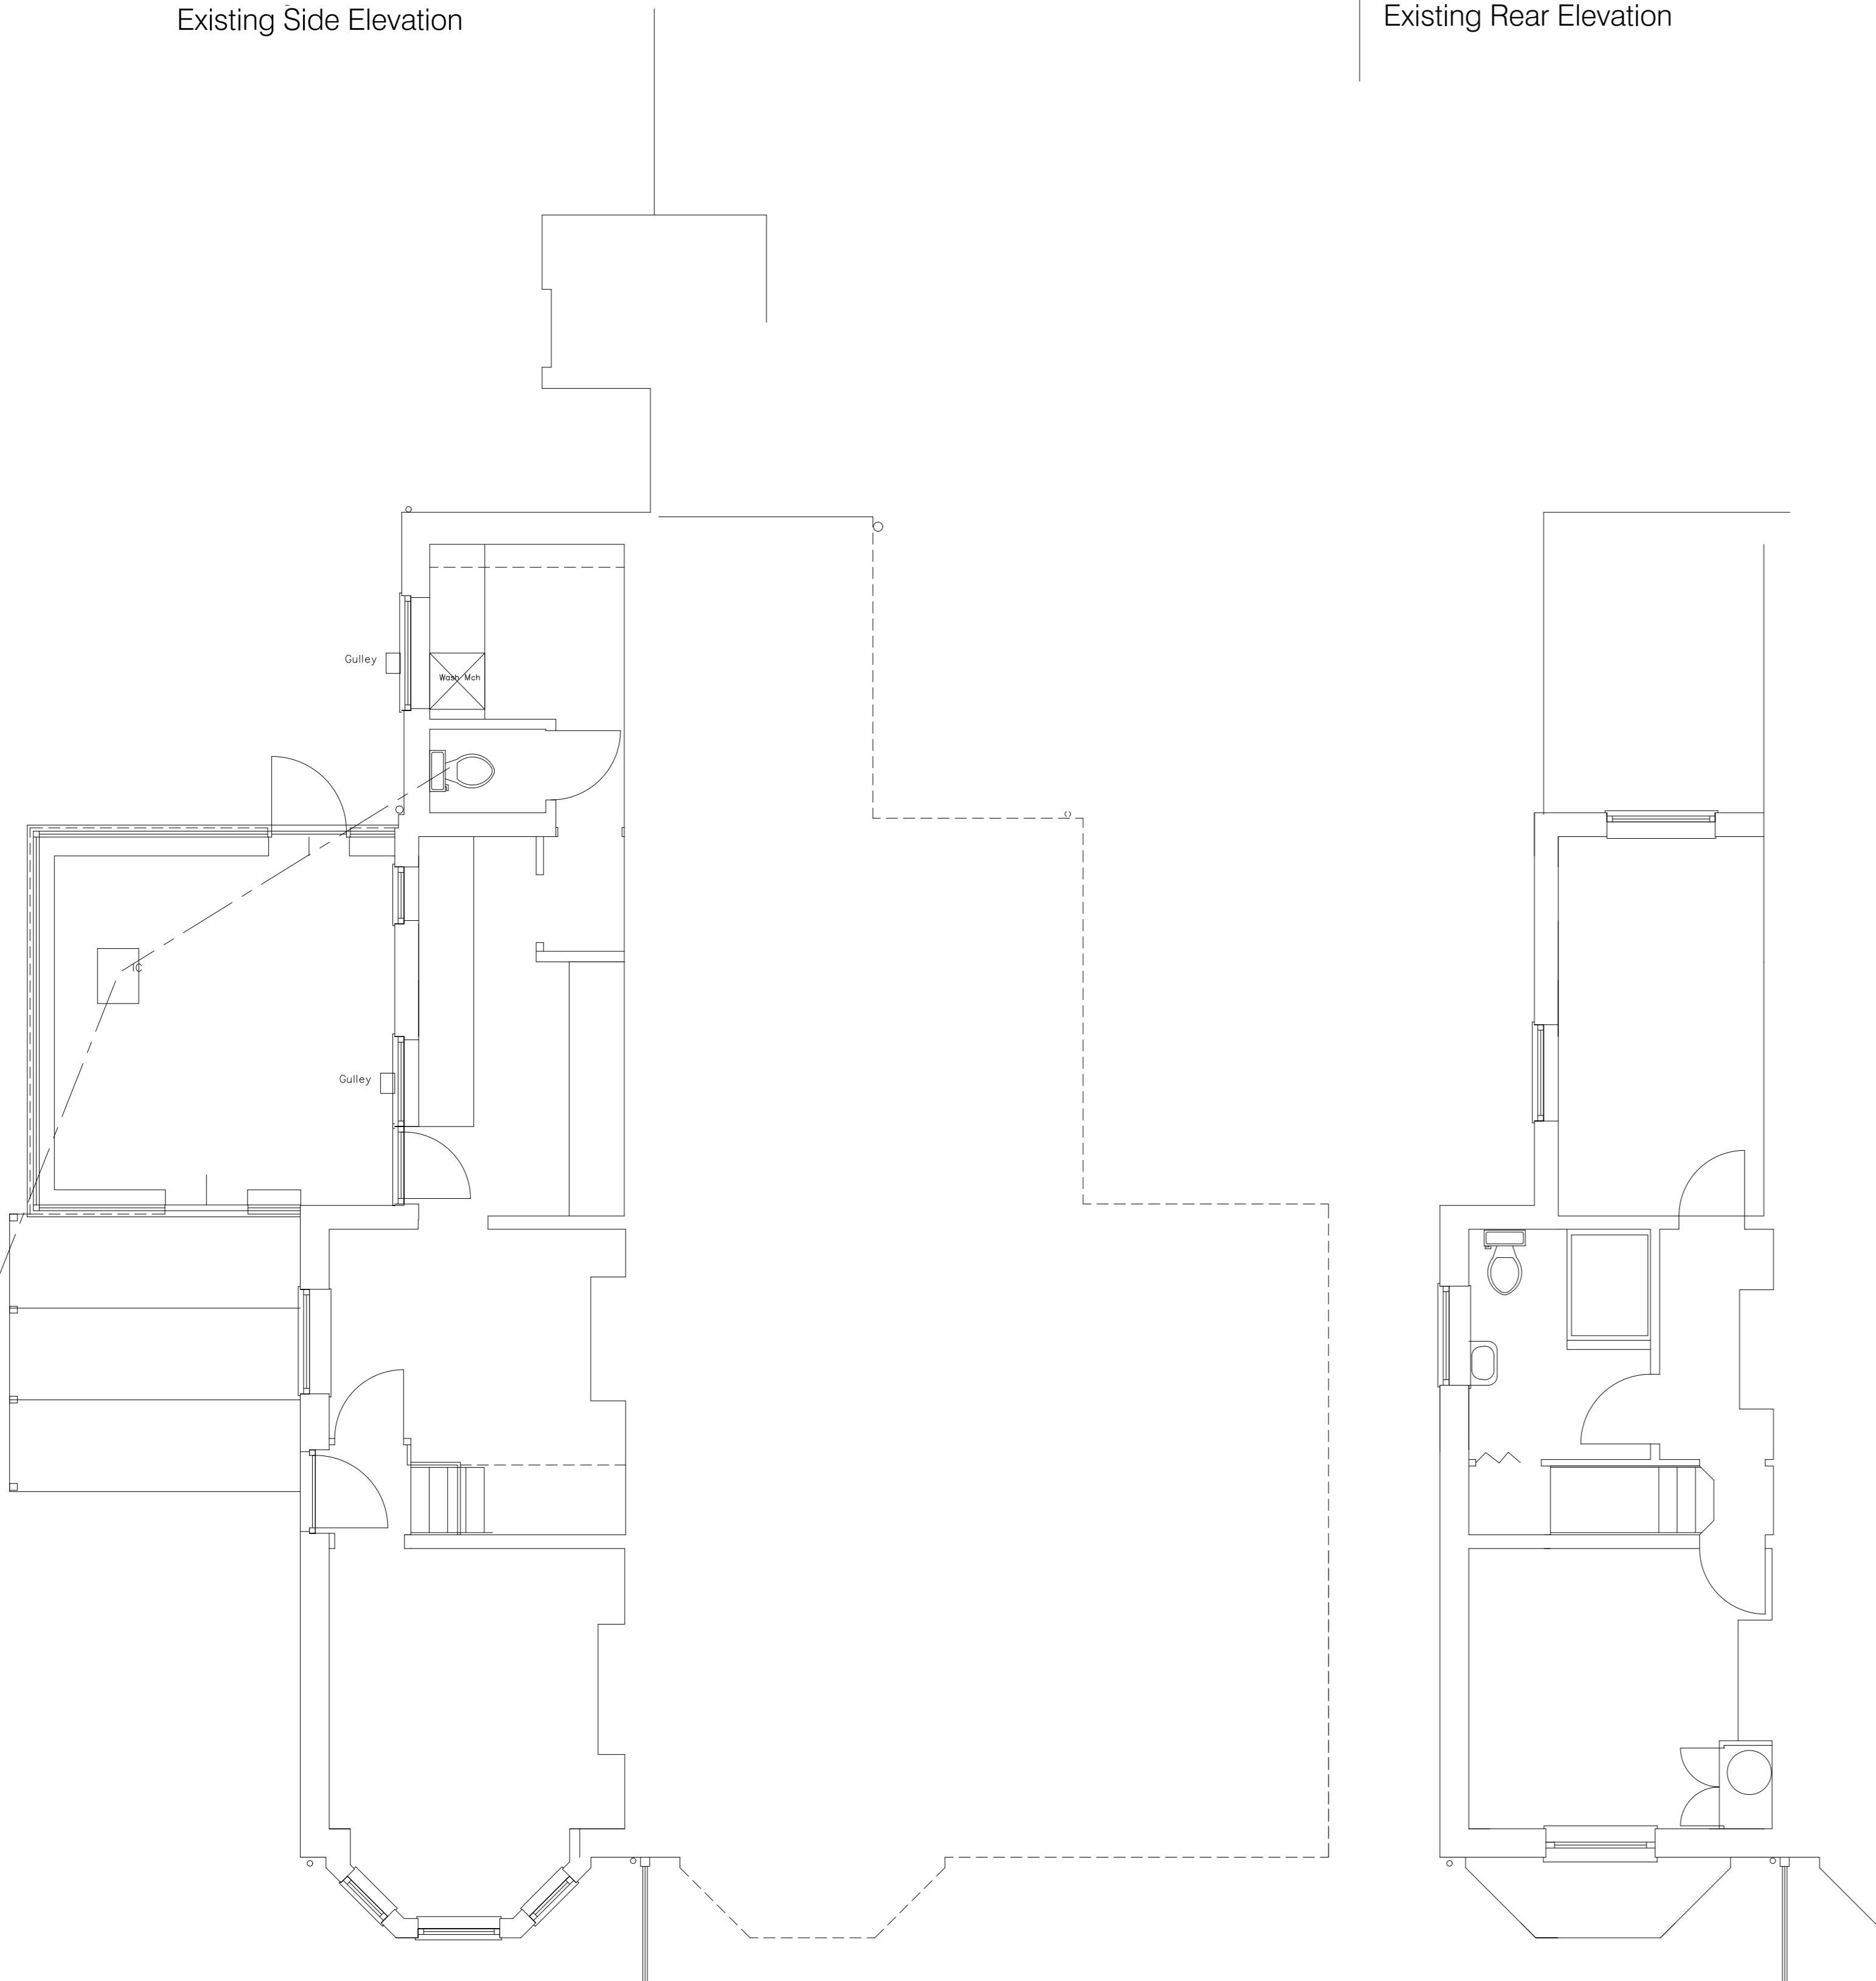

Section A-A

Survey Drawing
The Cottage Norwich Road
Smallburgh
For Somaskanda Chinnia

Scale 1:50 & 1:100

Date Oct 2023

Job No.

design & planning ltd.