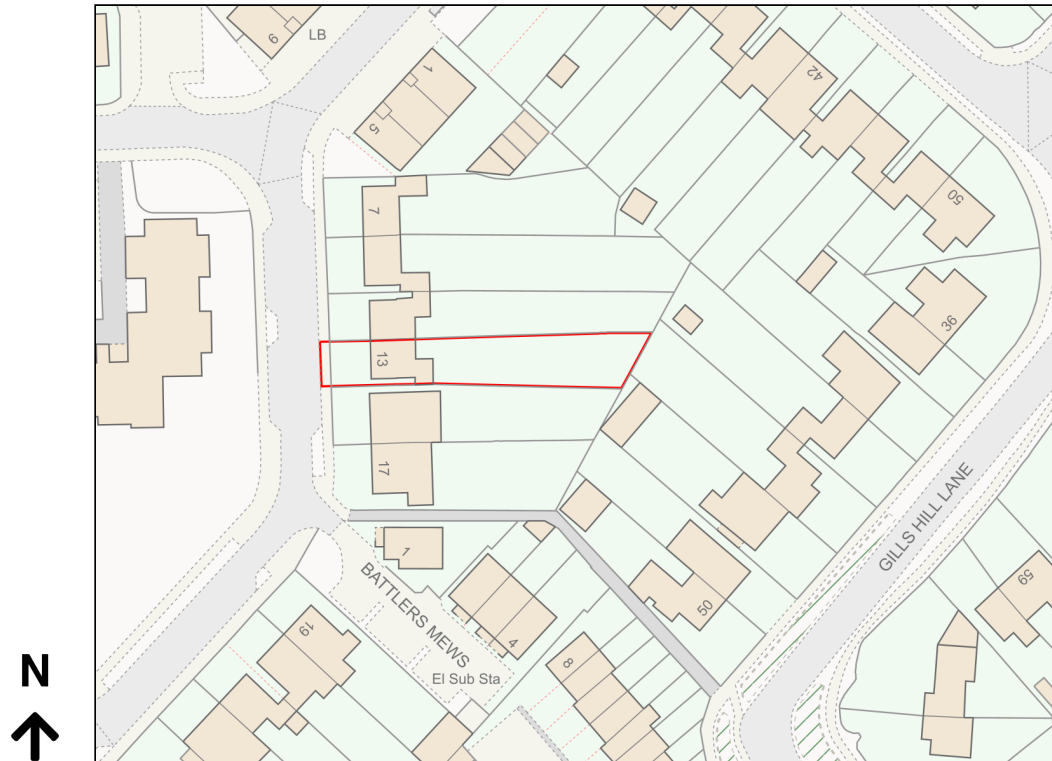

# Location Plan

Site Address: 13, Battlers Green Drive, Radlett, WD7 8NE

Date Produced: 28-Nov-2023

Scale: 1:1250 @A4

Planning Portal Reference: PP-12634780v1