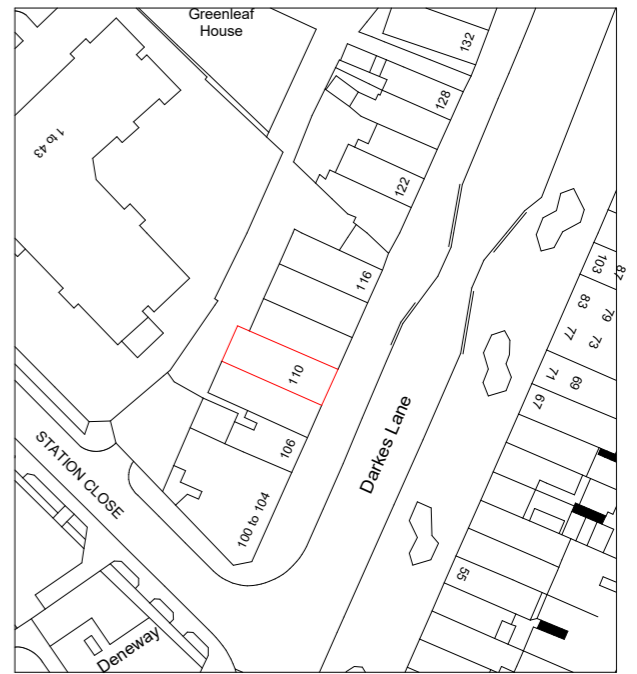

Site Plan
Scale: 1:100

Ordnance Survey, (c) Crown Copyright 2023. All rights reserved. Licence number 100022432

Location Plan

Scale: 1:1250

Block Plan

Scale: 1:500

Project: Persian taste 110 Darkes Lane Potters Bar EN6 1AE	Title: Location Plan Block Plan Site Plan	Scale: 1:1250/500/100@A3 Date: 11 . 2023 Drawing No.: 168 -04/BP Revision