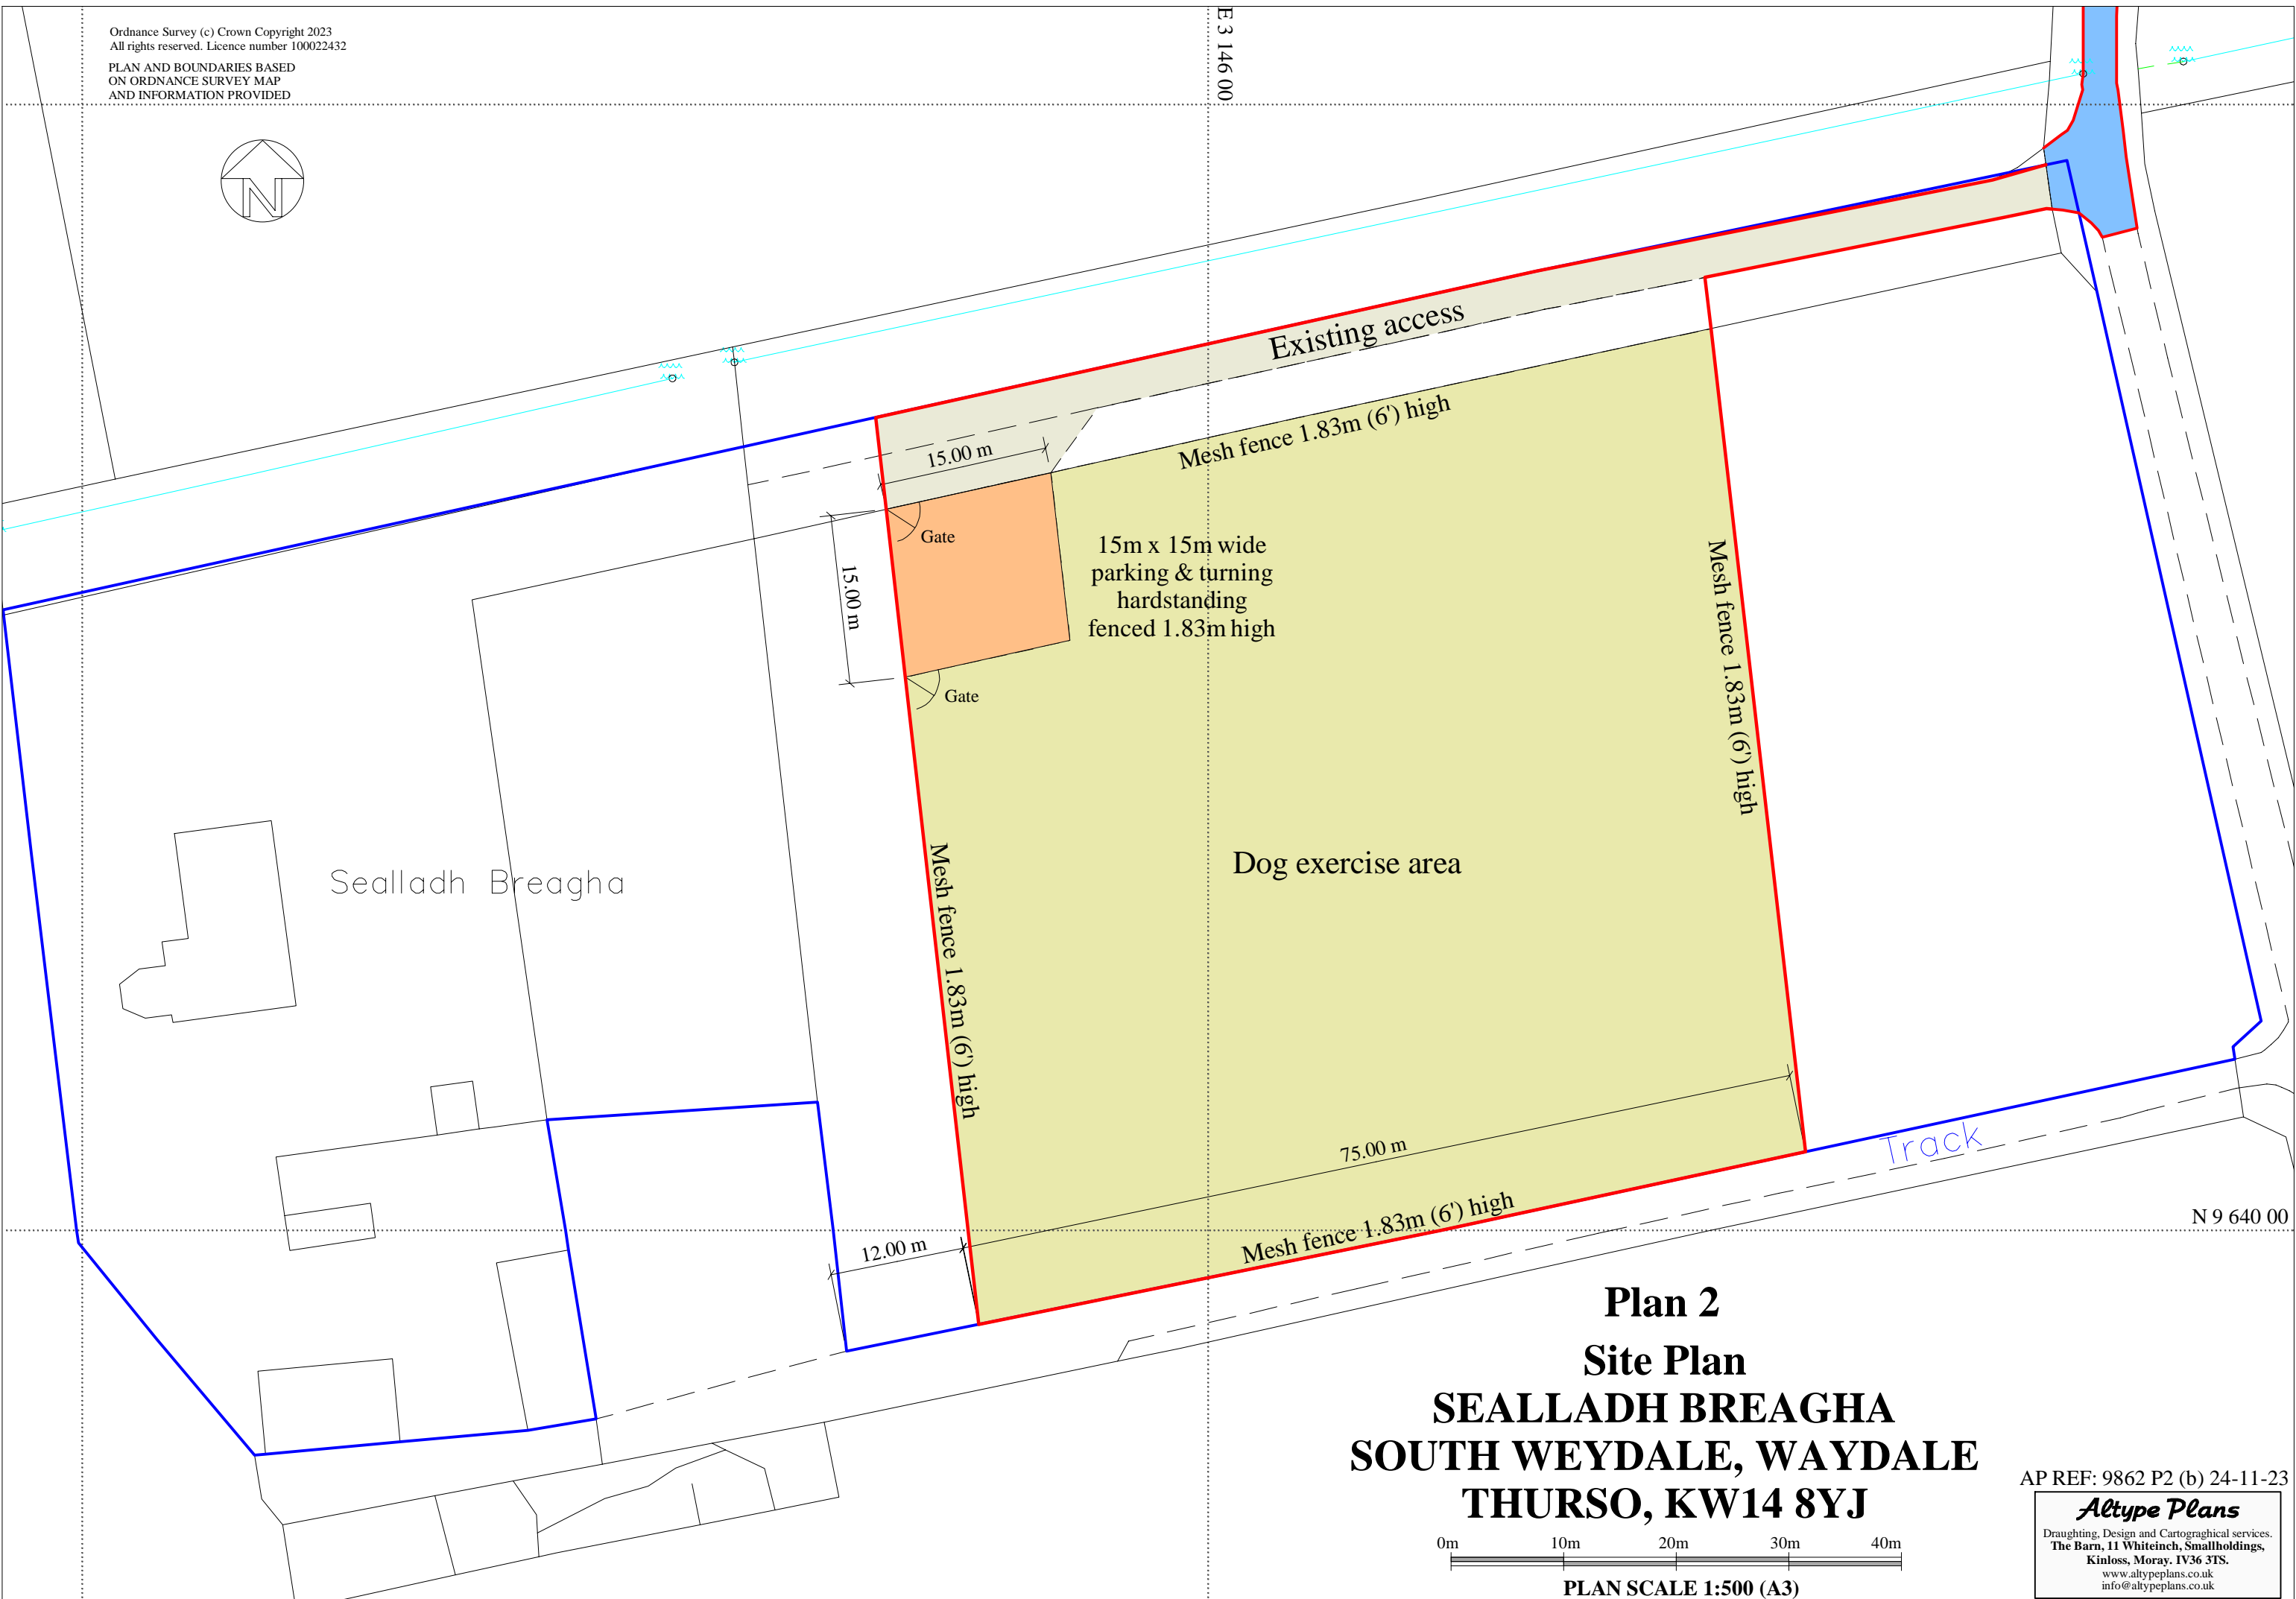

E 3 146 00

N 9 640 00

Sealladh Breagha

Existing access

Mesh fence 1.83m (6') high

15m x 15m wide parking & turning hardstanding fenced 1.83m high

Gate

Gate

Dog exercise area

Mesh fence 1.83m (6') high

Mesh fence 1.83m (6') high

Track

Mesh fence 1.83m (6') high

75.00 m

12.00 m

15.00 m

15.00 m

Plan 2

Site Plan

SEALLADH BREAGHA SOUTH WEYDALE, WAYDALE THURSO, KW14 8YJ

PLAN SCALE 1:500 (A3)

AP REF: 9862 P2 (b) 24-11-23

Altype Plans
Draughting, Design and Cartographical services.
The Barn, 11 Whiteinch, Smallholdings,
Kinloss, Moray. IV36 3TS.
www.altypeplans.co.uk
info@altypeplans.co.uk