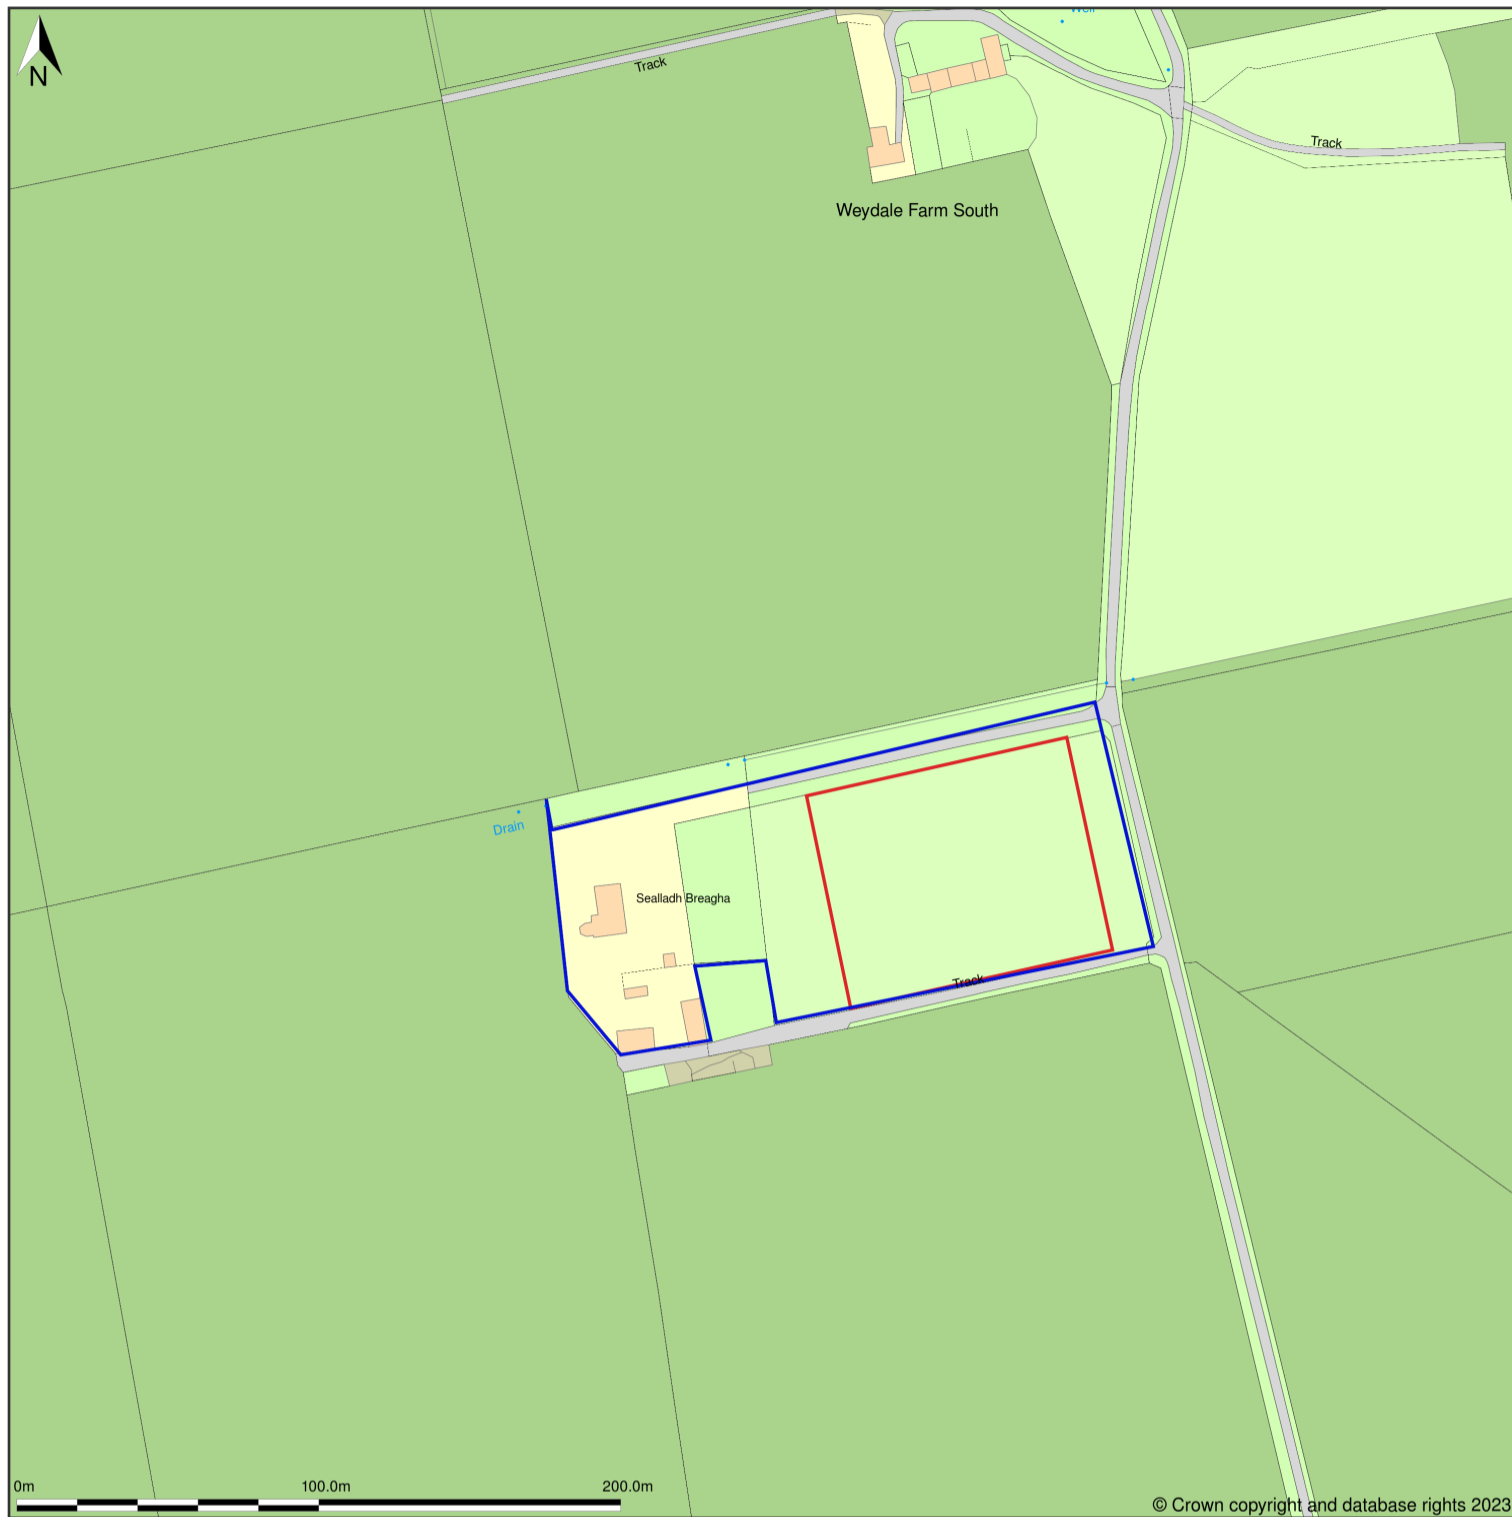

Sealladh Breagha, Weydale Road, Weydale, Thurso, Highland, KW14 8YJ

Location Plan shows area bounded by: 314314.45, 963826.17 314814.45, 964326.17 (at a scale of 1:2500), OSGridRef: ND14566407. The representation of a road, track or path is no evidence of a right of way. The representation of features as lines is no evidence of a property boundary.

Produced on 19th Oct 2023 from the Ordnance Survey National Geographic Database and incorporating surveyed revision available at this date. Reproduction in whole or part is prohibited without the prior permission of Ordnance Survey. © Crown copyright 2023. Supplied by www.buyaplan.co.uk a licensed Ordnance Survey partner (100053143). Unique plan reference: #00855275-243D68.