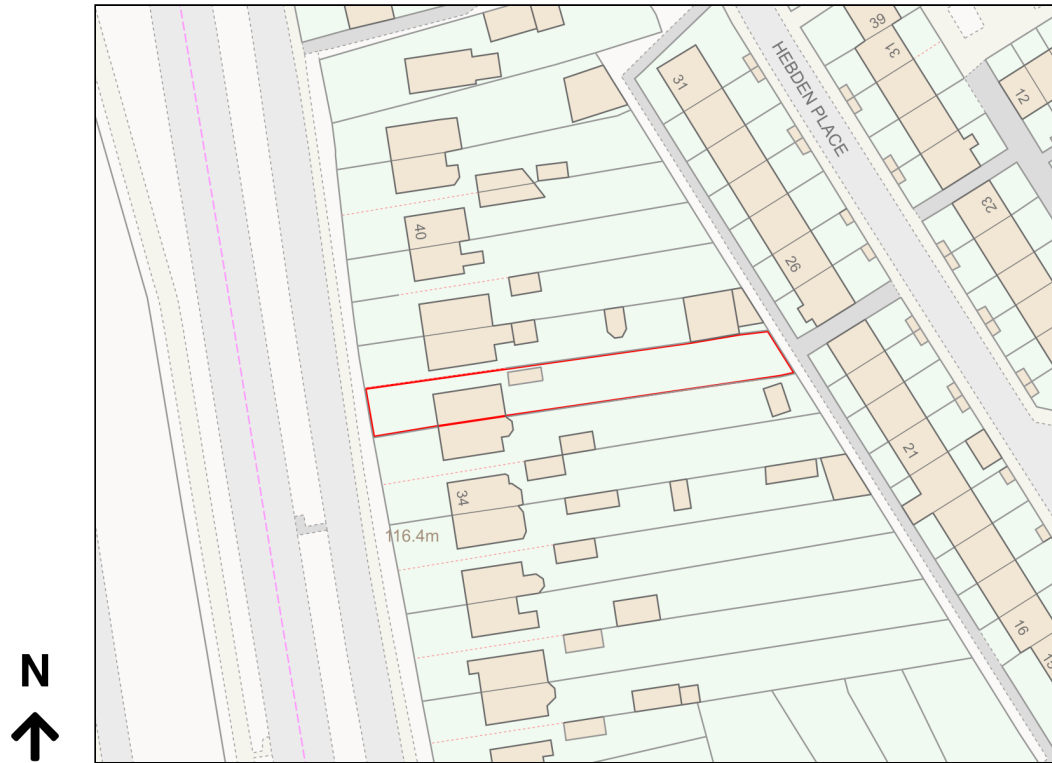

Location Plan

Site Address: 38, Coal Road, Whinmoor, Leeds, LS14 2AF

Date Produced: 20-Nov-2023

Scale: 1:1250 @A4

Planning Portal Reference: PP-12598391v1