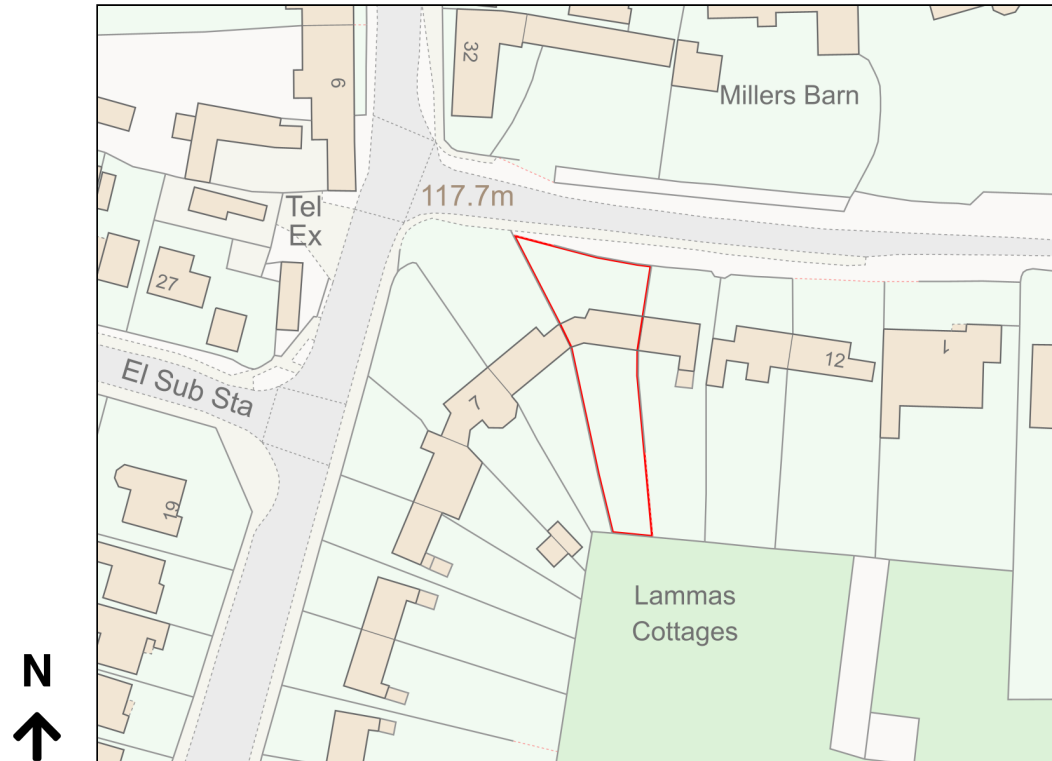

Location Plan

Site Address: 9, Lammas Cottage, Cow Lane, Whissendine, LE15 7HJ

Date Produced: 06-Nov-2023

Scale: 1:1250 @A4

Planning Portal Reference: PP-12583745v1