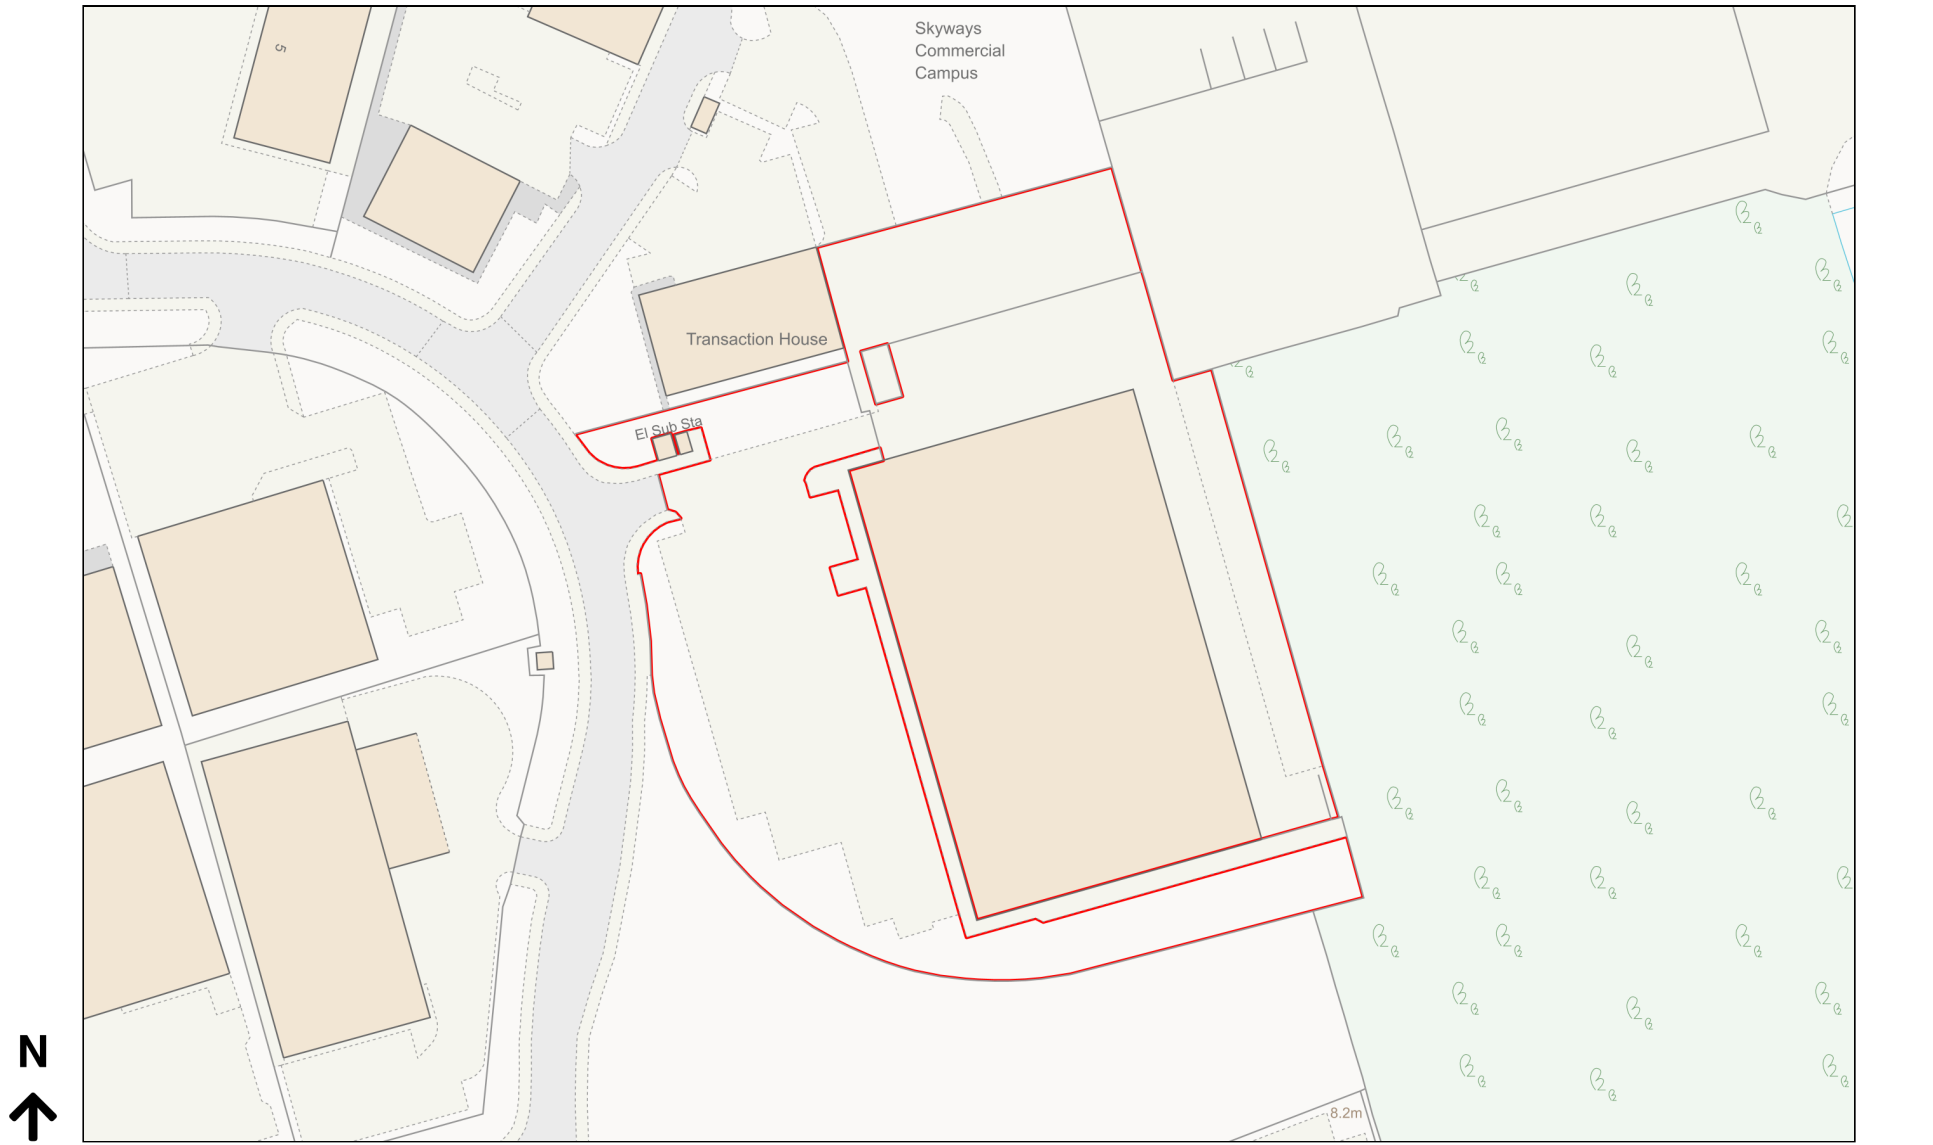

# Location Plan

Site Address: Easting: 332606 Northing: 431702

Date Produced: 22-Nov-2023

Scale: 1:1250 @A4

Planning Portal Reference: PP-12621800v1