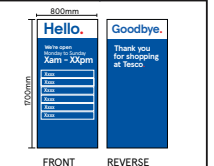

New built-up letters in Stainless steel installed on panel, non-illuminated.

Tesco Demise

All window frames and doors to be painted like for like.

New vinyls to be applied internally up to full height to the glazing. Avery 800-01 off white Chiffon Vinyl to be applied on reverse.

New plain frosting to be applied internally up to 1300mm high to the glazing with vandal proof protection.

Double sided "No Smoking" and "Sunflower Lanyard" vinyl to be applied on the glazings. Size:148 X 210mm

Store Directory, glazing vinyl to be applied internally.
Blue Ref : TRU 35-A7
Note: Store open hours and offers to be confirmed.

PROPOSED FRONT ELEVATION

TESCO BENGALURU	
STORE TYPE	Express
STORE NAME	Sevenoaks
CONTENT	External Elevation
DATE	SCALE
17.03.23	1:100@A3
DRAWING No.	02_XXXX_02
DRAWN BY	Meghana
REVISION	Externals