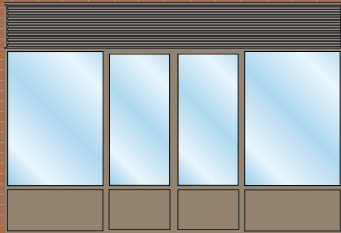

New built-up letters in Stainless steel installed on panel, non-illuminated.

Tesco Demise

All window frames and doors to be painted like for like.

New vinyls to be applied internally up to full height to the glazing. Avery 800-01 off white Chiffon Vinyl to be applied on reverse.

New plain frosting to be applied internally up to 1300mm high to the glazing with vandal proof protection.

Double sided "No Smoking" and "Sunflower Lanyard" vinyl to be applied on the glazings. Size:148 X 210mm

Store Directory, glazing vinyl to be applied internally.
Blue Ref : TRU 35-A7
Note: Store open hours and offers to be confirmed.

PROPOSED FRONT ELEVATION

TESCO BENGALURU	
STORE TYPE	Express
STORE NAME	Sevenoaks
CONTENT	External Elevation
DATE	SCALE
17.03.23	1:100@A3
DRAWING No.	02_XXXX_02
DRAWN BY	Meghana
REVISION	Externals