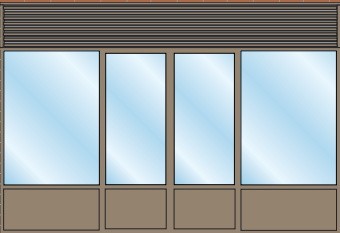

New built-up letters in Stainless steel installed on panel, non-illuminated.

Tesco Demise

All window frames and doors to be painted like for like.

New vinyls to be applied internally up to full height to the glazing. Avery 800-01 off white Chiffon Vinyl to be applied on reverse.

New plain frosting to be applied internally up to 1300mm high to the glazing with vandal proof protection.

Double sided "No Smoking" and "Sunflower Lanyard" vinyl to be applied on the glazings. Size:148 X 210mm

Store Directory, glazing vinyl to be applied internally.
Blue Ref : TRU 35-A7
Note: Store open hours and offers to be confirmed.

PROPOSED FRONT ELEVATION

TESCO BENGALURU	
STORE TYPE	Express
STORE NAME	Sevenoaks
CONTENT	External Elevation
DATE	SCALE
17.03.23	1:100@A3
DRAWING No.	02_XXXX_02
DRAWN BY	Meghana
REVISION	Externals