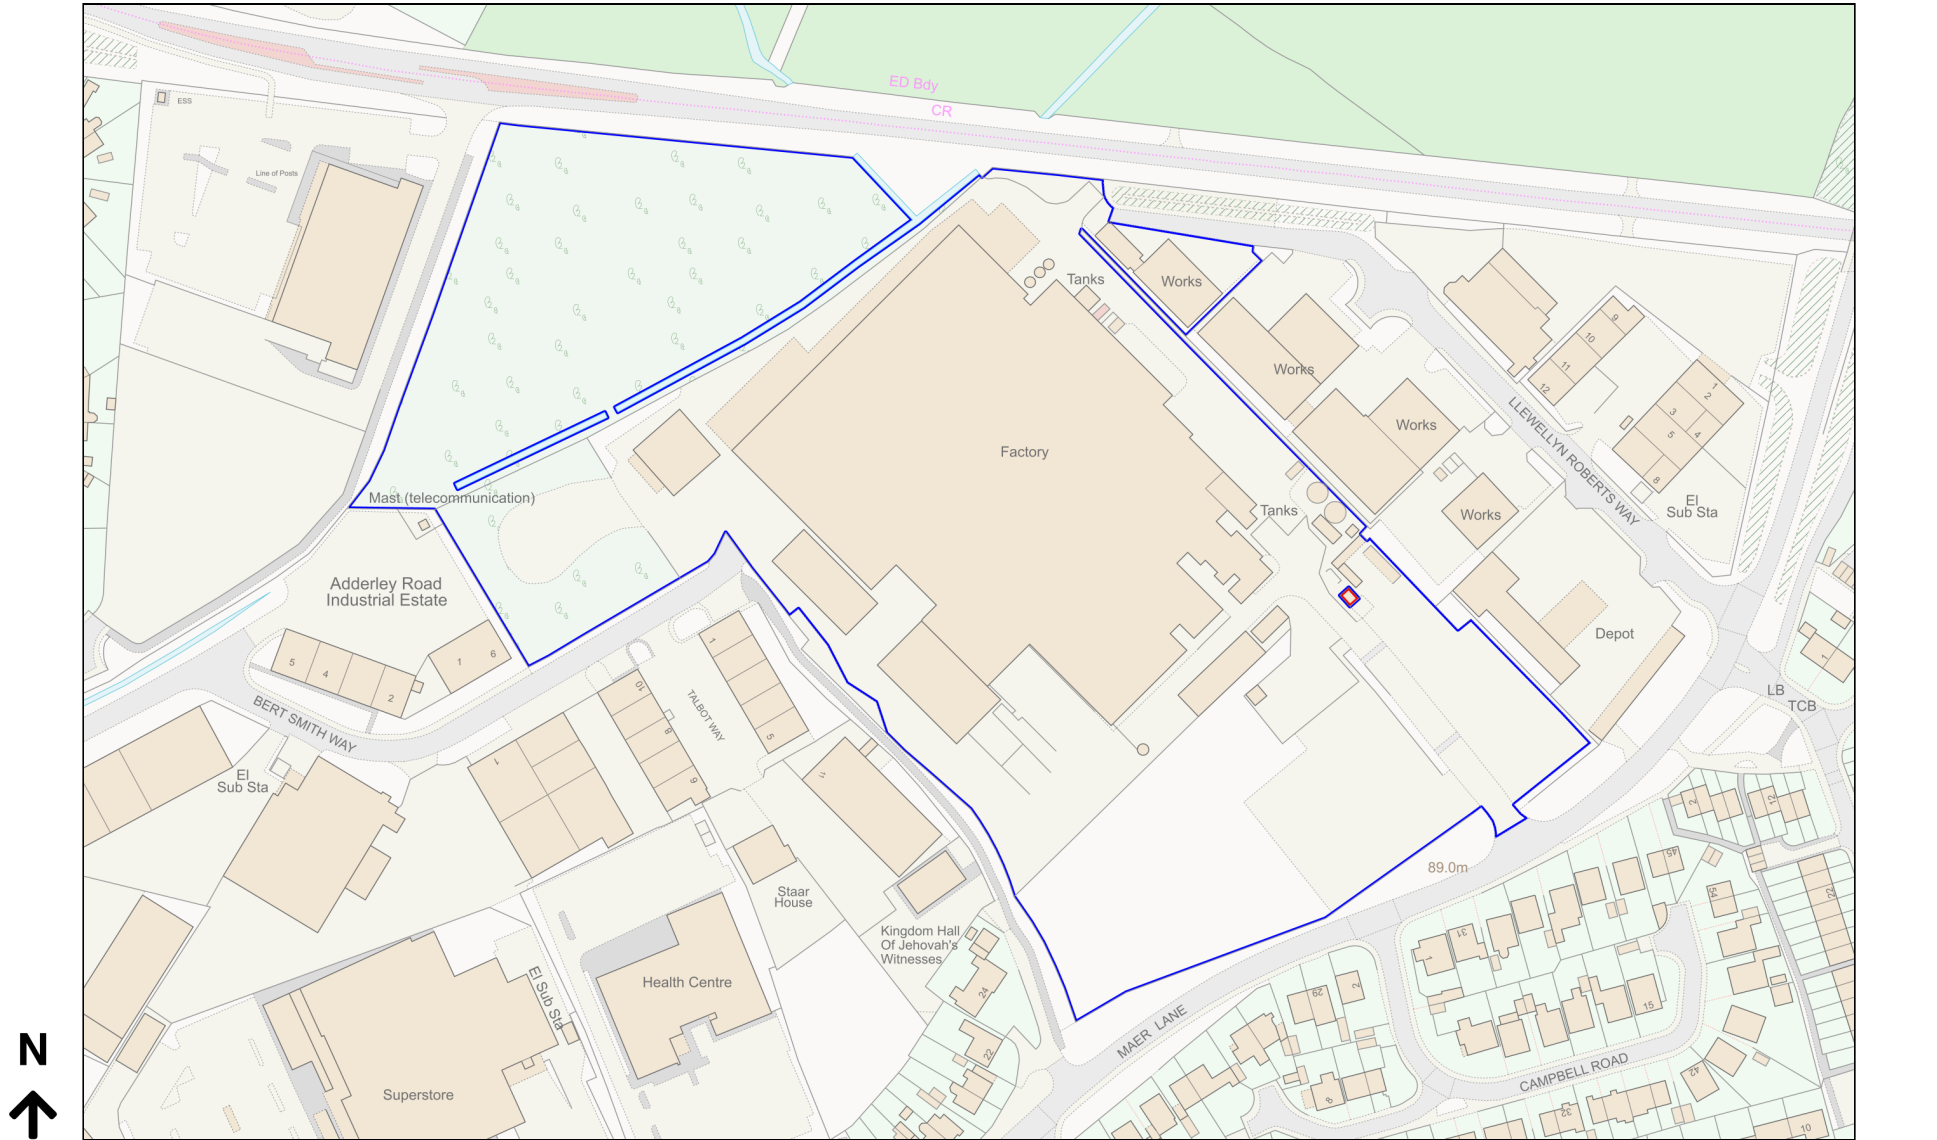

# Location Plan

Site Address: Palethorpes, Maer Lane, Market Drayton, TF9 1QS

Date Produced: 21-Nov-2023

Scale: 1:2500 @A4

Planning Portal Reference: PP-12579538v1