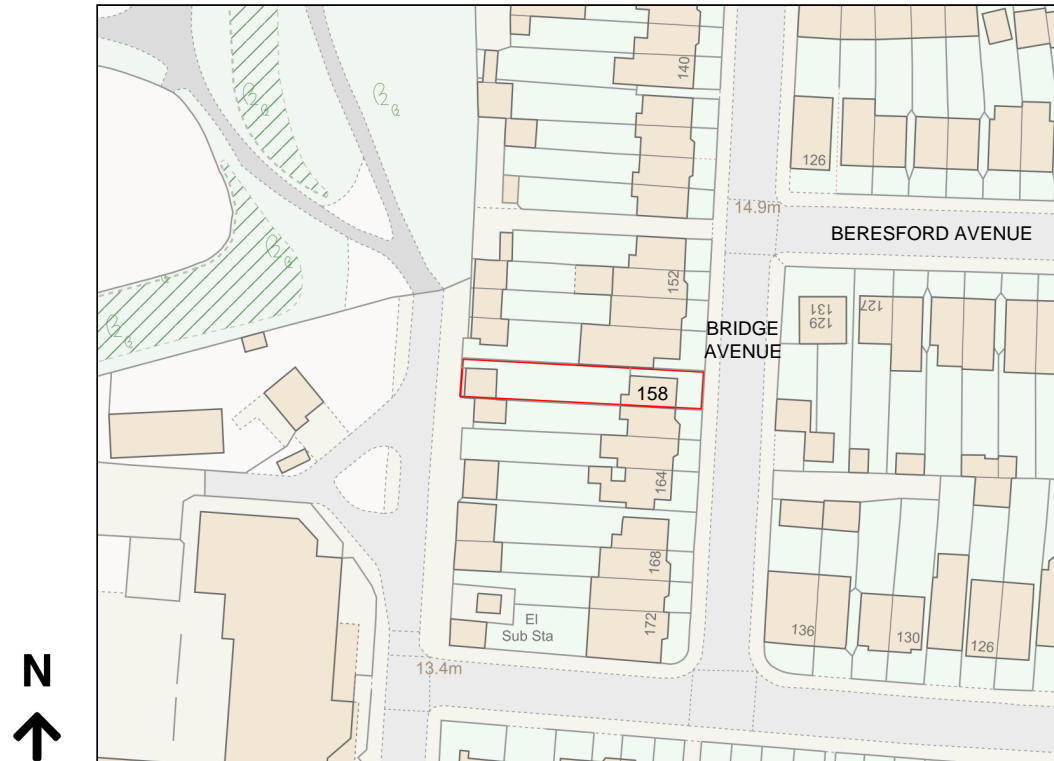

Location Plan

Site Address: 158, Bridge Avenue, Hanwell, W7 3AR

Date Produced: 28-Nov-2023

Scale: 1:1250 @A4

Planning Portal Reference: PP-12635392v1