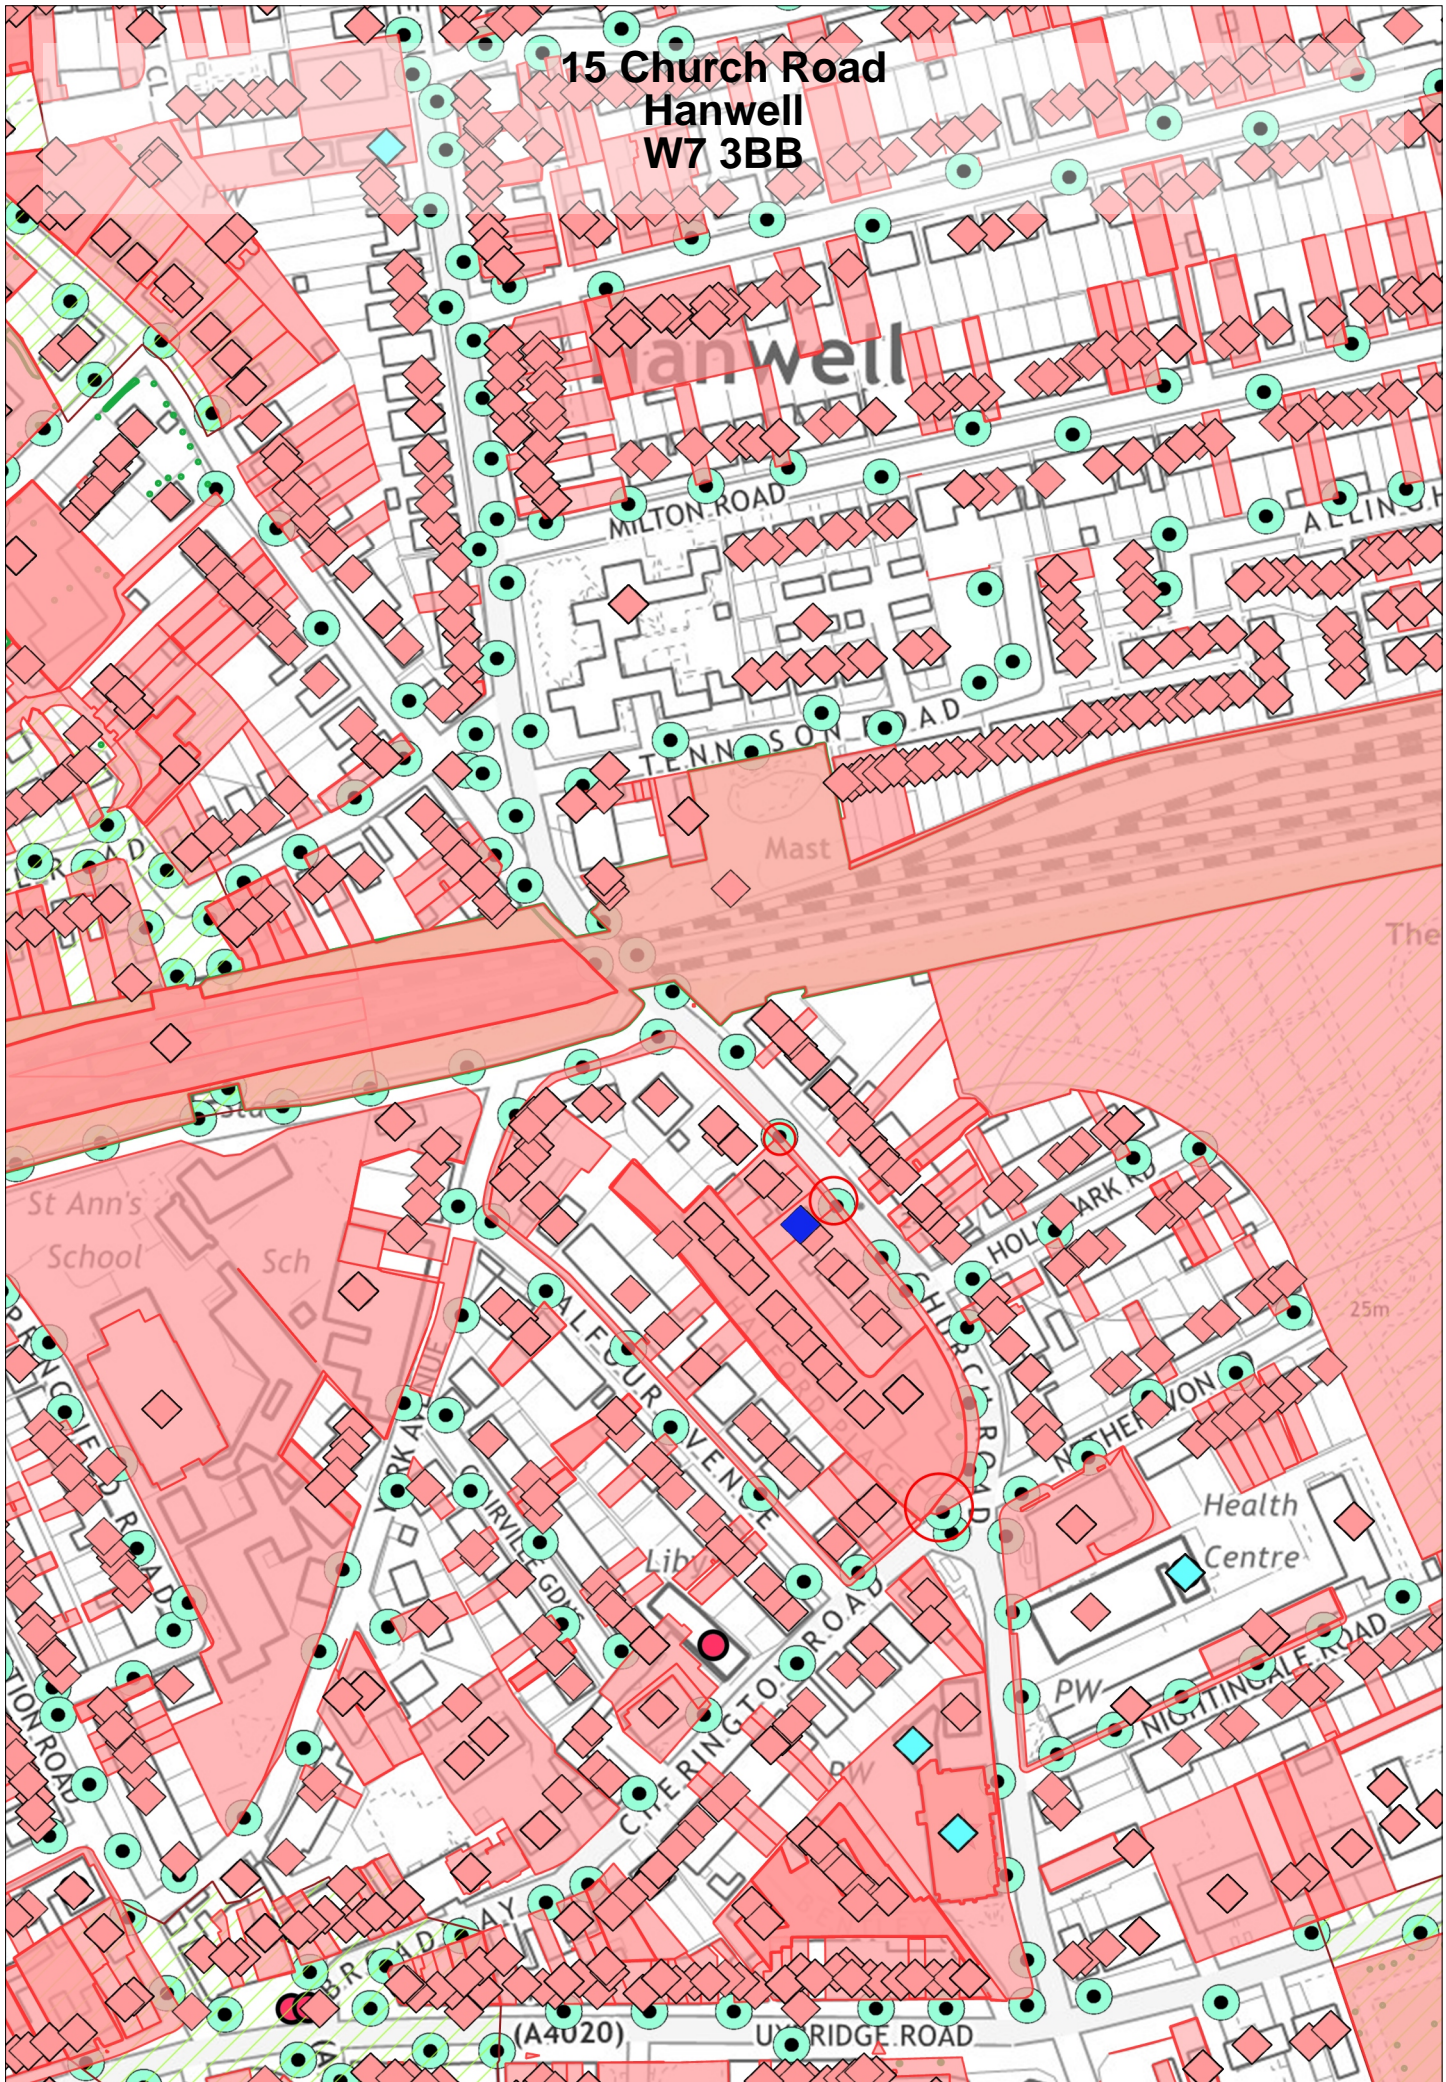

15 Church Road  
Hanwell  
W7 3BB

St Ann's  
School  
Sch

Lib

Health  
Centre

(A4020)

URIDGE ROAD

25m