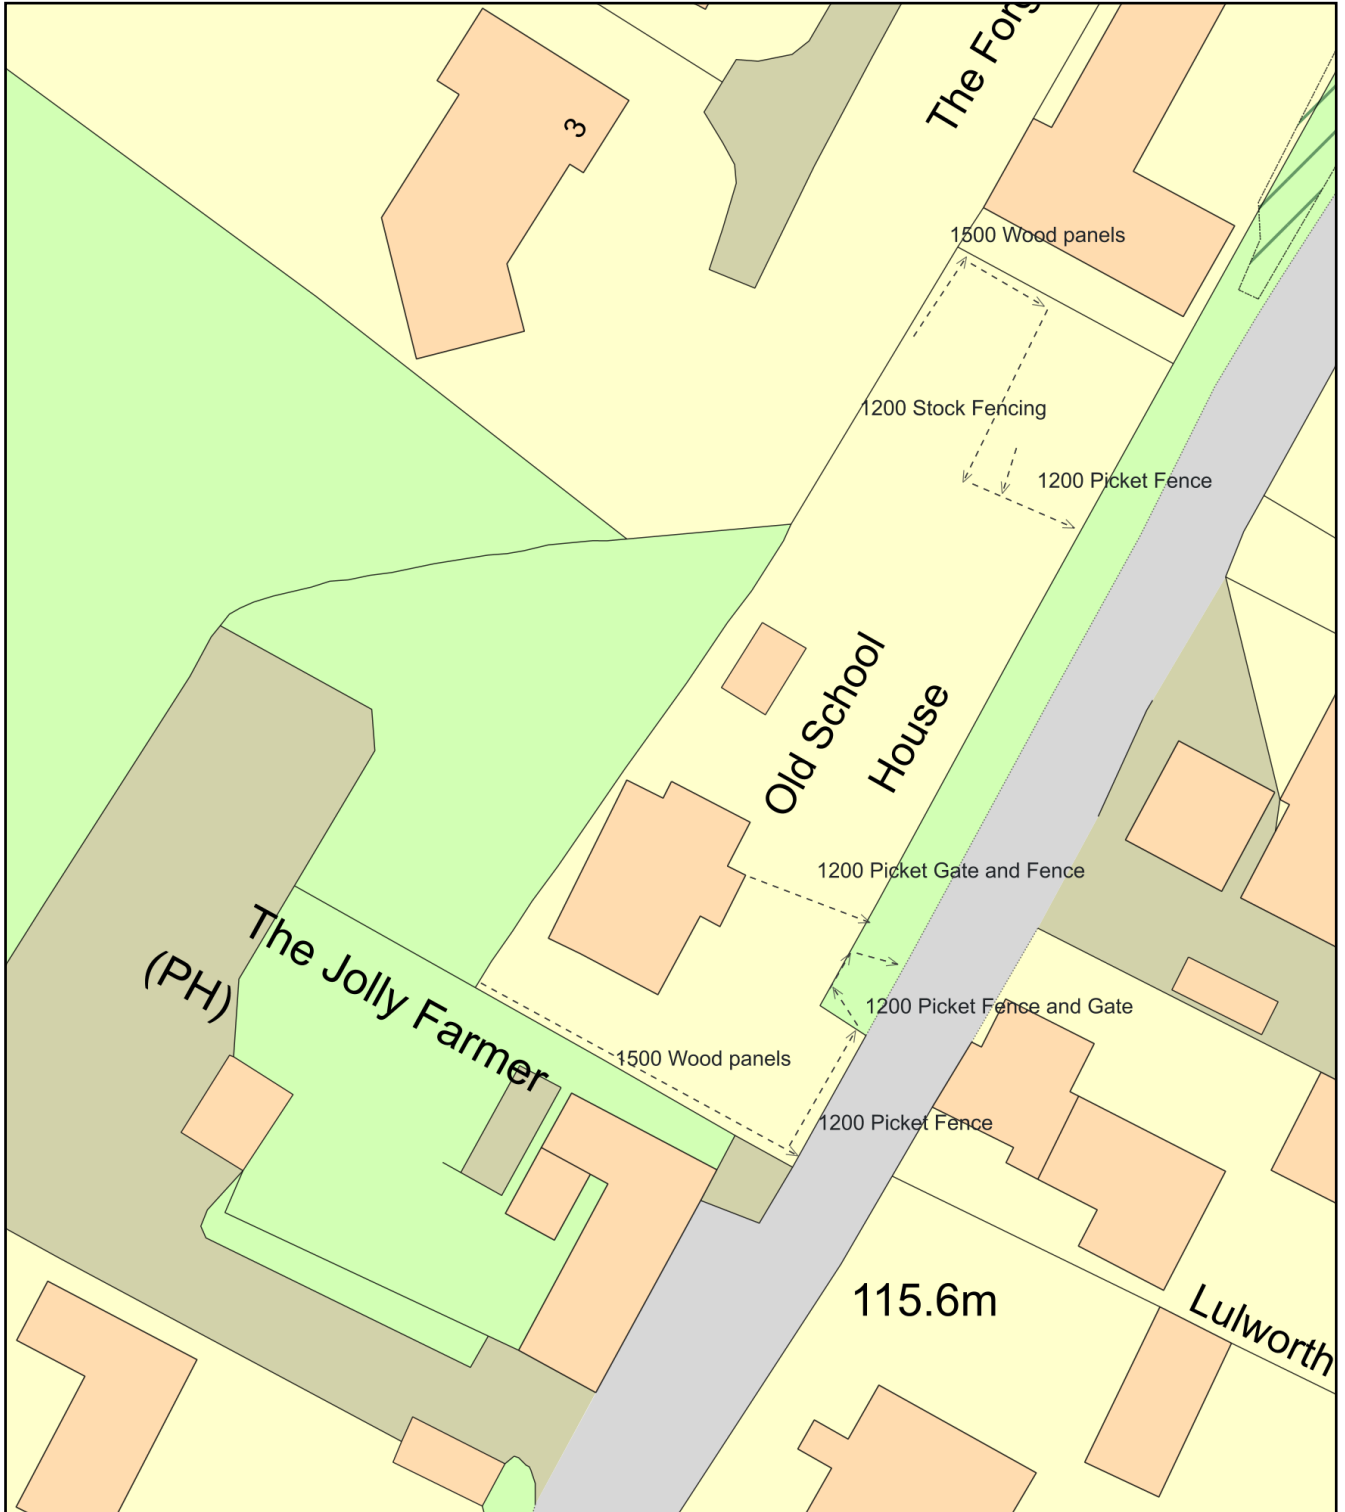

Old School House Fencing sub3

Plan Produced for: Brett Grellier

Date Produced: 27 Nov 2023

Plan Reference Number: TQRQM23331082249813

Scale: 1:500 @ A4