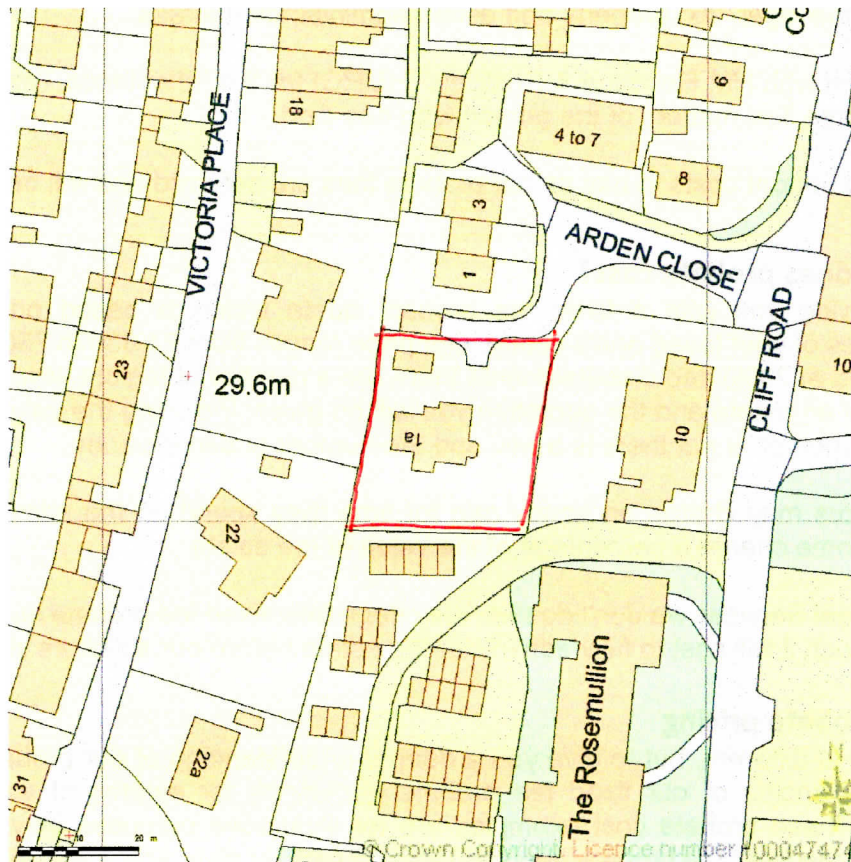

SITE LOCATION PLAN
AREA 2 HA
SCALE 1:1250 on A4
CENTRE COORDINATES: 306155, 81814

Supplied by Streetwise Maps Ltd
www.streetwise.net
Licence No: 100047474
28/11/2023 12:20