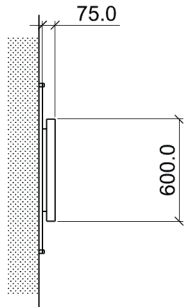

SECTION A

Dwg Title	PROPOSED sign elevation and section	
Date	29/11/23	Notes Address: 93 Lambeth Road London SE1 7JJ
Author		
Revision	1st revision	