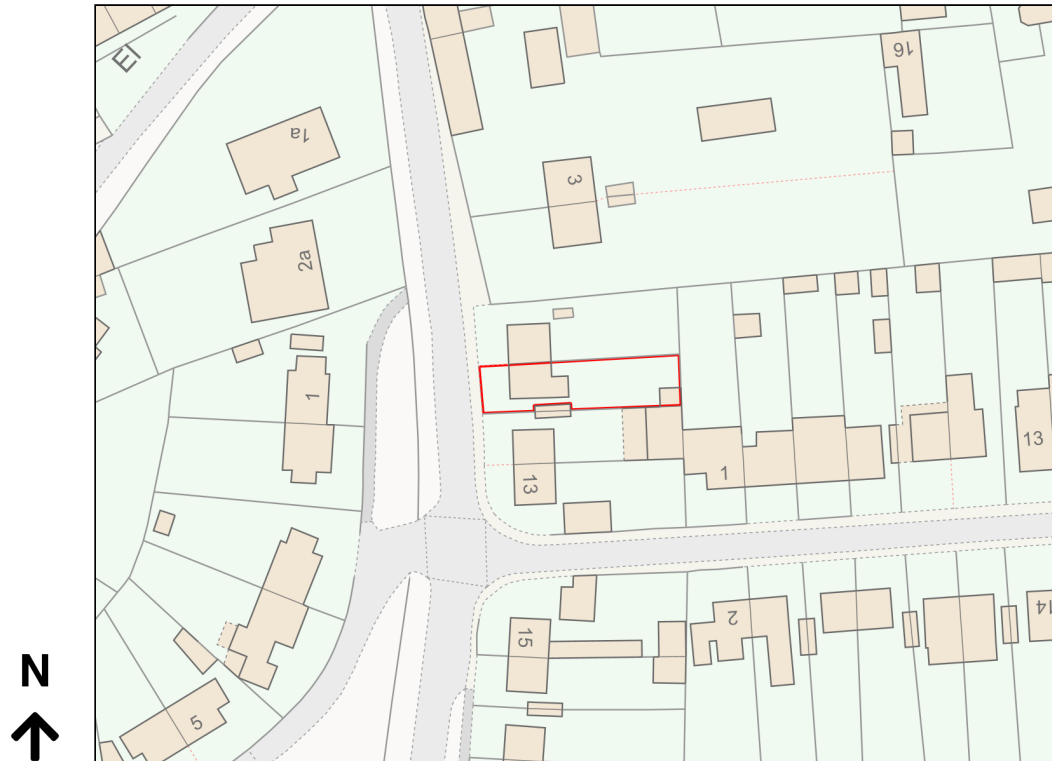

# Location Plan

Site Address: 9, Church Lane, Barton Mills, IP28 6AU

Date Produced: 05-Nov-2023

Scale: 1:1250 @A4

Planning Portal Reference: PP-12581598v1