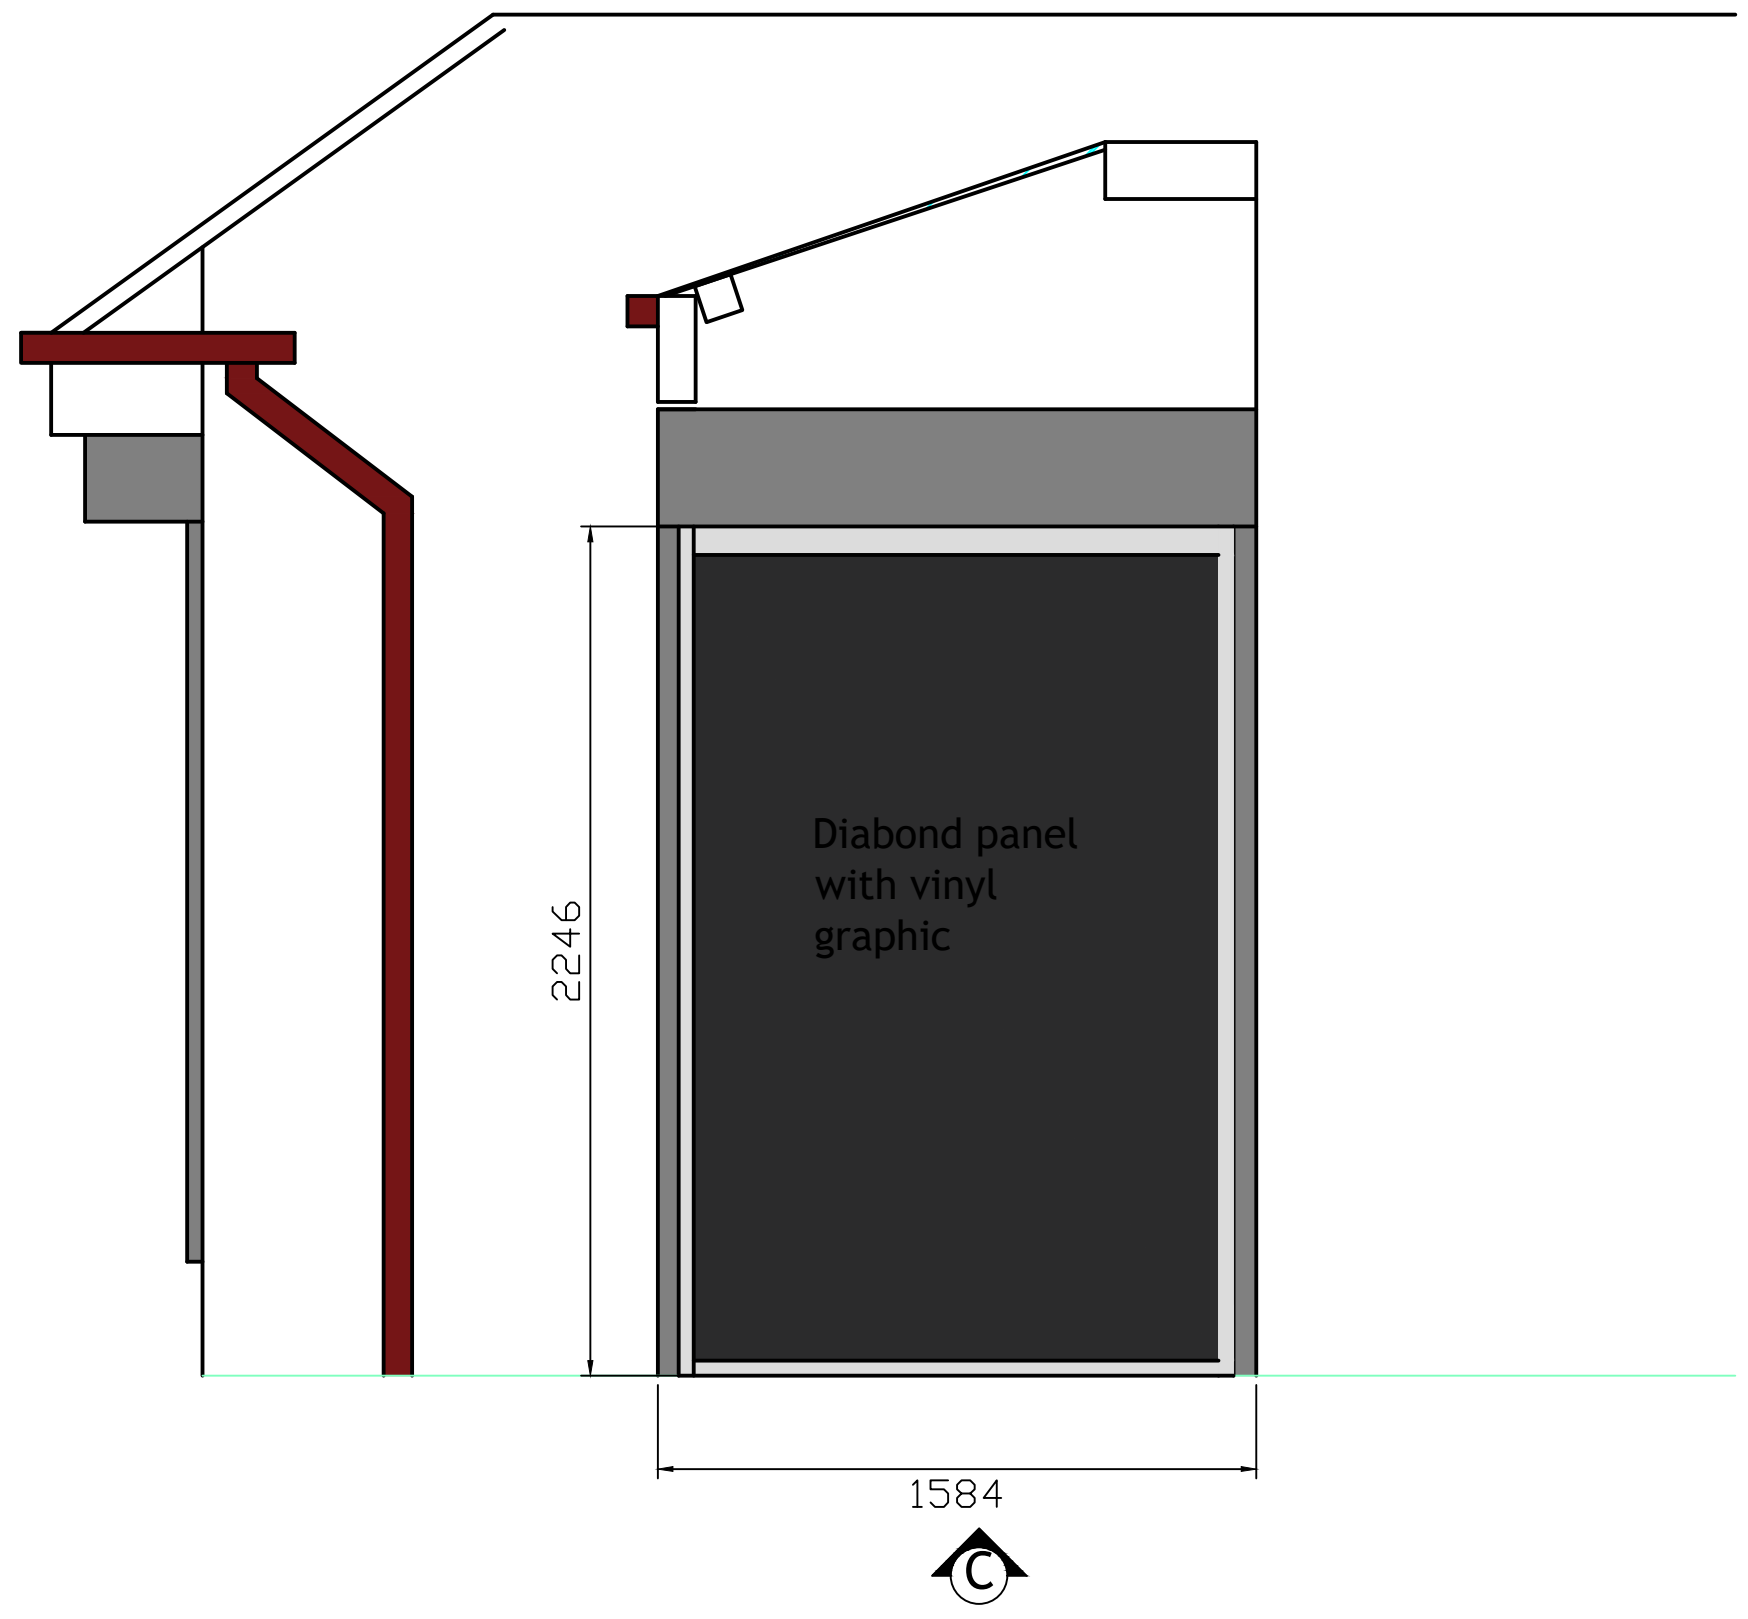

Proposed Shopfront

TITLE 291 High Street Enfield EN3 4DN	
DATE 13/10/23	SCALE 1:20@A3
DRG No 7355F	CLIENT Jay Lakhani
<small>This drawing and all the design work contained within remain the sole property of Crescent Retail Design Ltd. and must not be reproduced or copied without prior written permission.</small>	