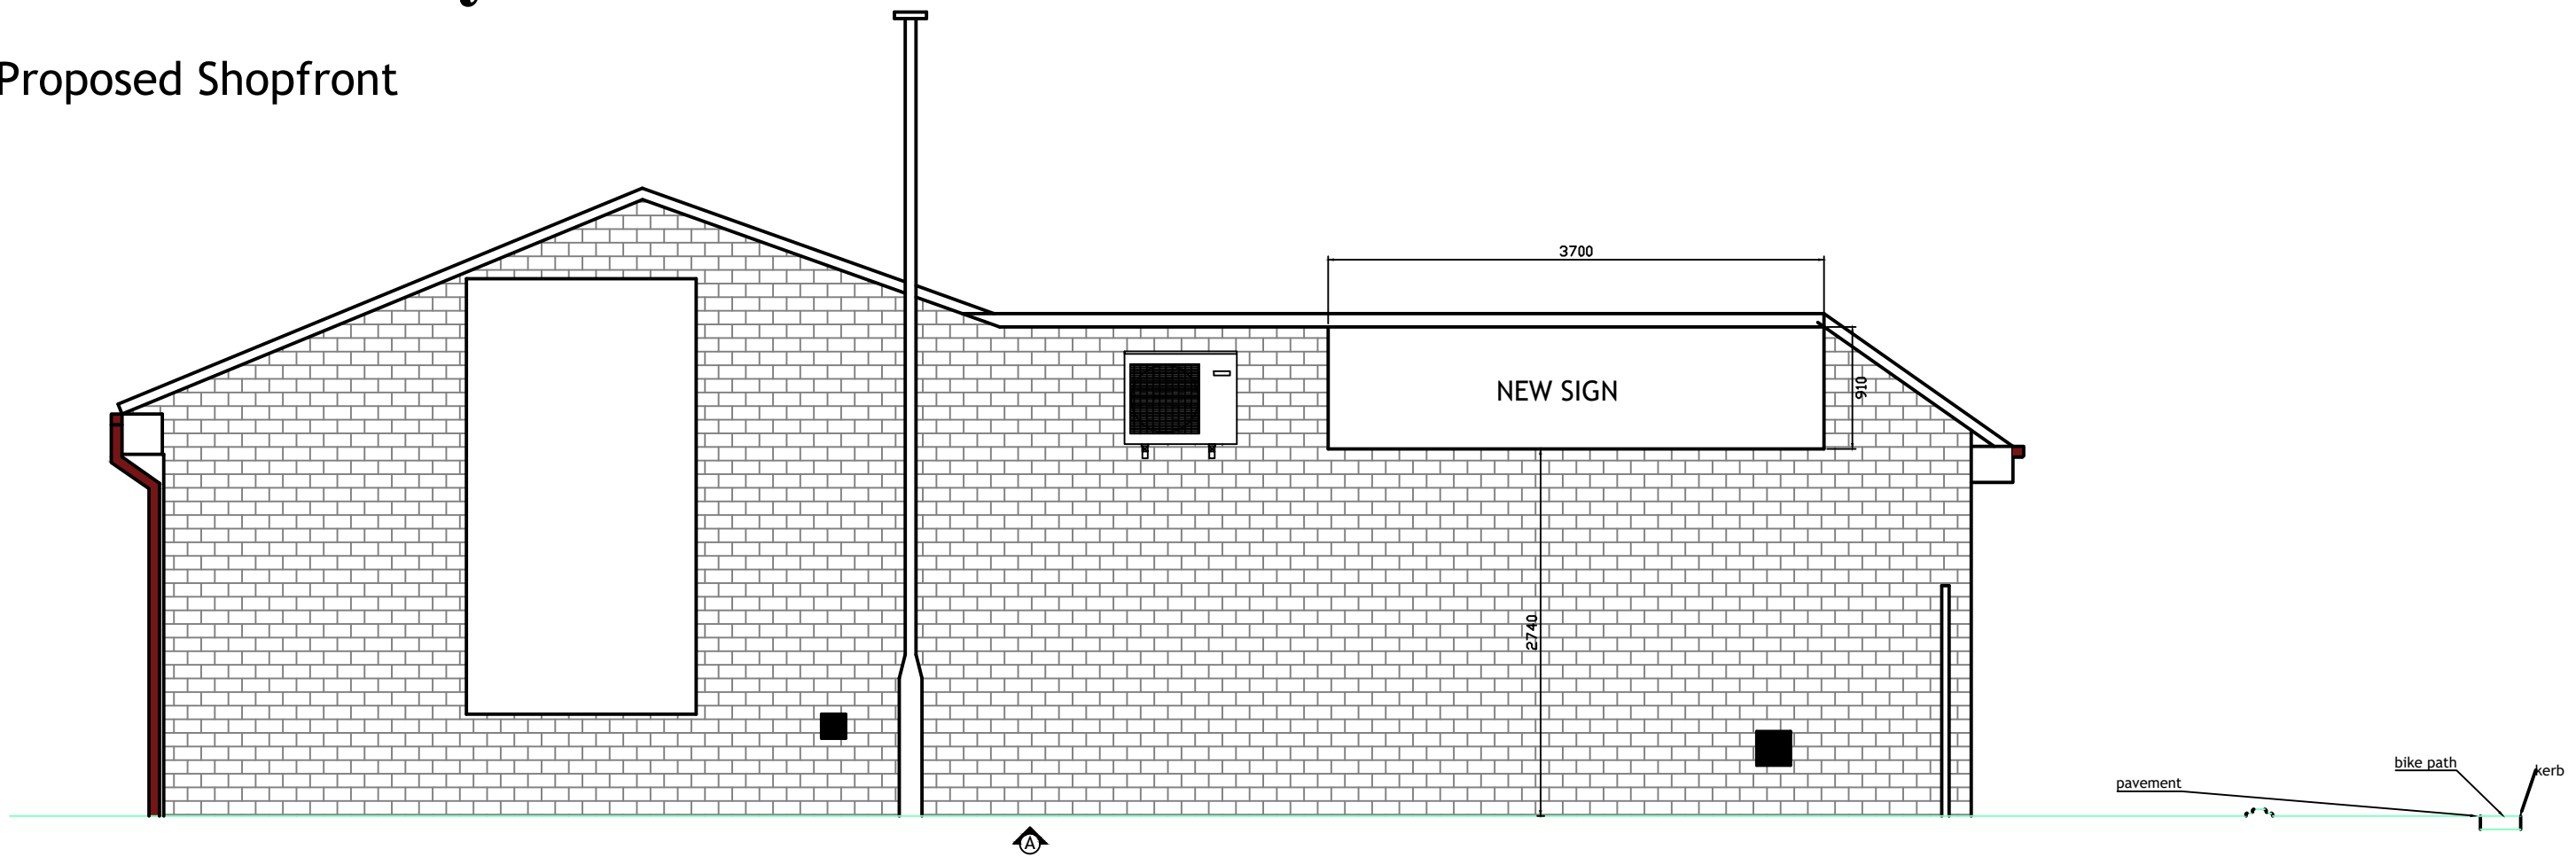

Elgon Pharmacy

Proposed Shopfront

Proposed Shopfront

TITLE 291 High Street Enfield EN3 4DN	
DATE 13/10/23	SCALE 1:50@A3
DRG No 7355F	CLIENT Jay Lakhani
	
<small>This drawing and all the design work contained within remain the sole property of Crescent Retail Design Ltd. and must not be reproduced or copied without prior written permission.</small>	