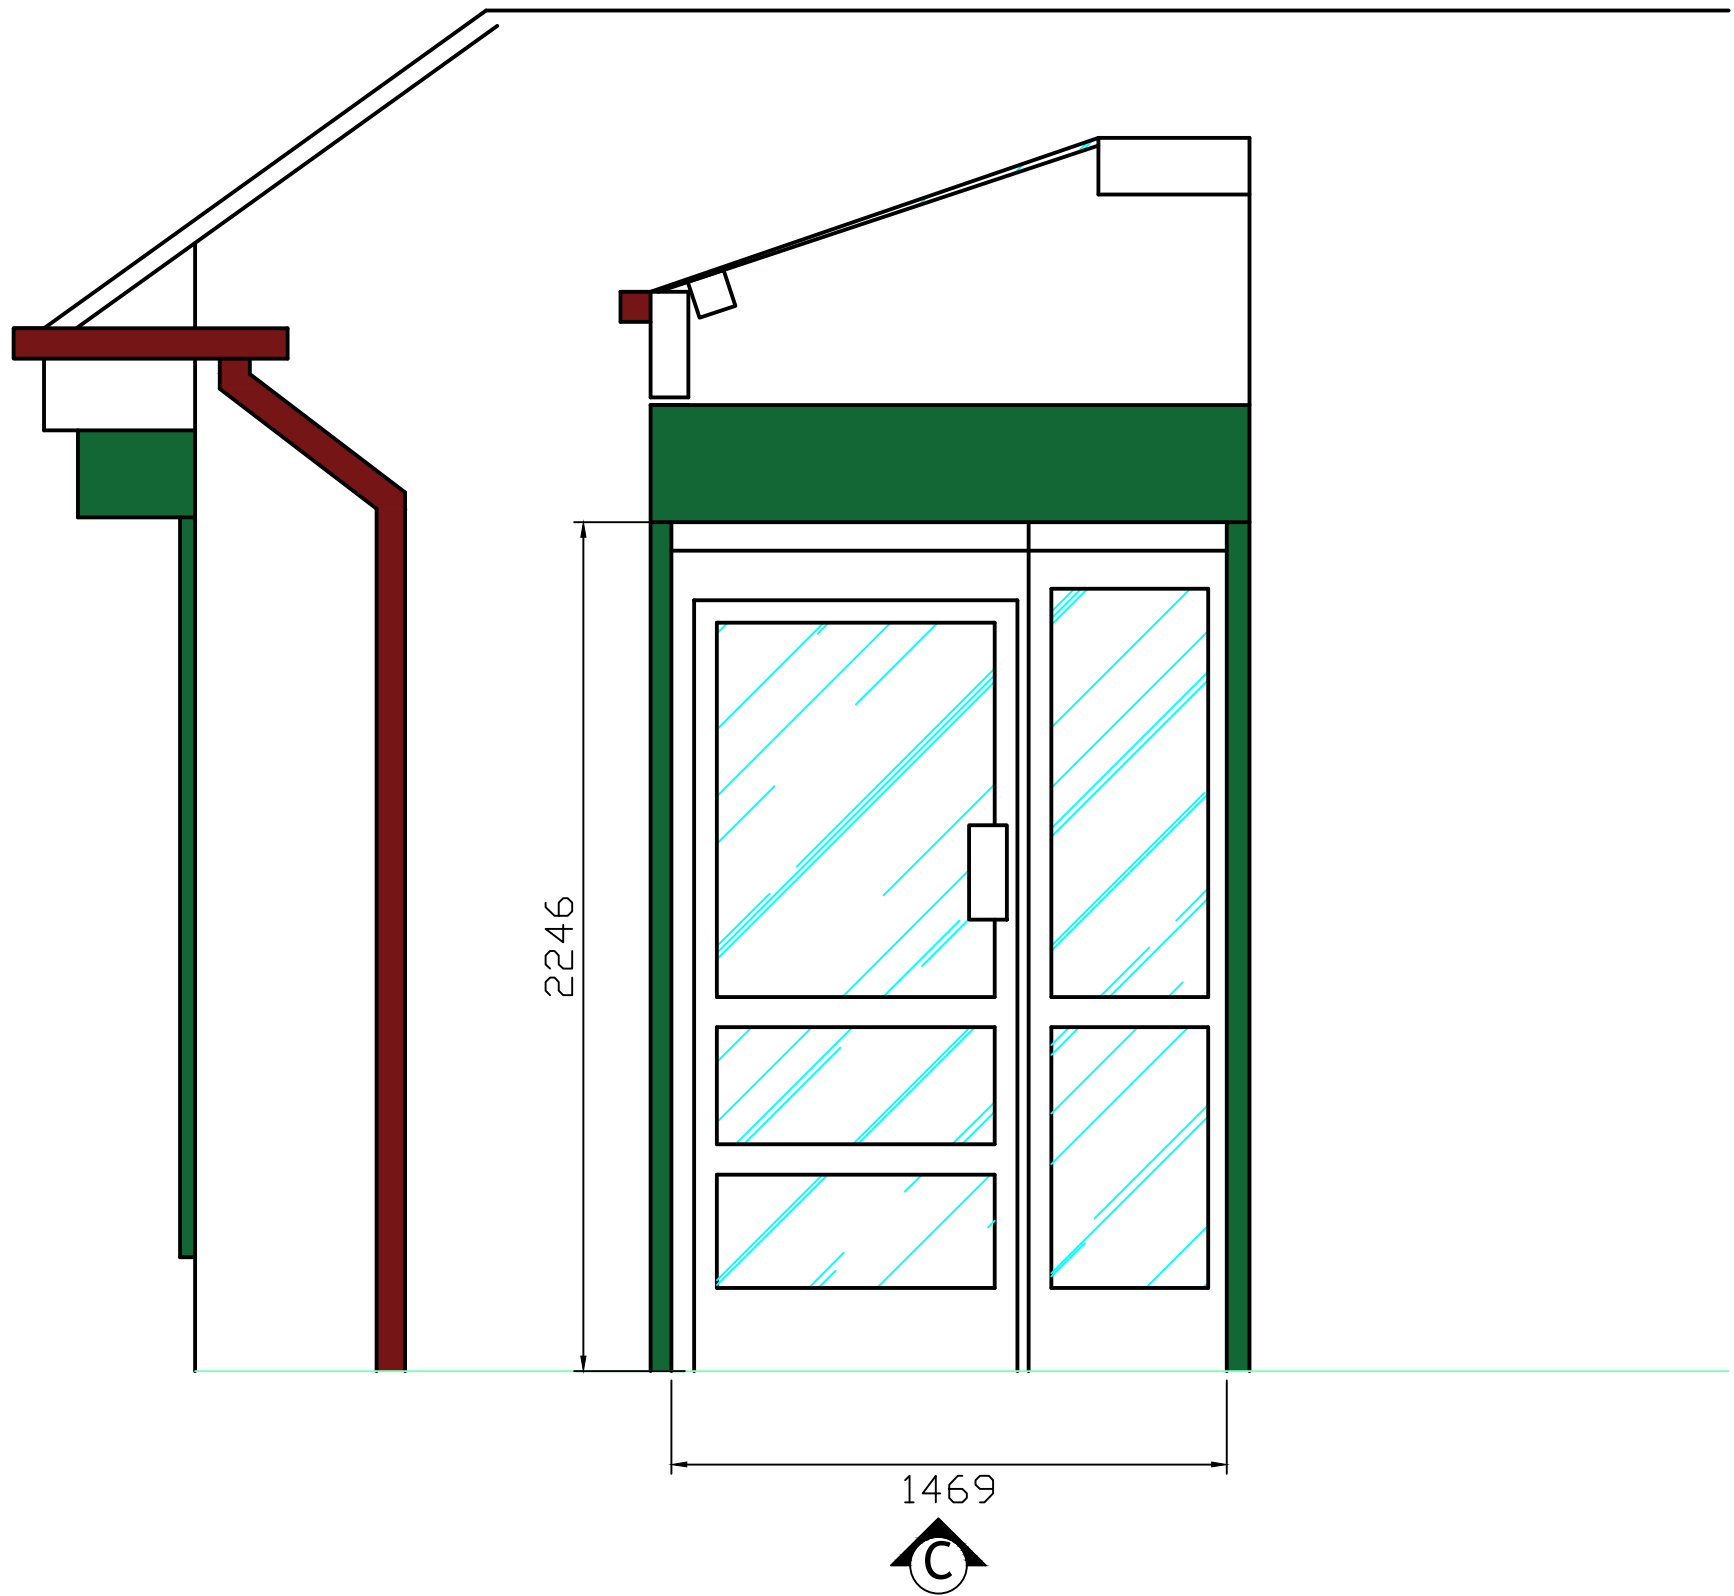

Existing Shopfront

Crescent

www.crescentretaildesign.co.uk
Tel: 01376 515 556 - Fax 01376 518 014

TITLE 291 High Street Enfield EN3 4DN	
DATE 28/09/2023	SCALE 1:20@A3
DRG No 7355F	CLIENT Jay Lakhani
	
<small>This drawing and all the design work contained within remain the sole property of Crescent Retail Design Ltd. and must not be reproduced or copied without prior written permission.</small>	