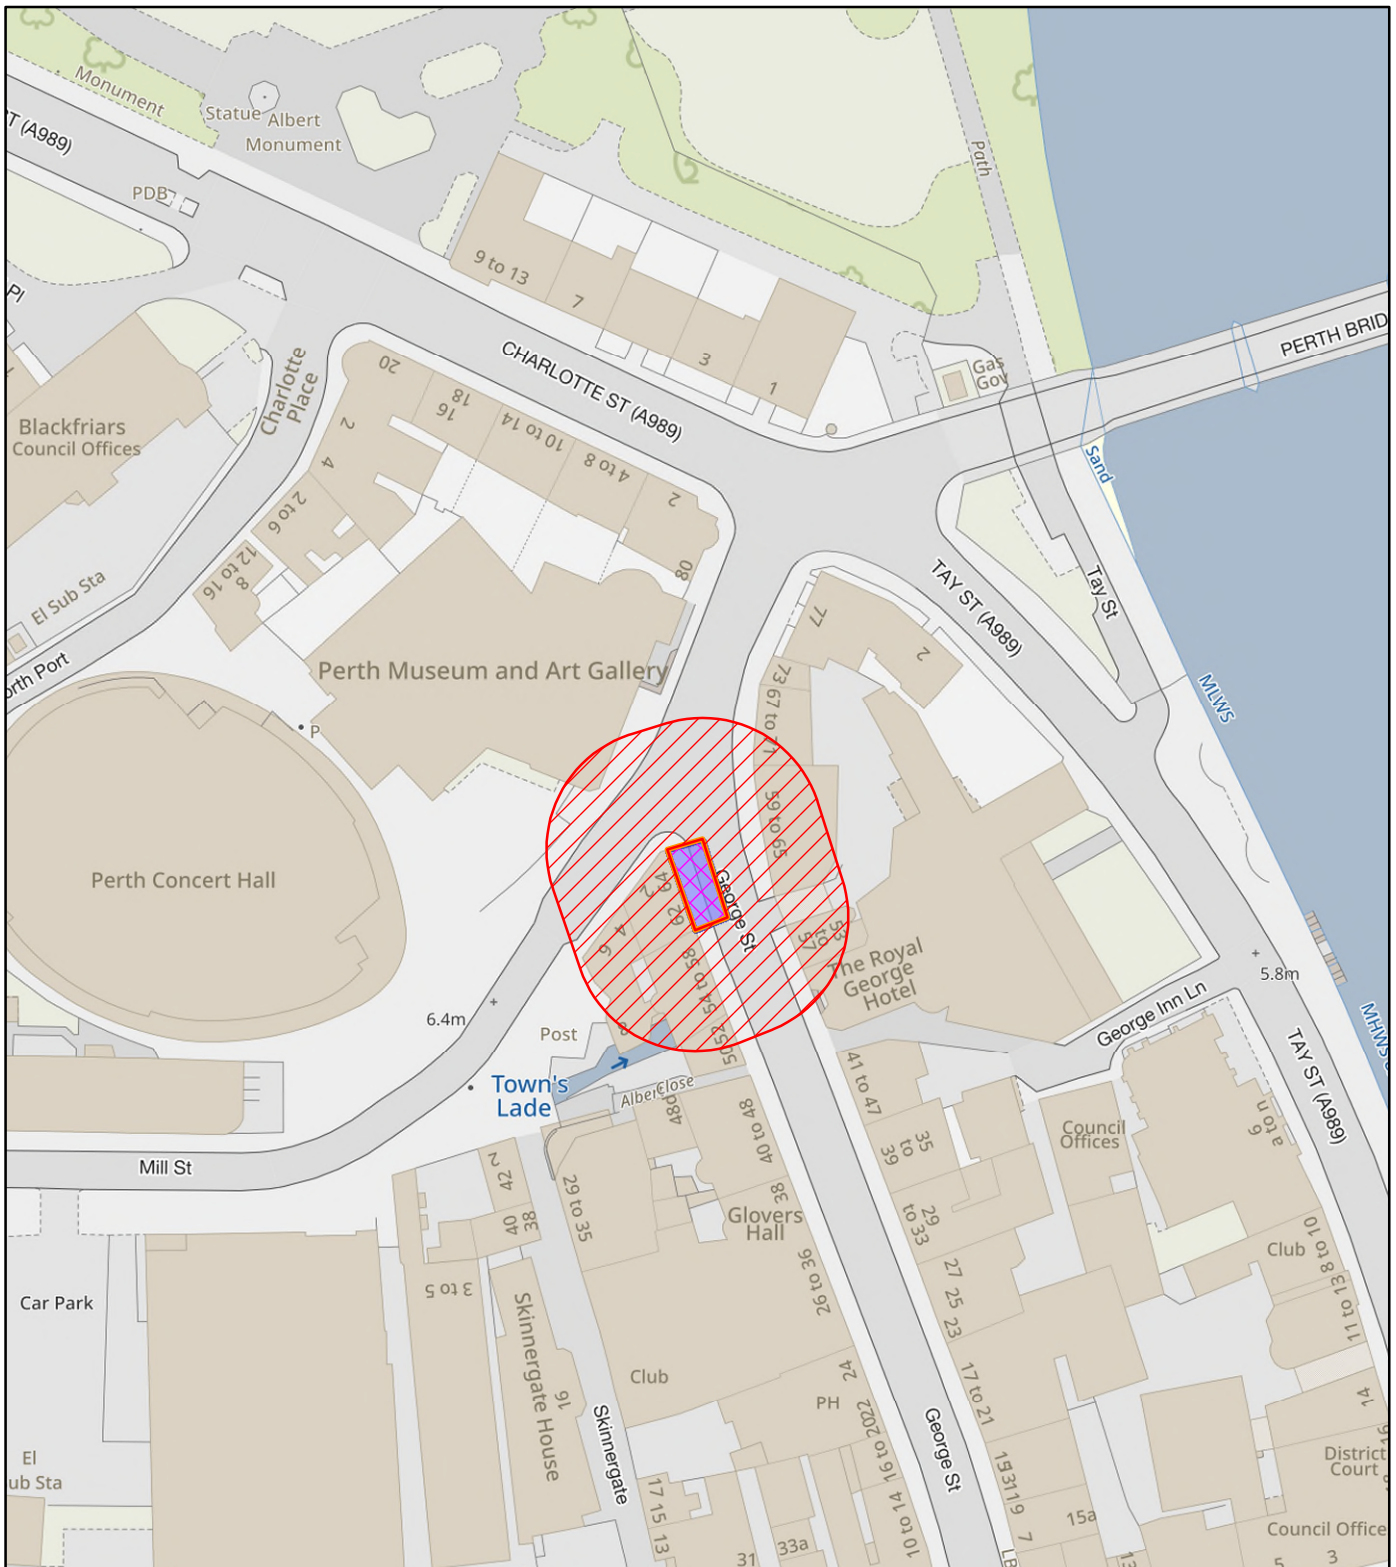

Perth & Kinross Council

NEIGHBOUR NOTIFICATION

Location Plan showing planning application site

This map is for Neighbour Notification ONLY. It must not be reproduced or used for any other purpose.

© Crown copyright [and database rights] 2023 OS 100016971. You are permitted to use this data solely to enable you to respond to, or interact with, the organisation that provided you with the data. You are not permitted to copy, sub-licence, distribute or sell any of this data to third parties in any form.