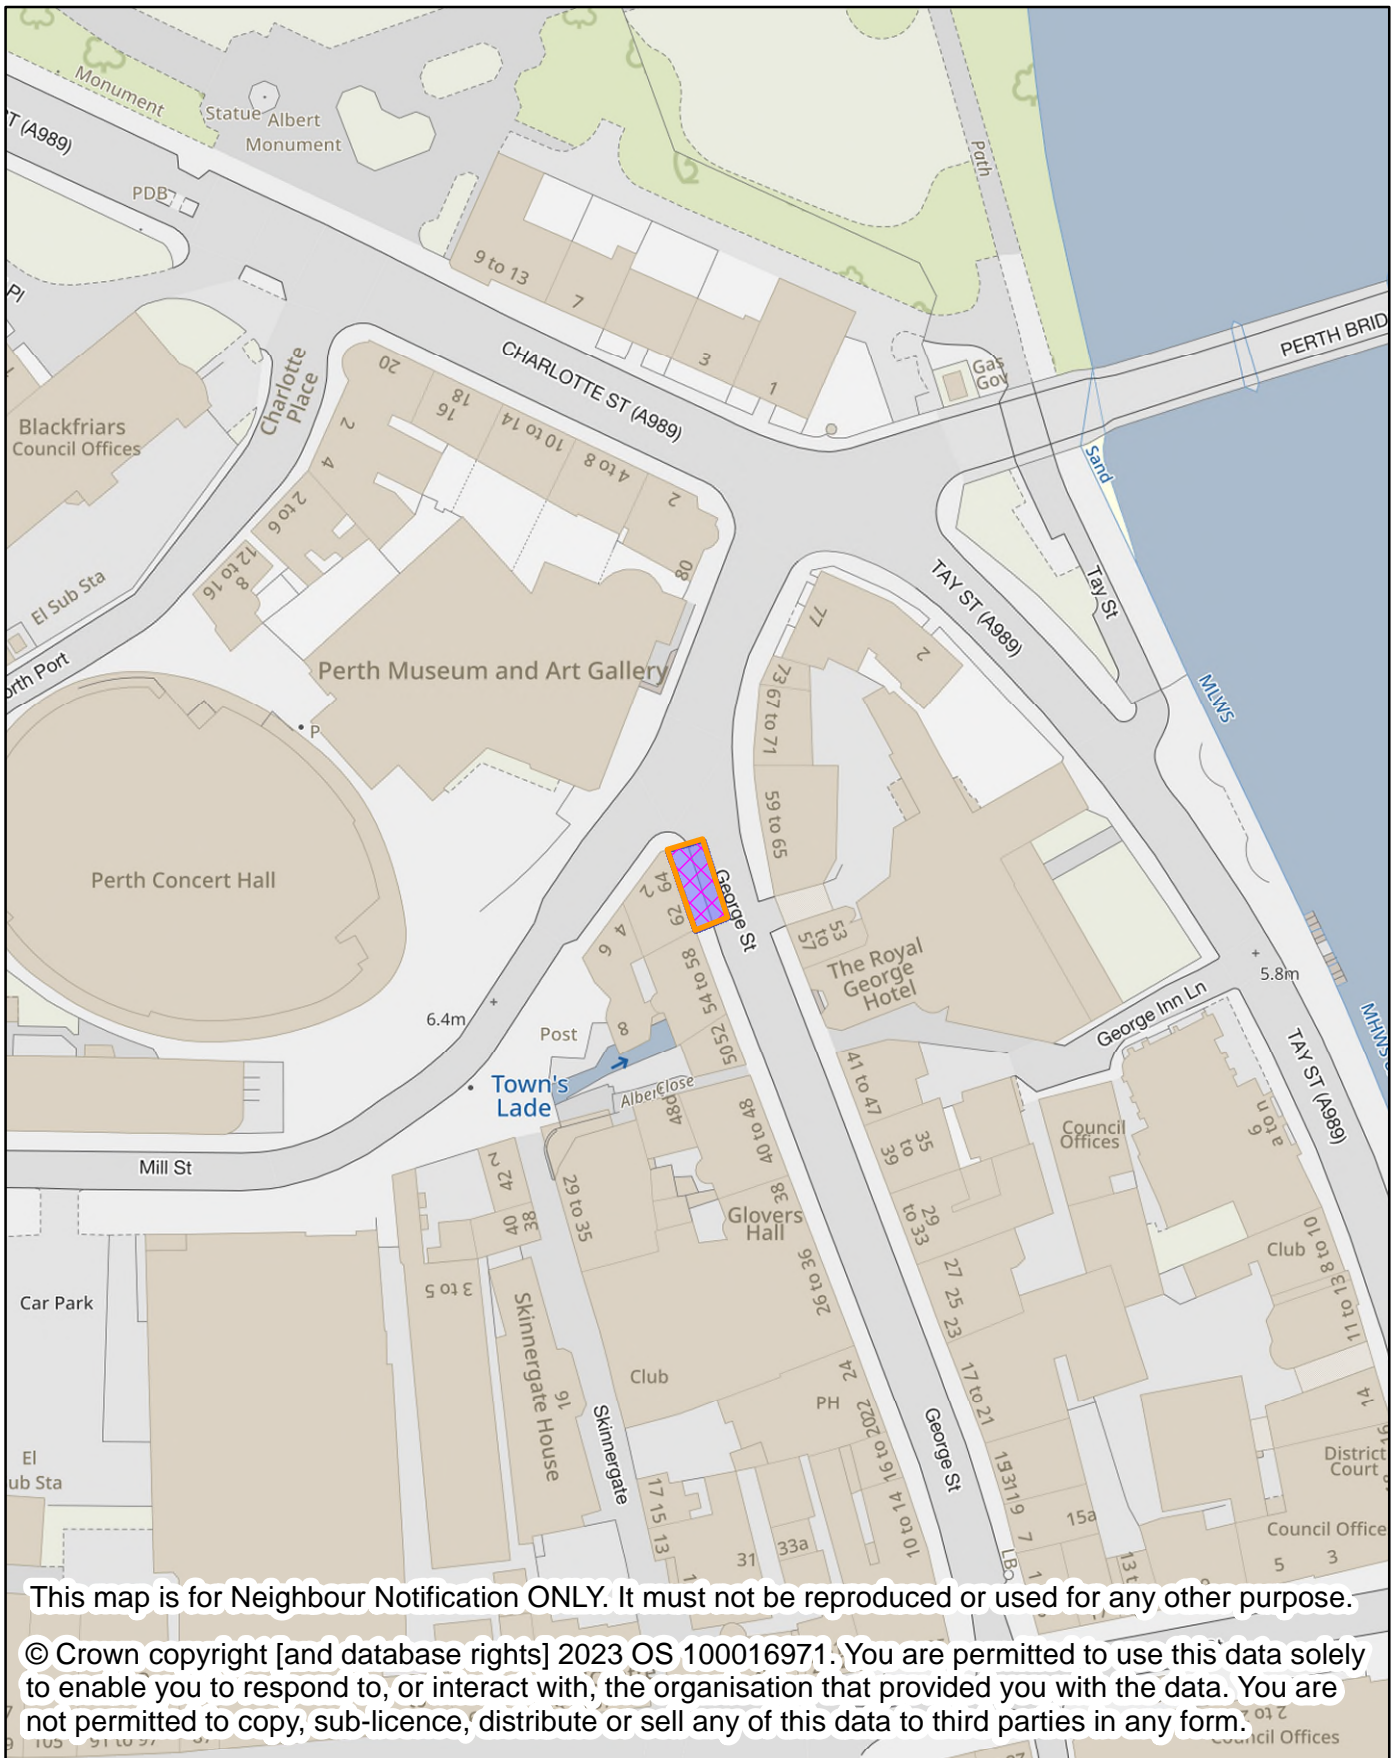

Perth & Kinross Council

NEIGHBOUR NOTIFICATION

Location Plan showing planning application site

This map is for Neighbour Notification ONLY. It must not be reproduced or used for any other purpose.

© Crown copyright [and database rights] 2023 OS 100016971. You are permitted to use this data solely to enable you to respond to, or interact with, the organisation that provided you with the data. You are not permitted to copy, sub-licence, distribute or sell any of this data to third parties in any form.