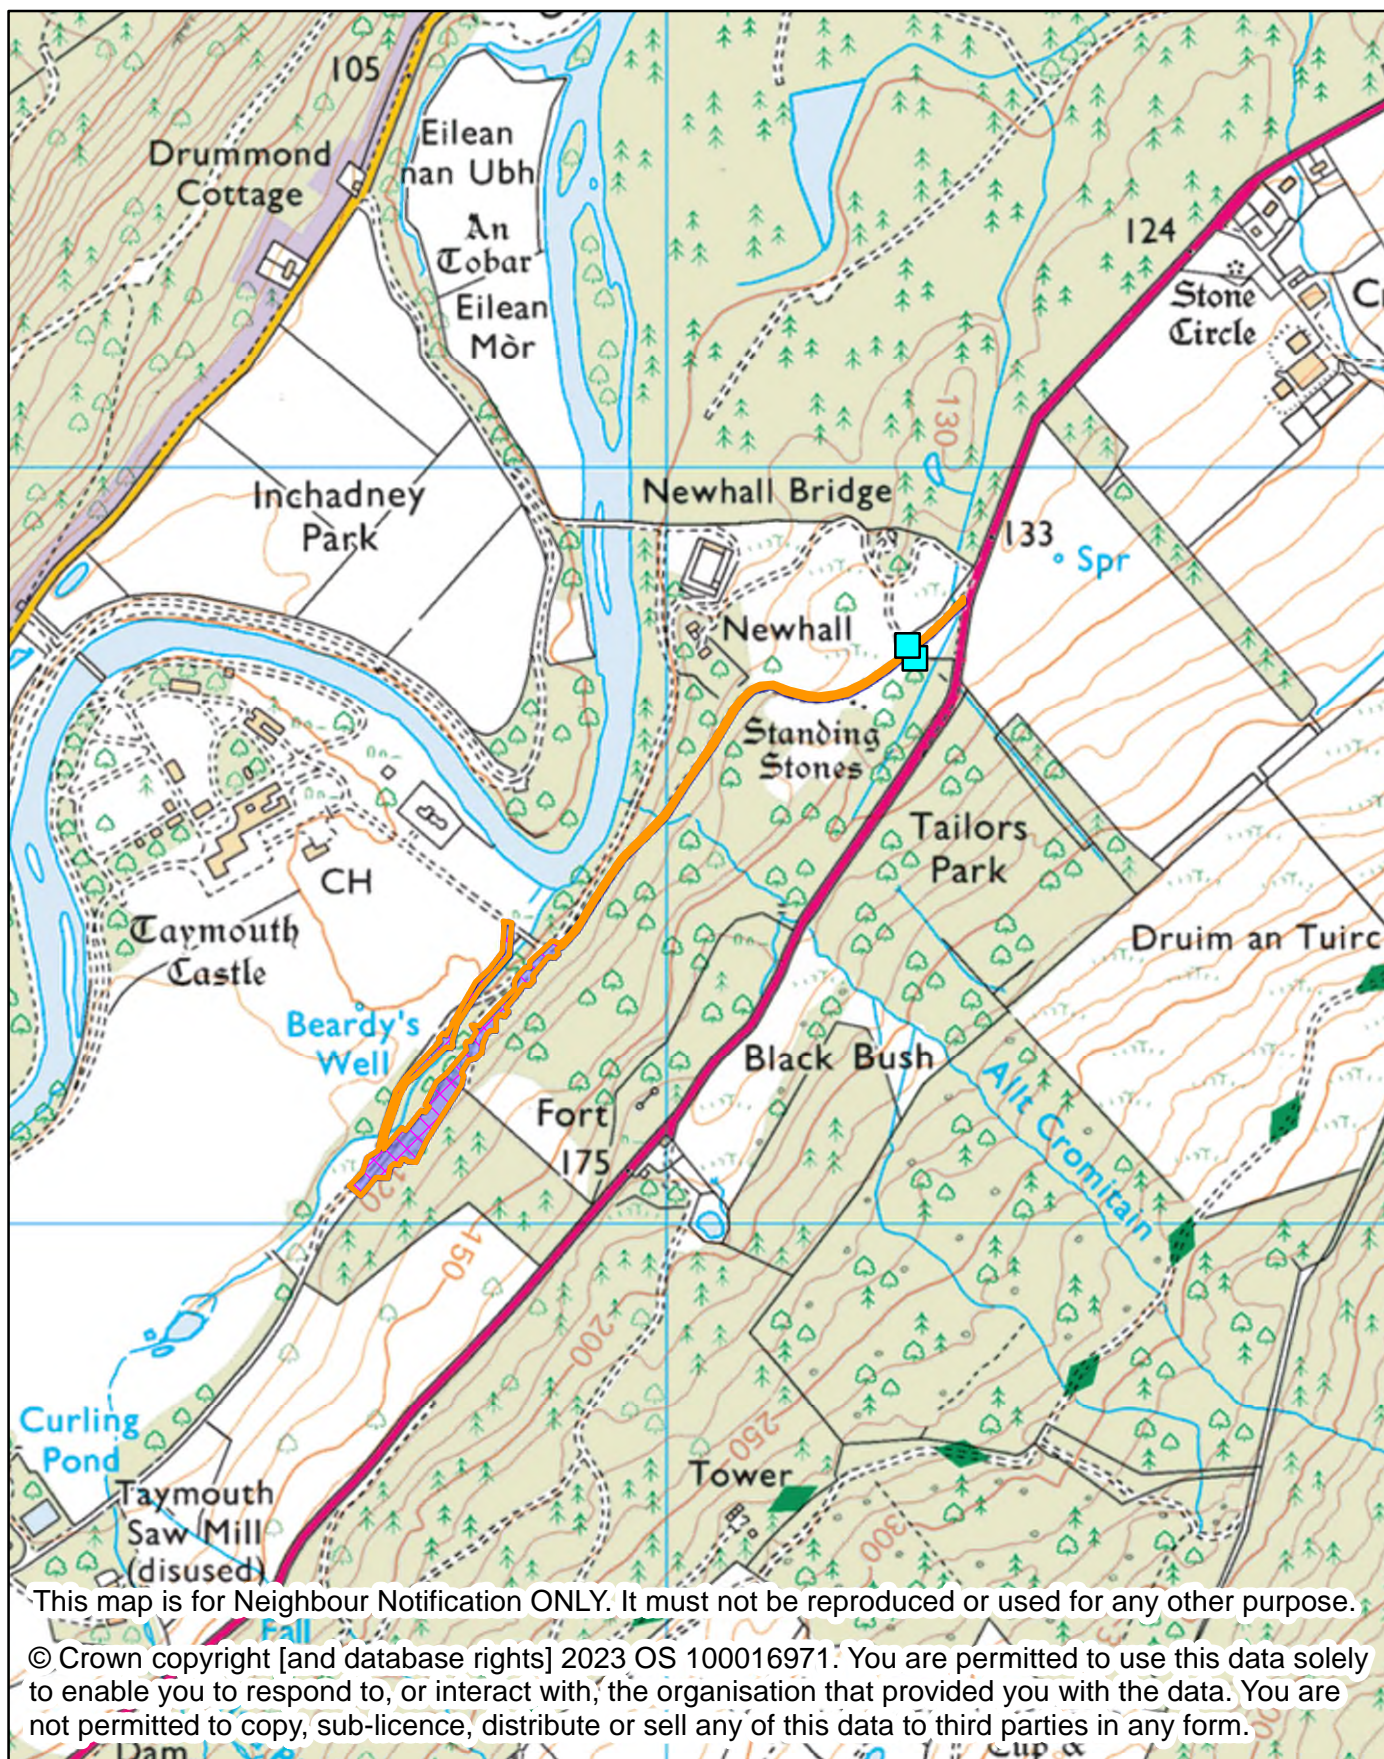

Perth & Kinross Council

NEIGHBOUR NOTIFICATION

Location Plan showing planning application site

This map is for Neighbour Notification ONLY. It must not be reproduced or used for any other purpose.

© Crown copyright [and database rights] 2023 OS 100016971. You are permitted to use this data solely to enable you to respond to, or interact with, the organisation that provided you with the data. You are not permitted to copy, sub-licence, distribute or sell any of this data to third parties in any form.