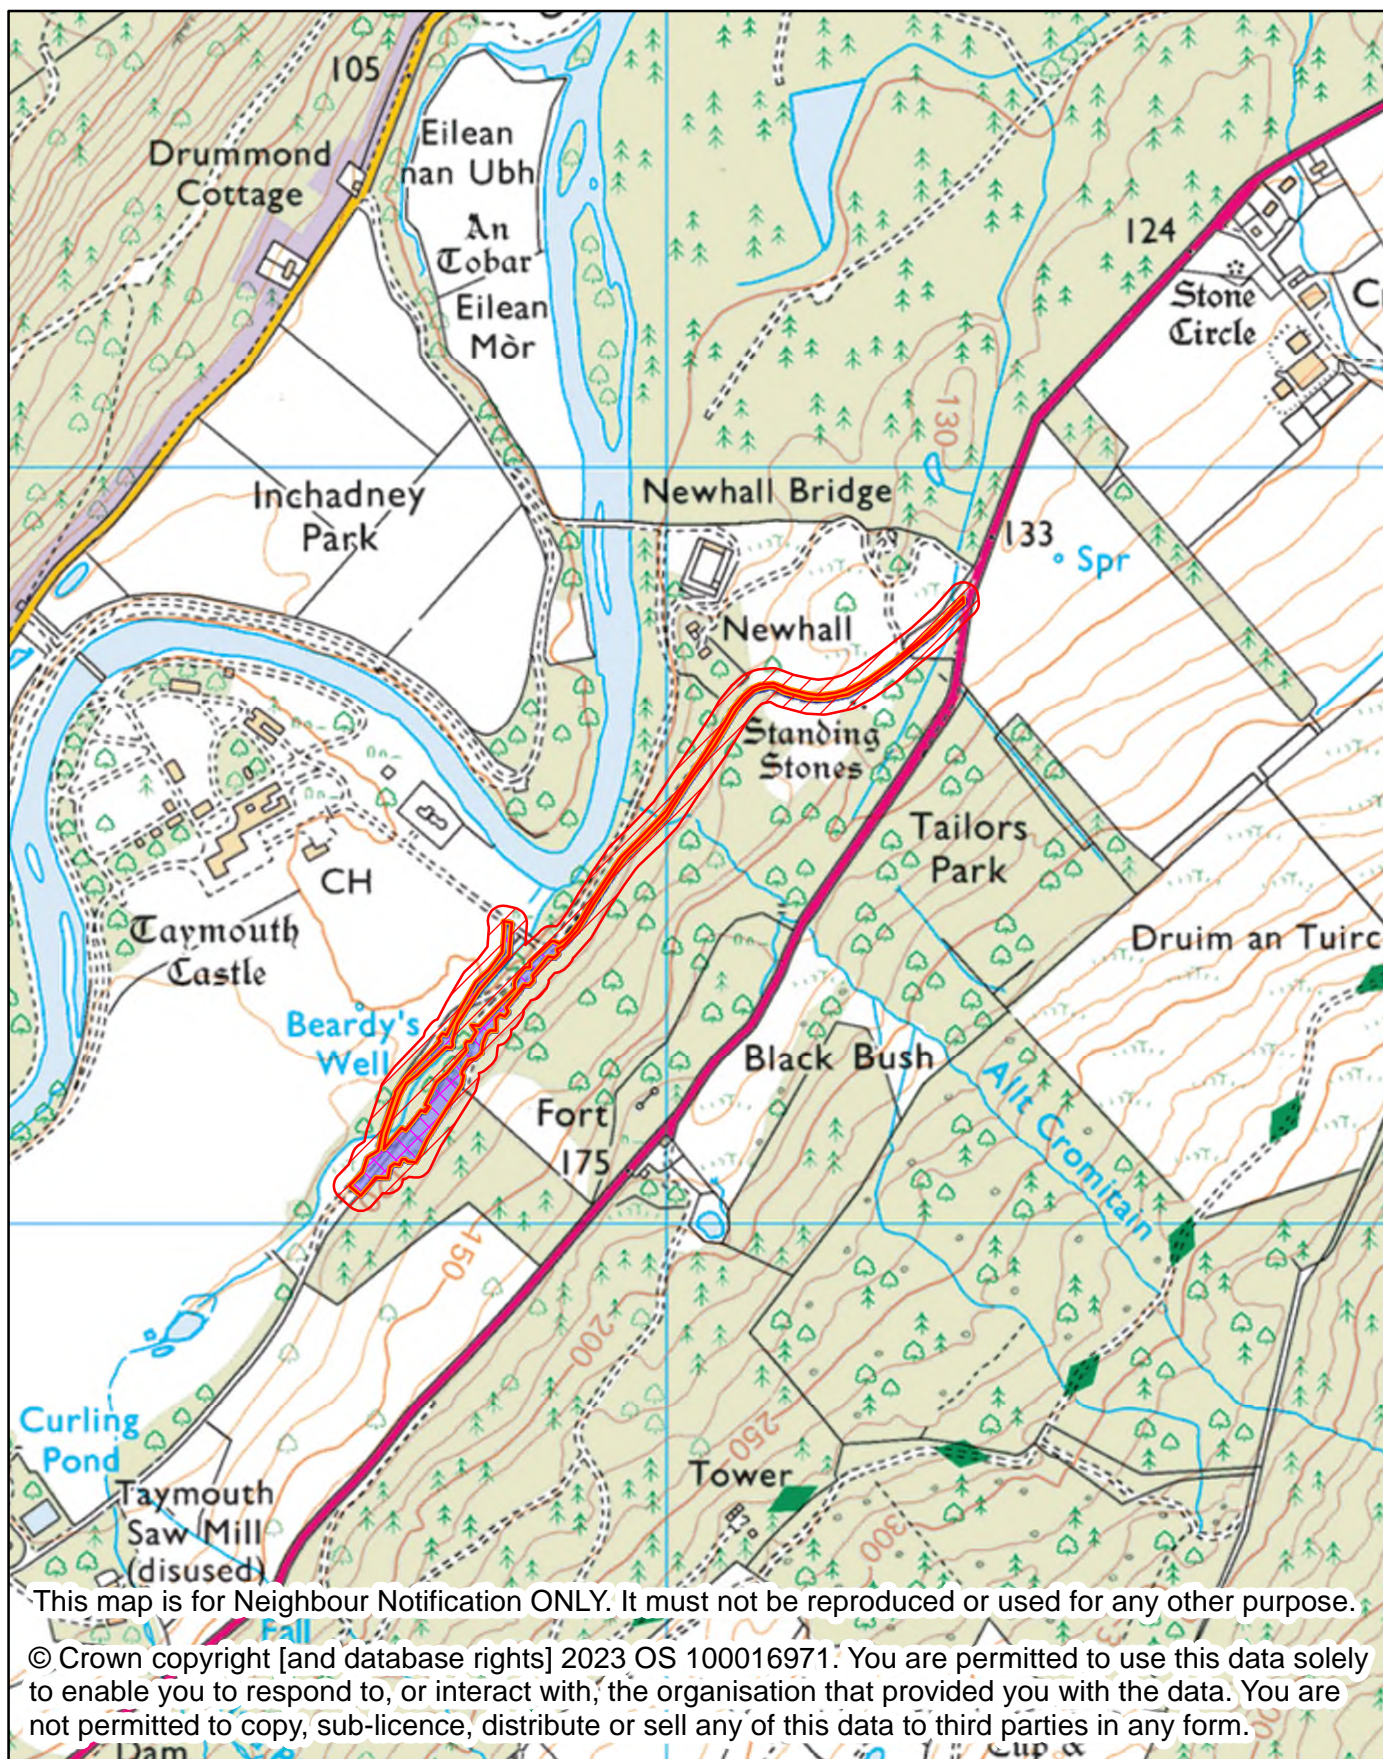

Perth & Kinross Council

NEIGHBOUR NOTIFICATION

Location Plan showing planning application site

This map is for Neighbour Notification ONLY. It must not be reproduced or used for any other purpose.

© Crown copyright [and database rights] 2023 OS 100016971. You are permitted to use this data solely to enable you to respond to, or interact with, the organisation that provided you with the data. You are not permitted to copy, sub-licence, distribute or sell any of this data to third parties in any form.