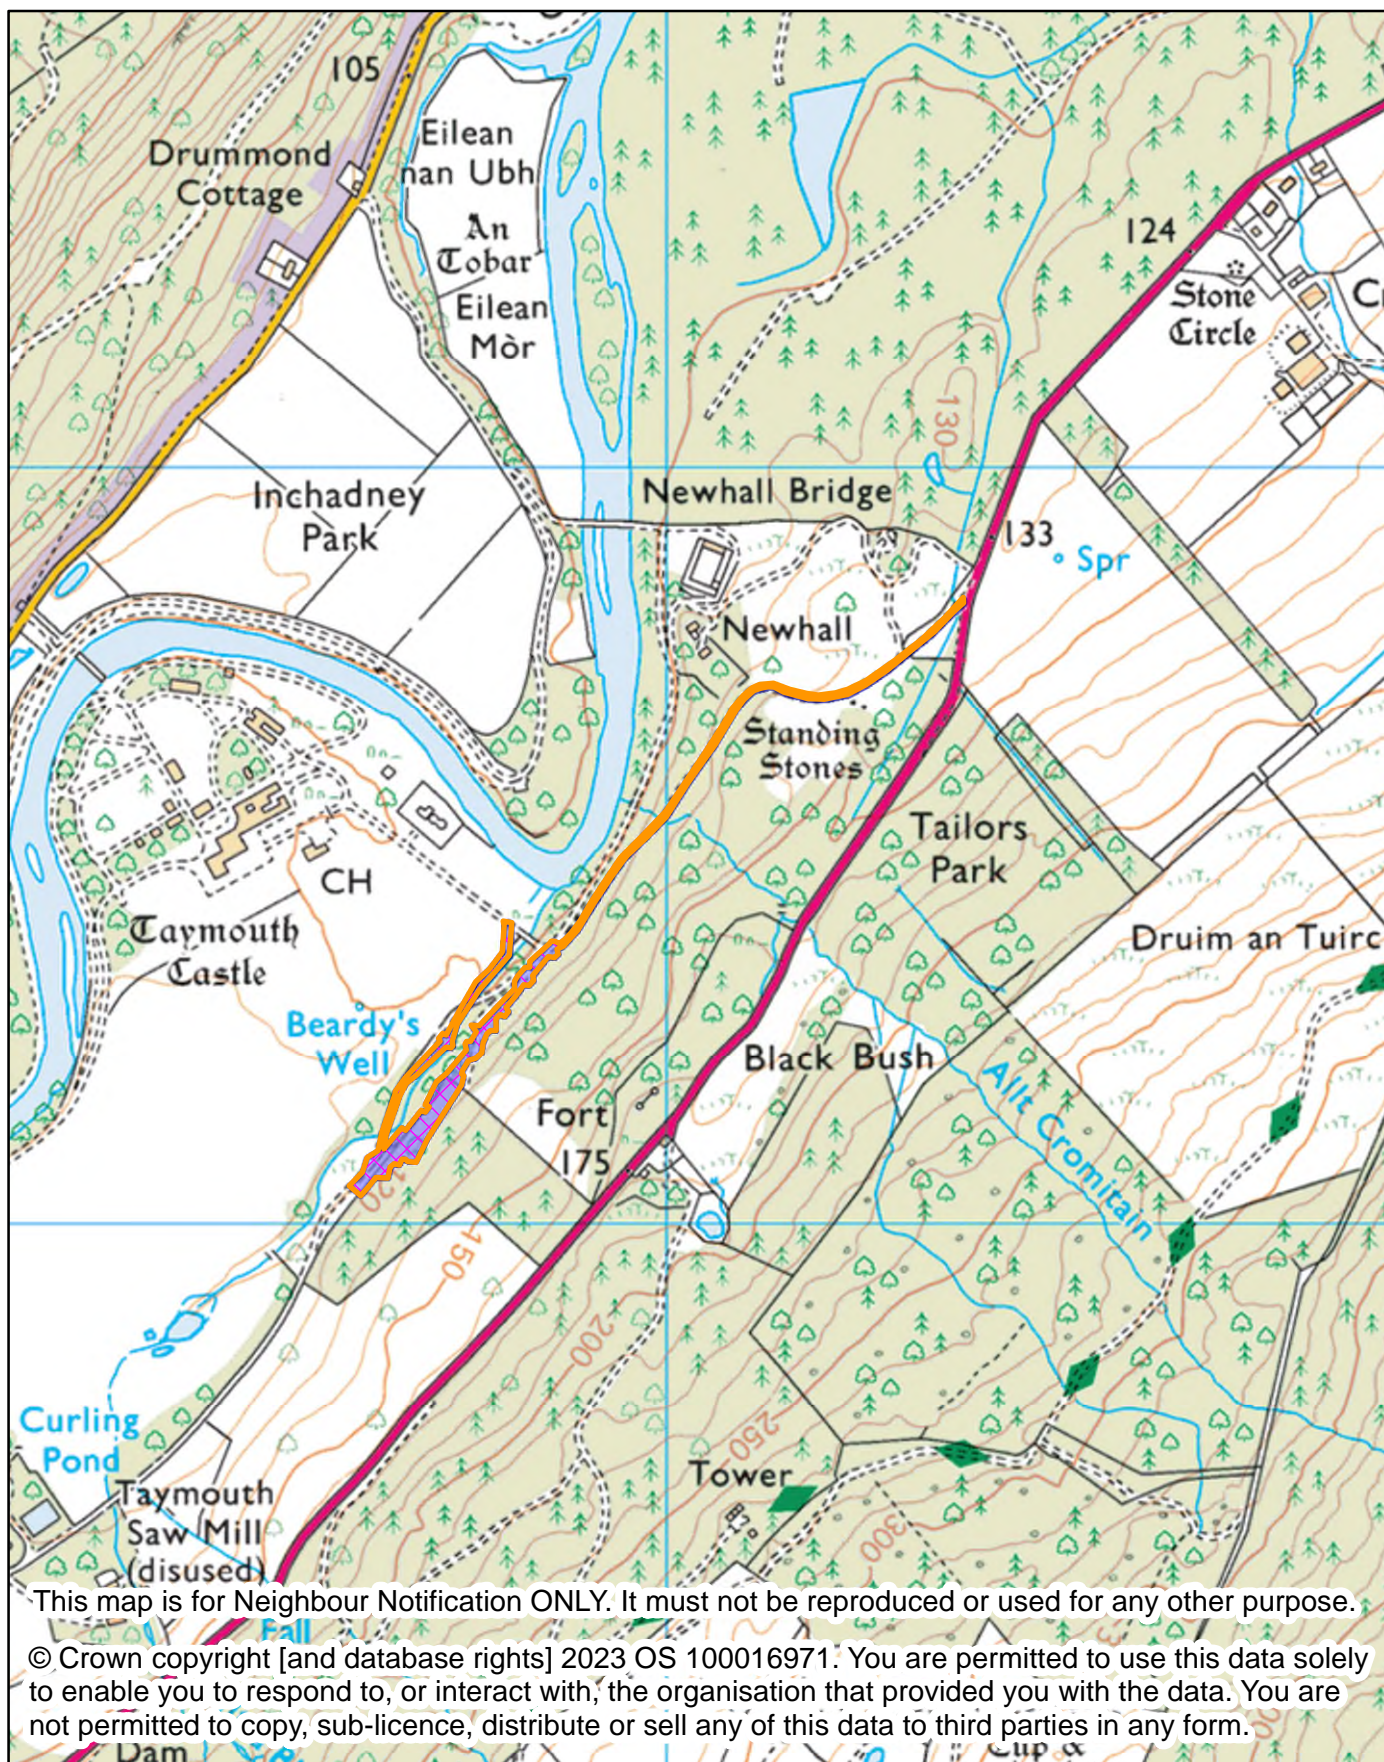

Perth & Kinross Council

NEIGHBOUR NOTIFICATION

Location Plan showing planning application site

This map is for Neighbour Notification ONLY. It must not be reproduced or used for any other purpose.

© Crown copyright [and database rights] 2023 OS 100016971. You are permitted to use this data solely to enable you to respond to, or interact with, the organisation that provided you with the data. You are not permitted to copy, sub-licence, distribute or sell any of this data to third parties in any form.