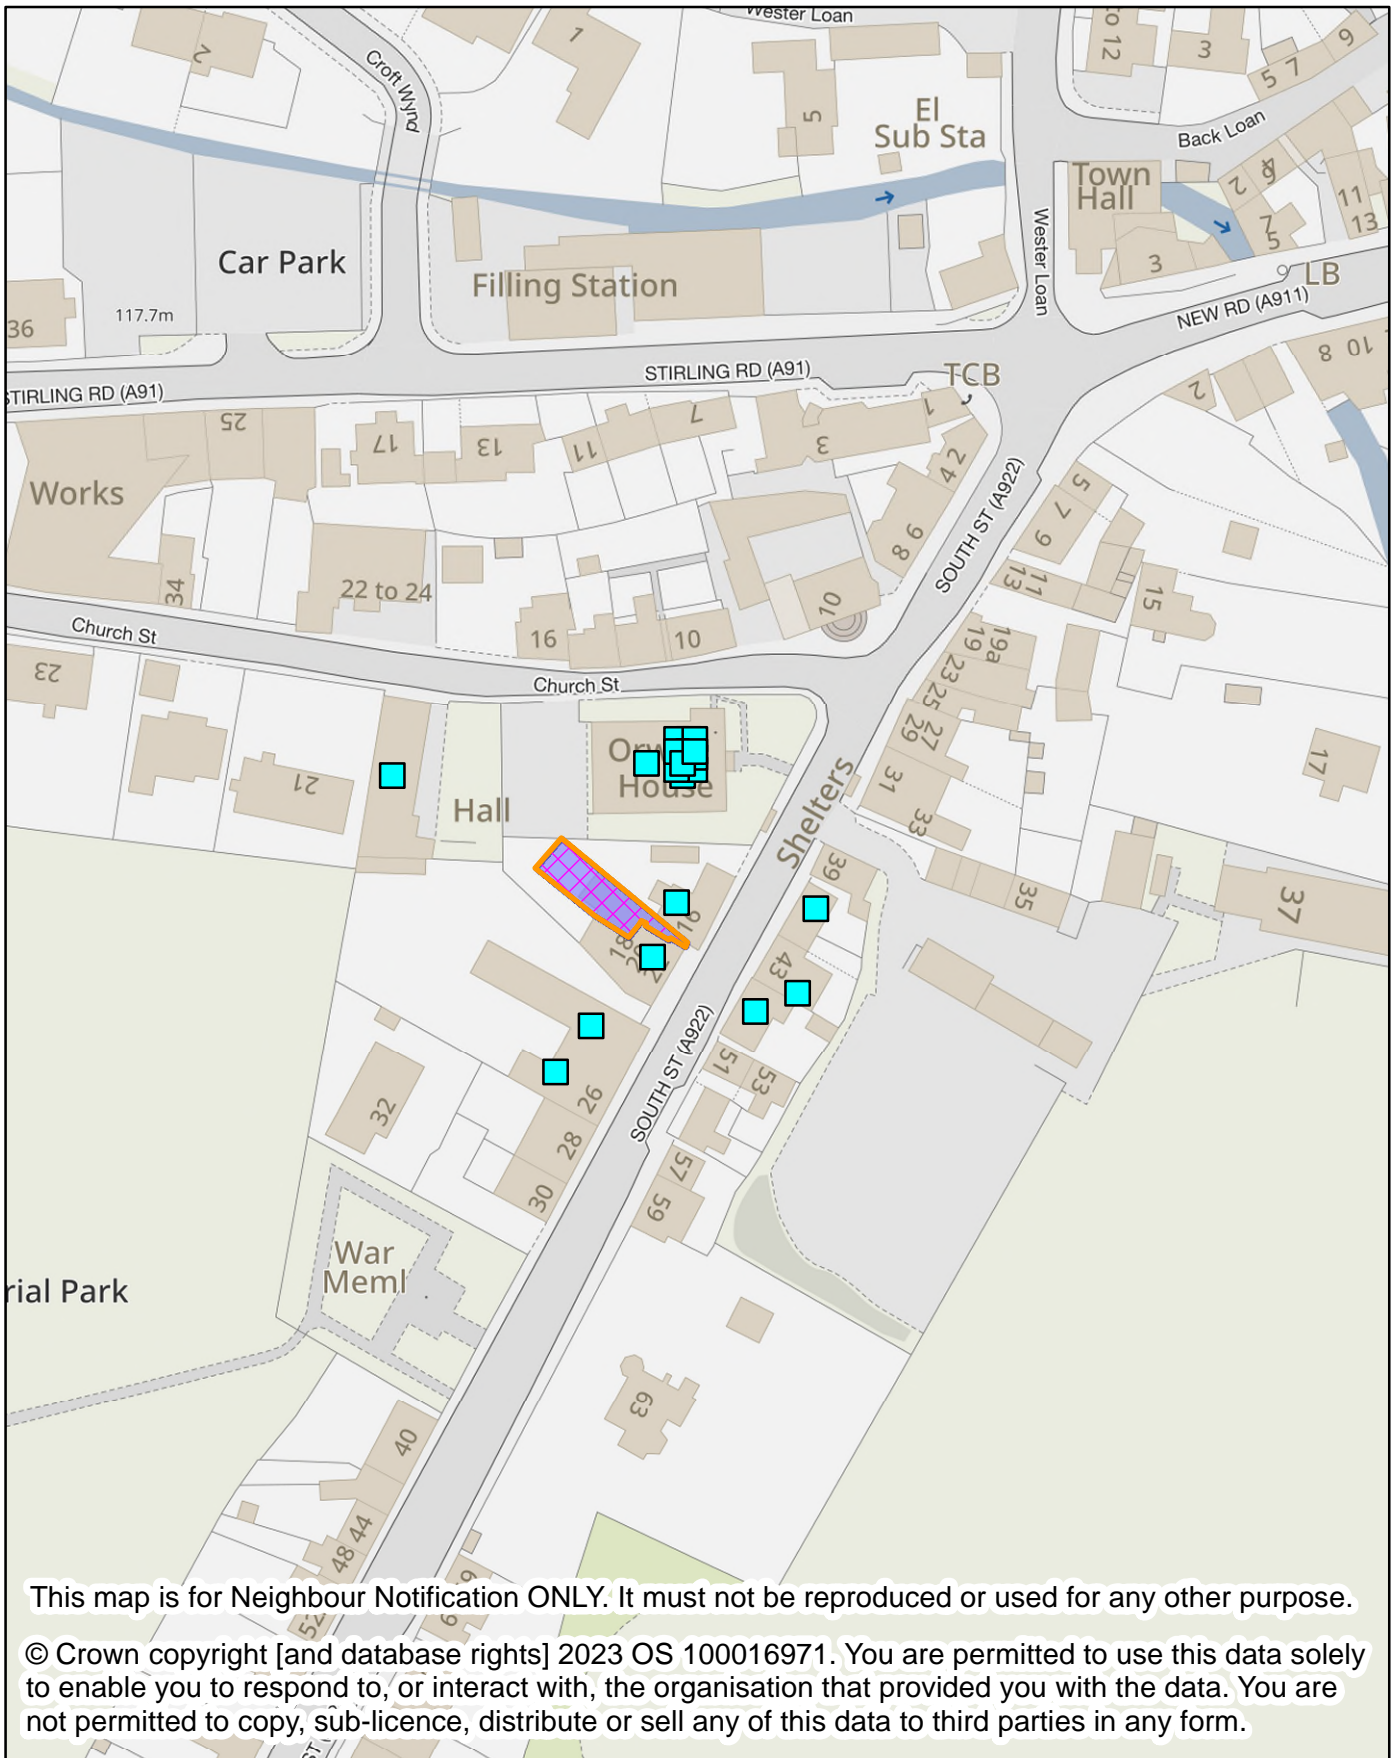

Perth & Kinross Council

NEIGHBOUR NOTIFICATION

Location Plan showing planning application site

This map is for Neighbour Notification ONLY. It must not be reproduced or used for any other purpose.

© Crown copyright [and database rights] 2023 OS 100016971. You are permitted to use this data solely to enable you to respond to, or interact with, the organisation that provided you with the data. You are not permitted to copy, sub-licence, distribute or sell any of this data to third parties in any form.