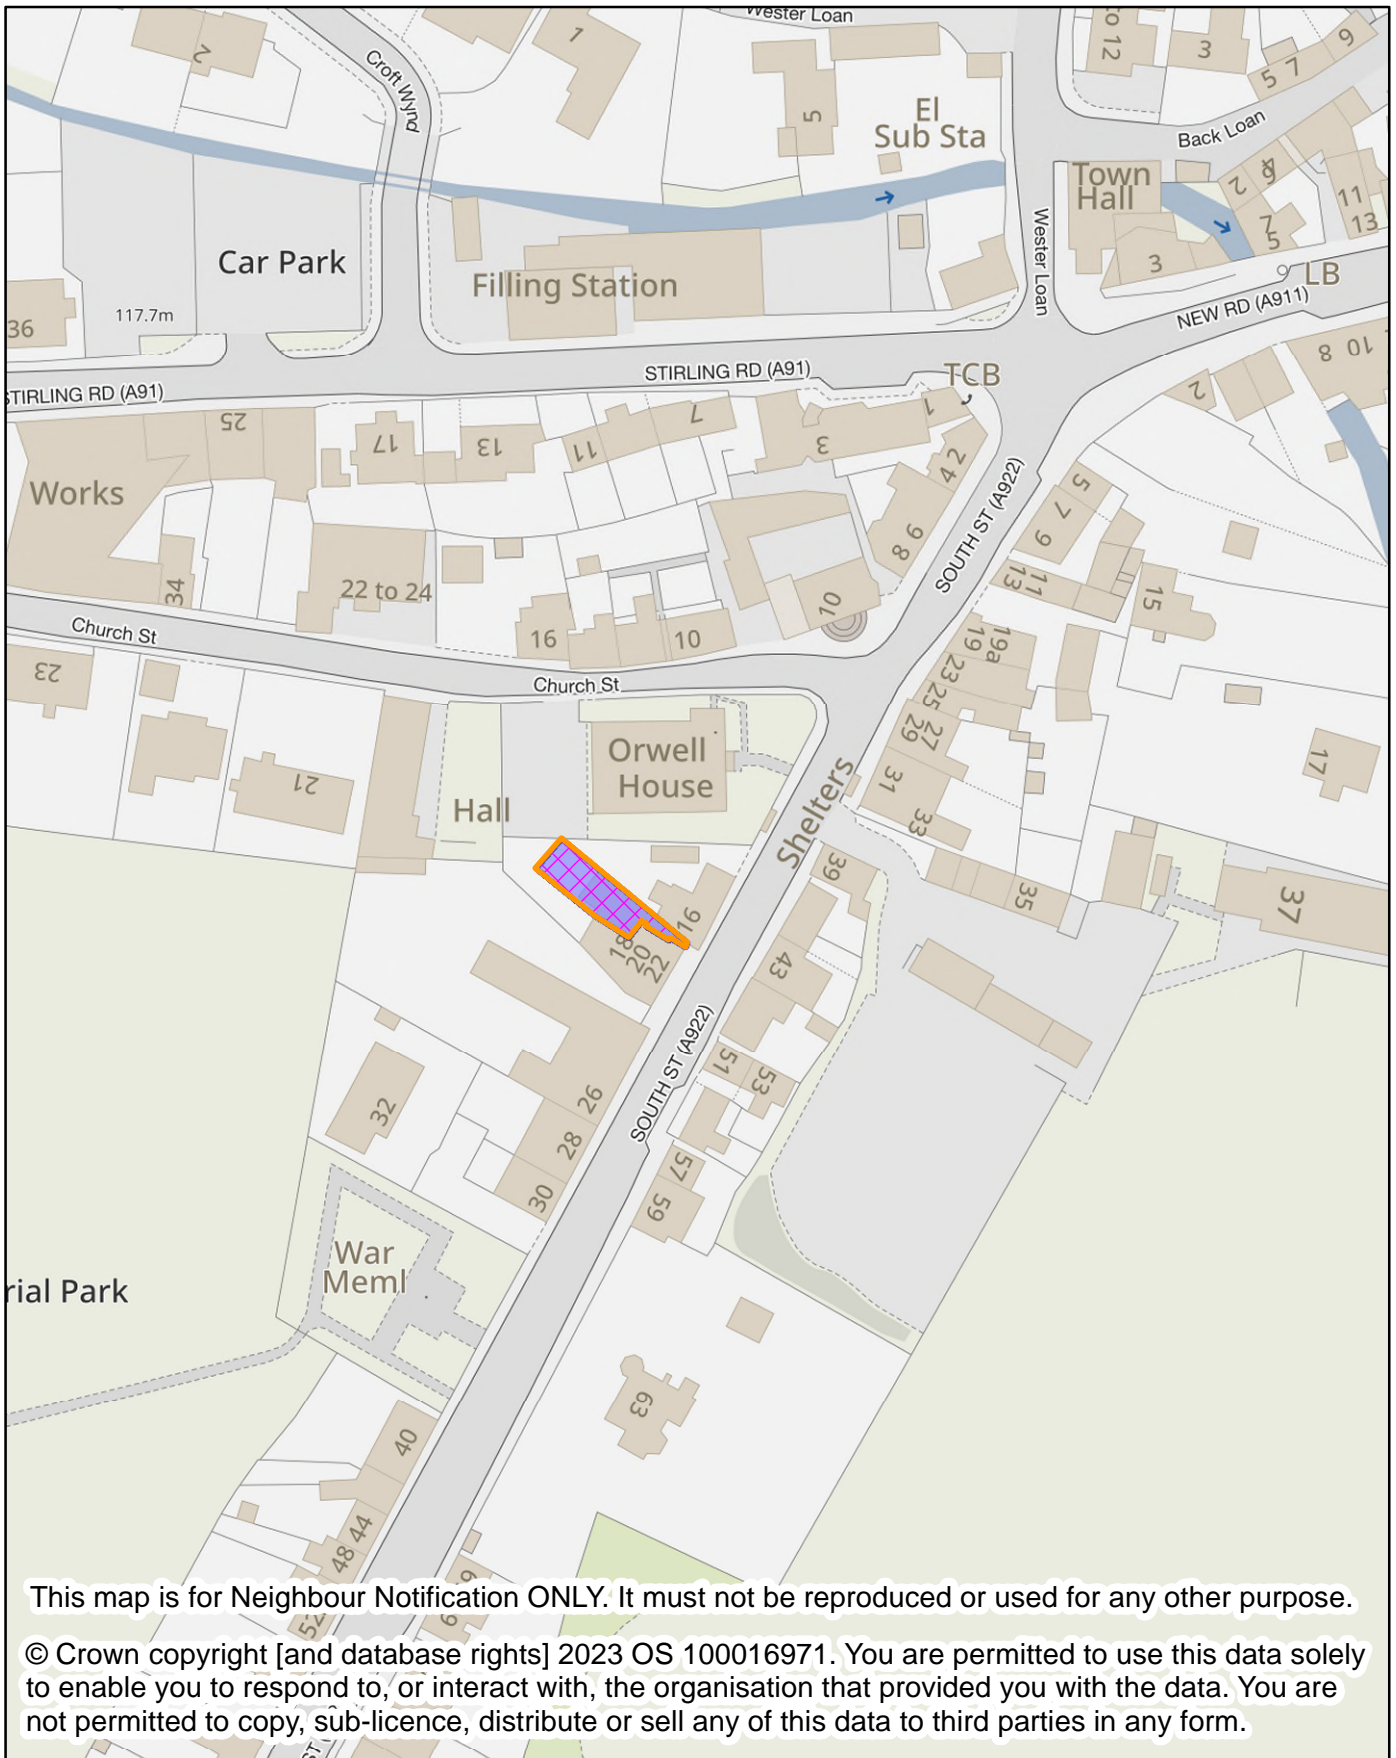

Perth & Kinross Council

NEIGHBOUR NOTIFICATION

Location Plan showing planning application site

This map is for Neighbour Notification ONLY. It must not be reproduced or used for any other purpose.

© Crown copyright [and database rights] 2023 OS 100016971. You are permitted to use this data solely to enable you to respond to, or interact with, the organisation that provided you with the data. You are not permitted to copy, sub-licence, distribute or sell any of this data to third parties in any form.