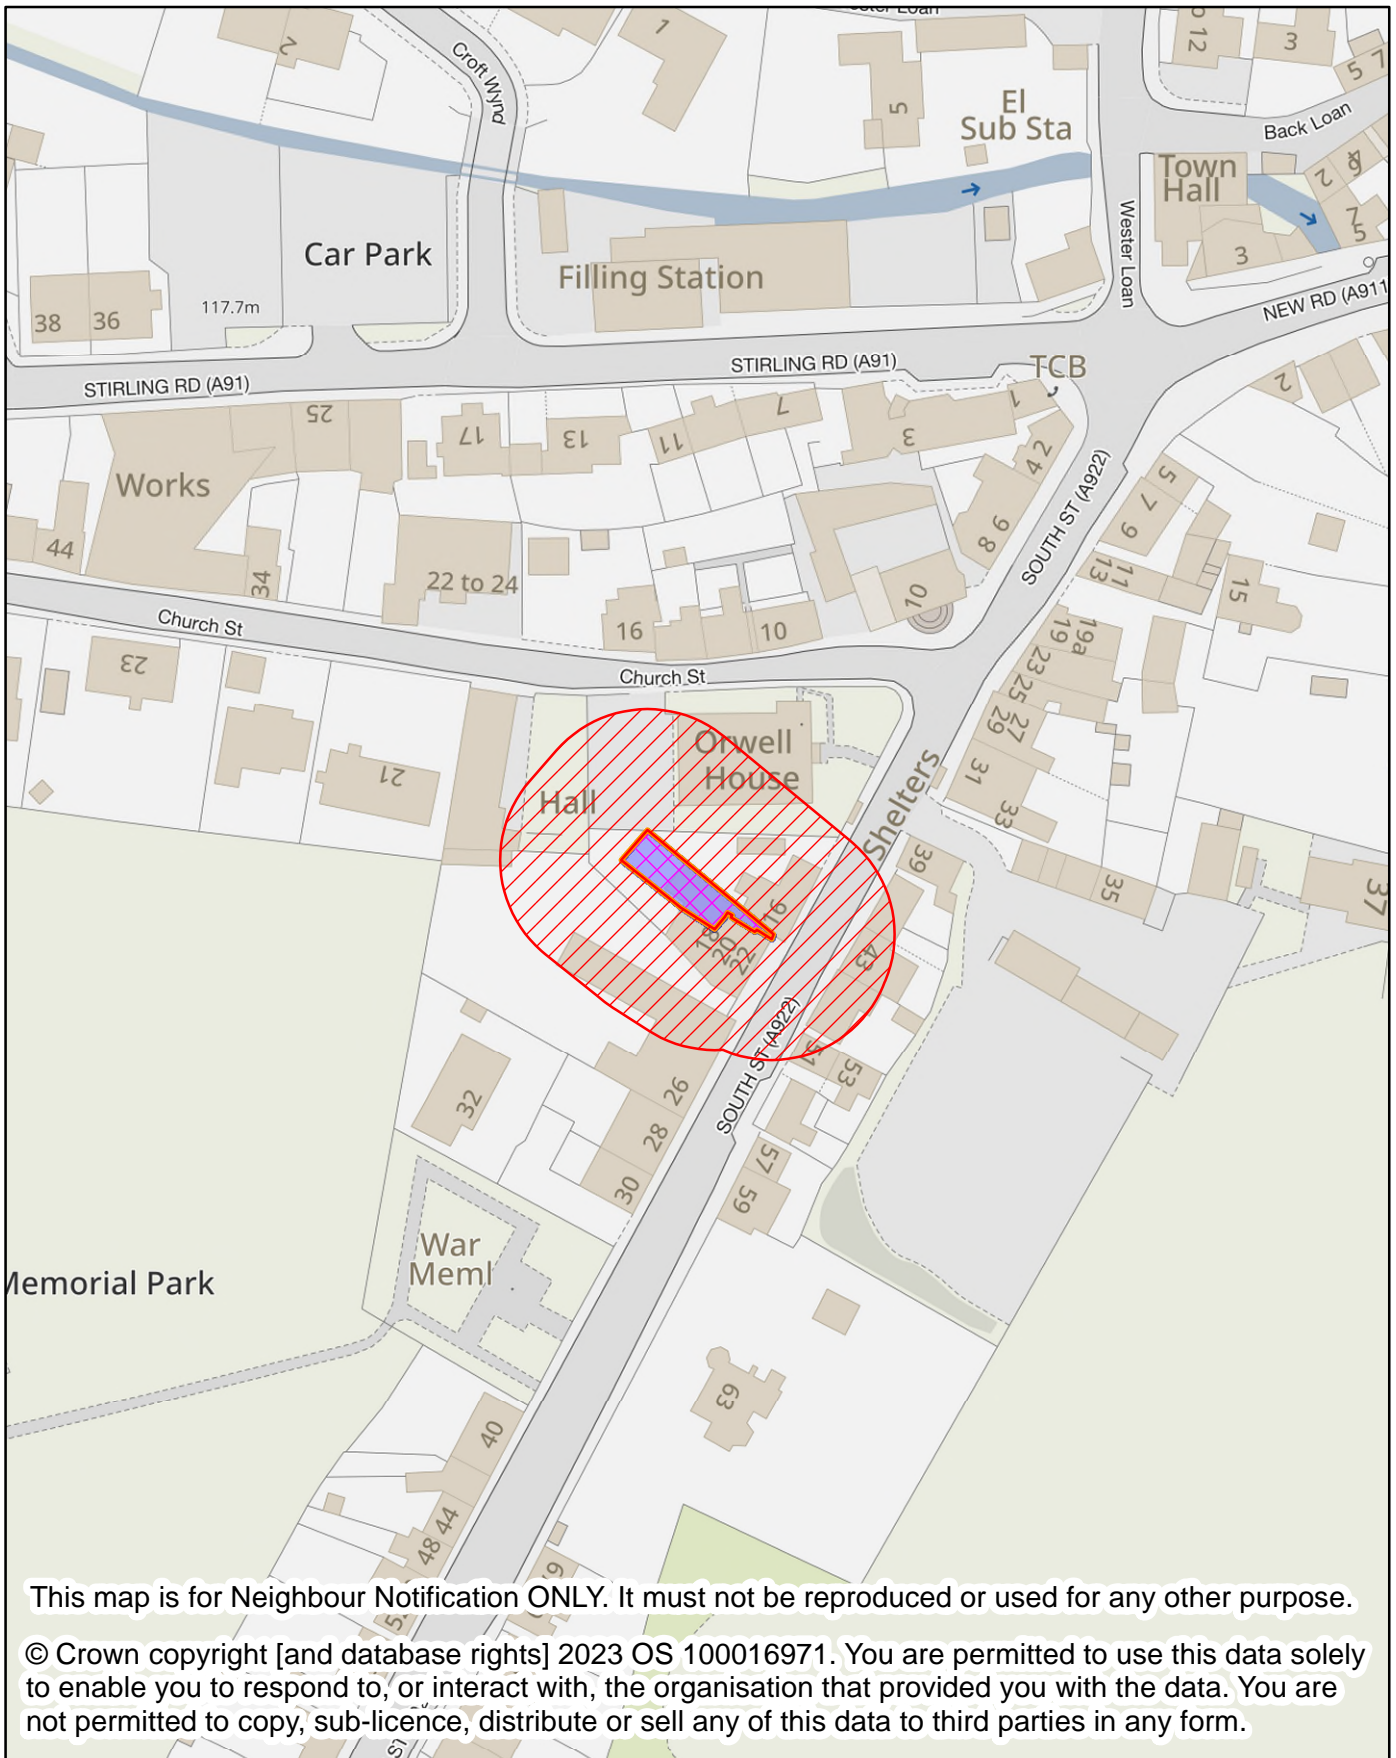

Perth & Kinross Council

NEIGHBOUR NOTIFICATION

Location Plan showing planning application site

This map is for Neighbour Notification ONLY. It must not be reproduced or used for any other purpose.

© Crown copyright [and database rights] 2023 OS 100016971. You are permitted to use this data solely to enable you to respond to, or interact with, the organisation that provided you with the data. You are not permitted to copy, sub-licence, distribute or sell any of this data to third parties in any form.