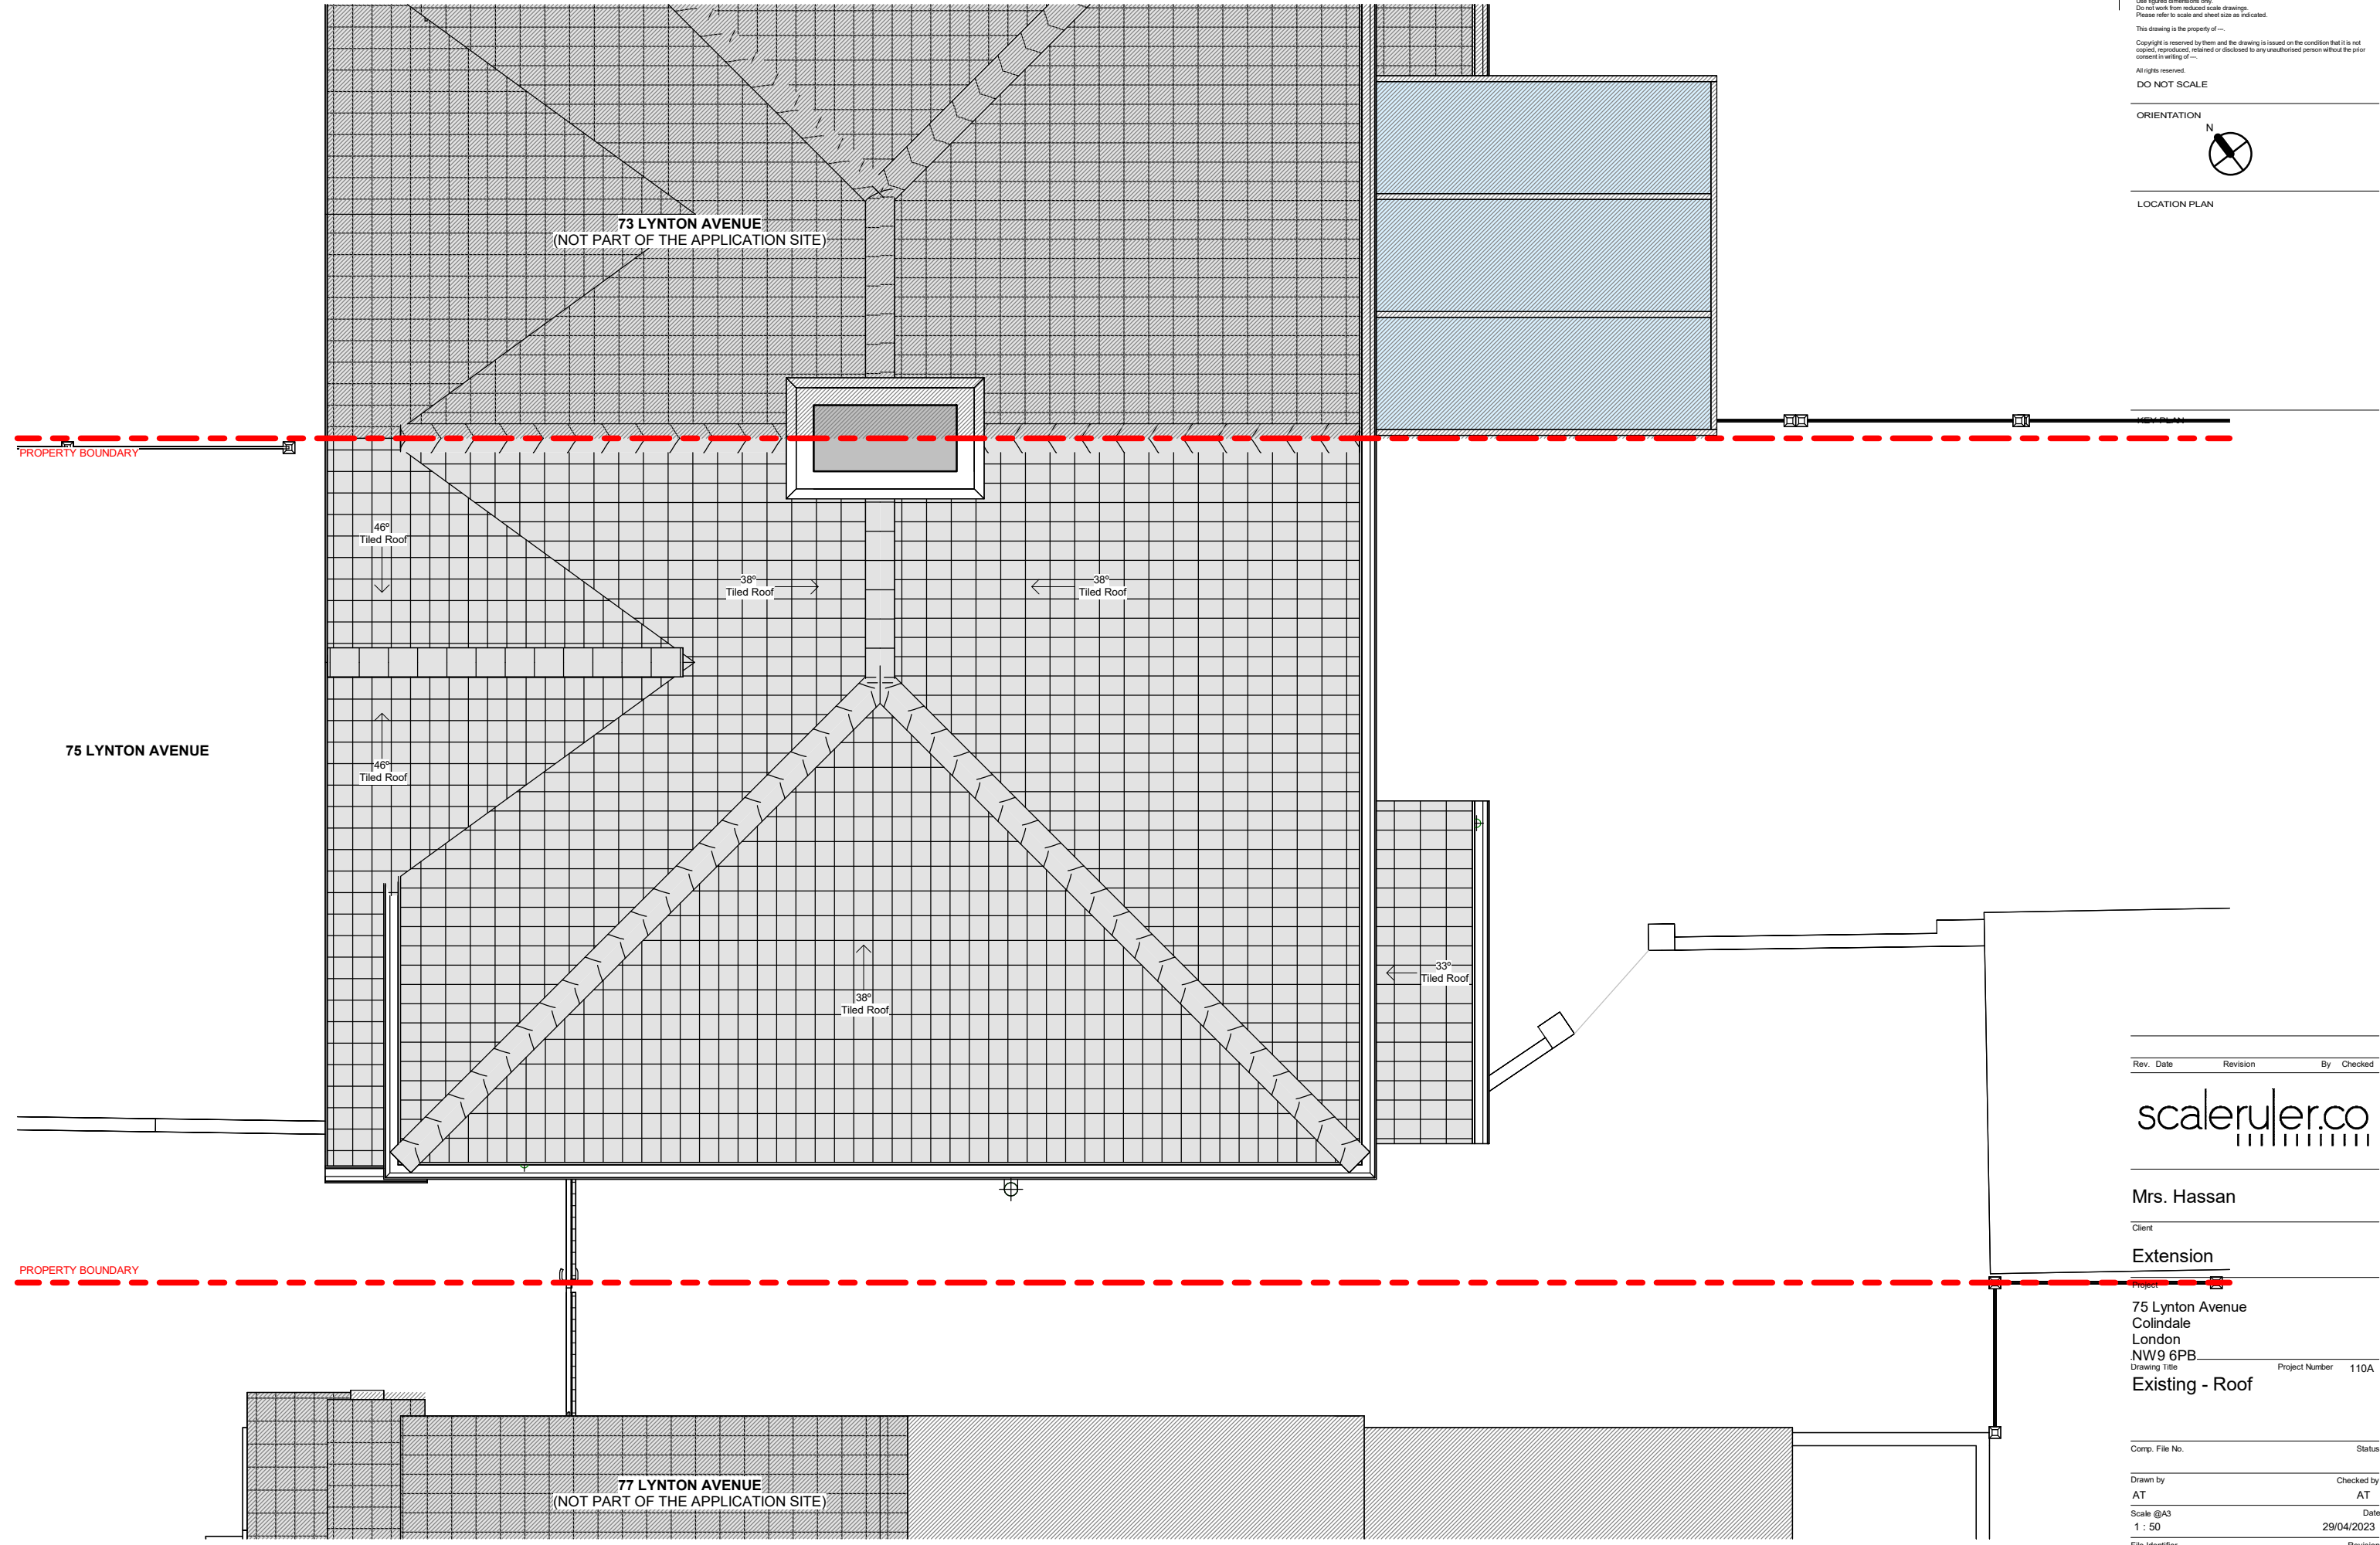

Dimensions to be verified on site.  
Use figured dimensions only.  
Do not scale from reduced scale drawings.  
Please refer to scale and sheet size as indicated.

This drawing is the property of ---  
Copyright is reserved by them and the drawing is issued on the condition that it is not copied, reproduced, altered or disclosed to any unauthorized person without the prior consent in writing of ---  
All rights reserved.  
DO NOT SCALE

ORIENTATION

LOCATION PLAN

**ROOF PLAN - EXISTING**  
1 : 50

VISUAL SCALE 1:50 @ A3

Rev.	Date	Revision	By	Checked

scaleruler.co

Mrs. Hassan

Client

Extension

Project

75 Lynton Avenue  
Colindale  
London  
NW9 6PB

Project Number 110A

Existing - Roof

Comp. File No. Status

Drawn by AT Checked by AT

Scale @A3 1 : 50 Date 29/04/2023