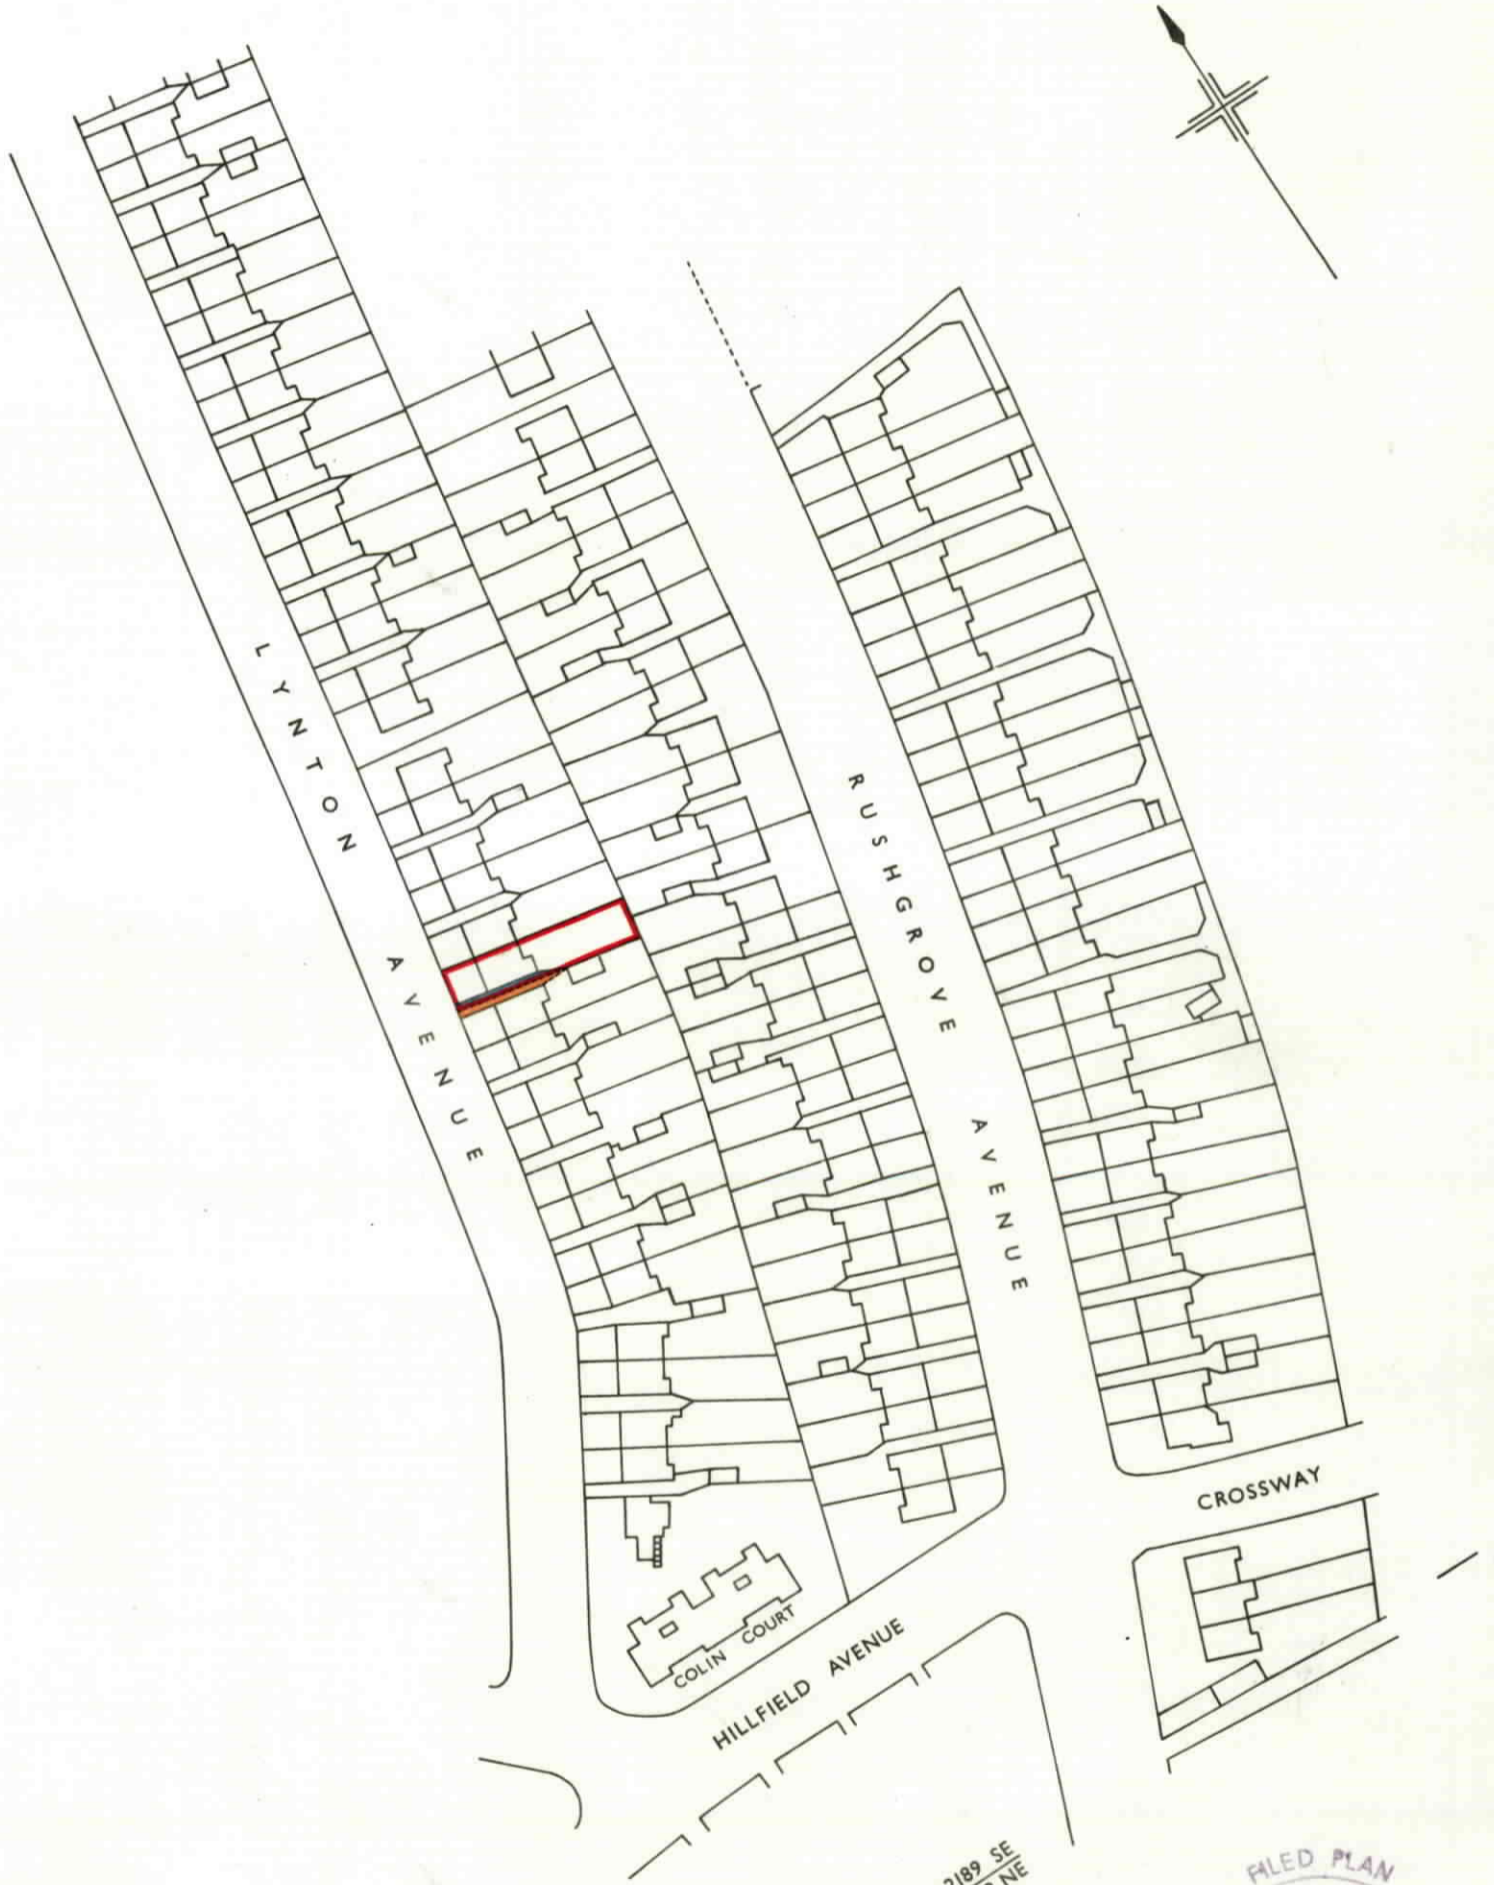

H. M. LAND REGISTRY GENERAL MAP

NATIONAL GRID PLAN
GREATER LONDON

TQ 2189 SECTION M

Scale 1/1250

BOROUGH OF BARNET

Old Reference MIDDLESEX XI 6 BP
© Crown Copyright 1967

TQ2189 SE
TQ2188 NE

TITLE No. NGL 137853

This is a copy of the title plan on 14 NOV 2023 at 19:13:28. This copy does not take account of any application made after that time even if still pending in HM Land Registry when this copy was issued.

HM Land Registry endeavours to maintain high quality and scale accuracy of title plan images. The quality and accuracy of any print will depend on your printer, your computer and its print settings. This title plan shows the general location, not the exact line, of the boundaries. It may be subject to distortions in scale. Measurements scaled from this plan may not match measurements between the same points on the ground.