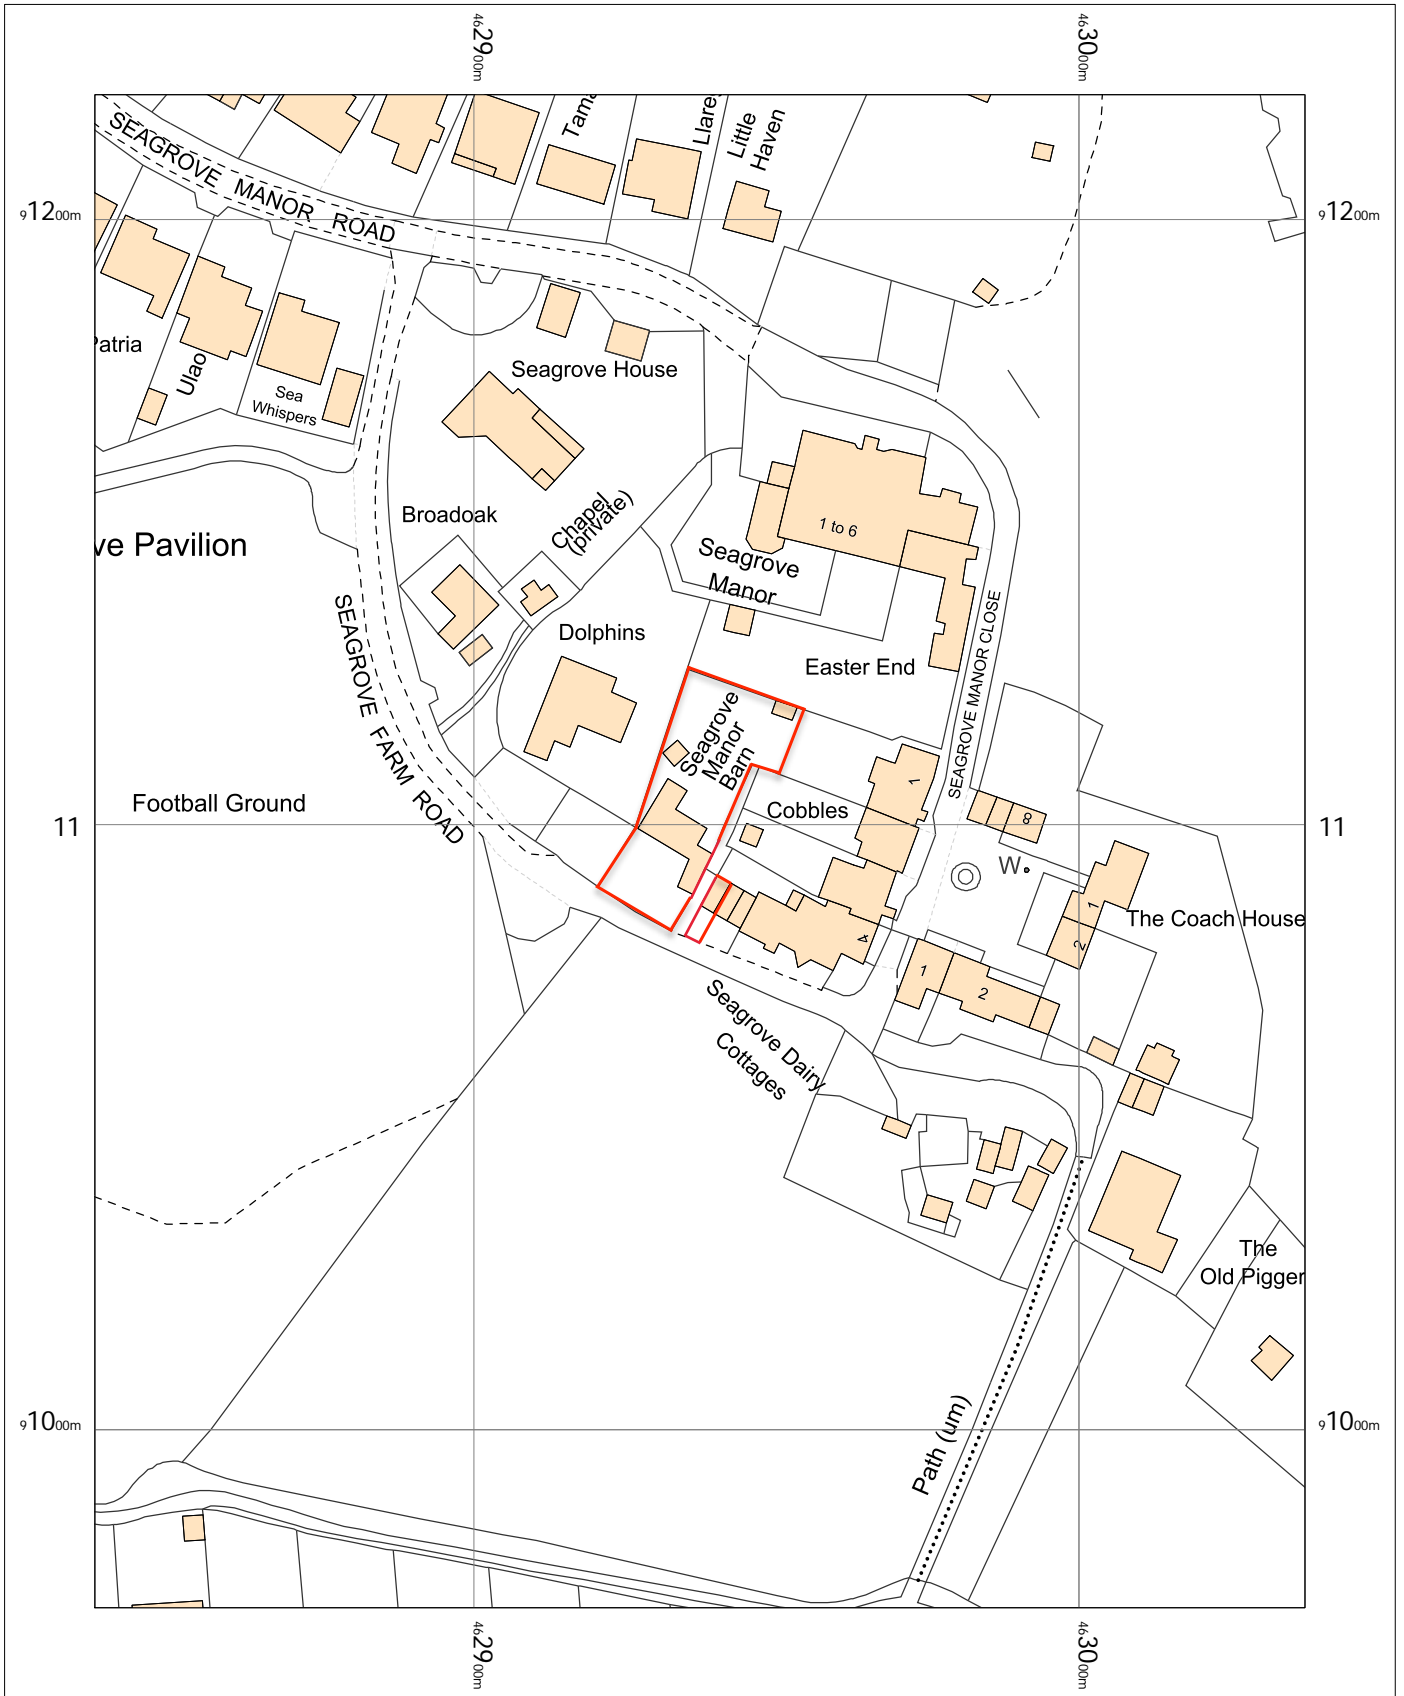

Seagrove Manor Barn

OS MasterMap 1250/2500/10000 scale
Sunday, January 30, 2022, ID: CM-01015952
www.centremapslive.co.uk

1:1250 scale print at A4, Centre: 462937 E, 91096 N

© Crown Copyright Ordnance Survey. Licence no. 100019980