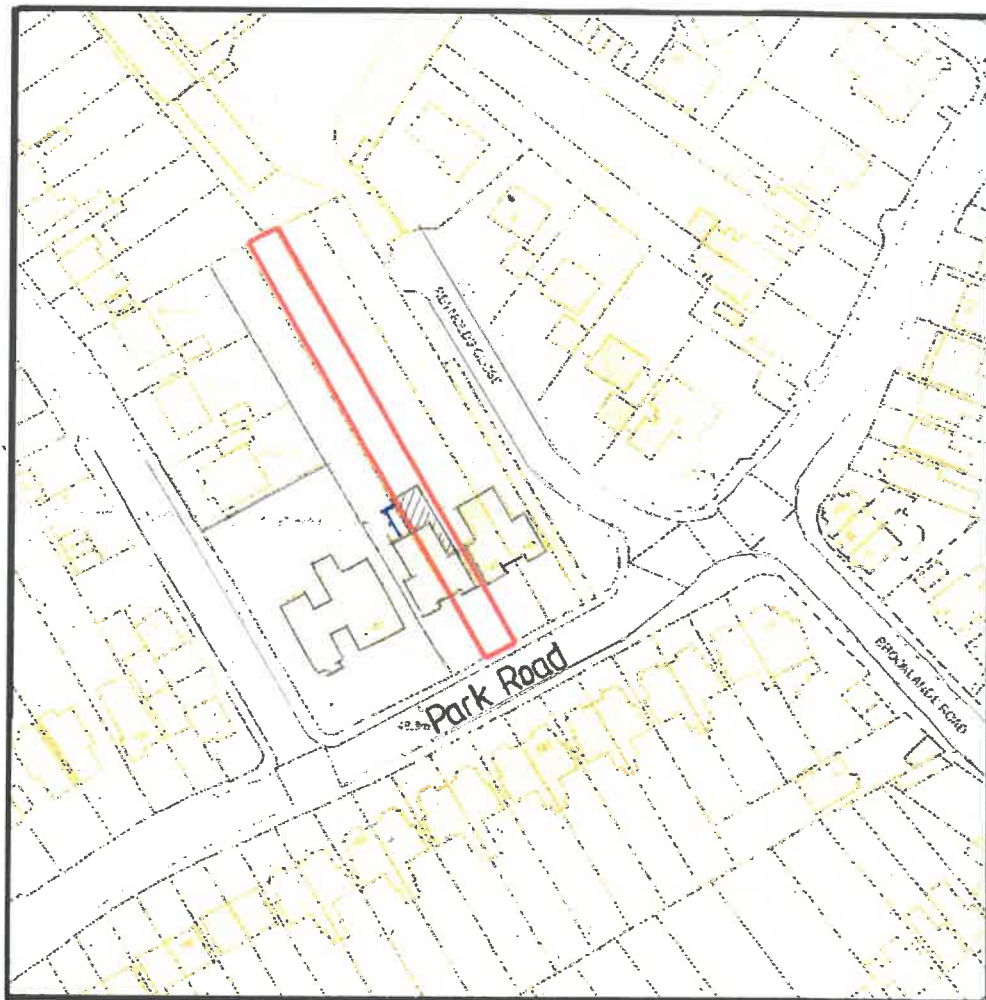

# 145 PARK ROAD COWES ISLE OF WIGHT

**LOCATION PLAN**

Scale 1:1250