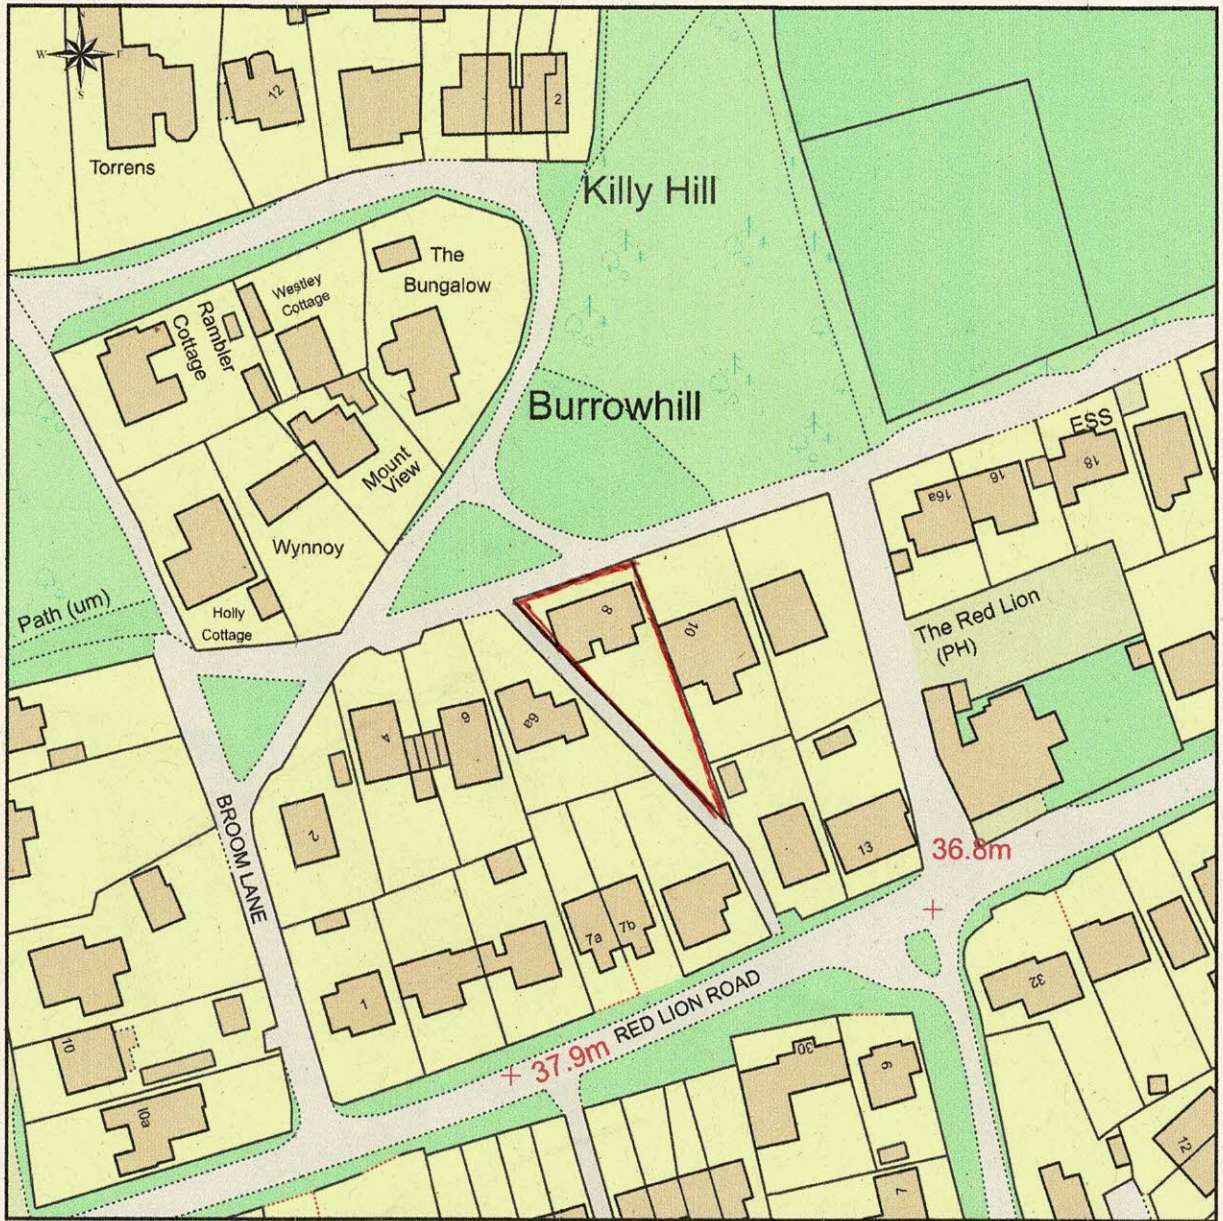

Location Plan of 8 Broom Lane, Chobham, Woking GU24 8RQ

This Plan includes the following Licensed Data: OS MasterMap Colour PDF Location Plan by the Ordnance Survey National Geographic Database and incorporating surveyed revision available at the date of production. Reproduction in whole or in part is prohibited without the prior permission of Ordnance Survey. The representation of a road, track or path is no evidence of a right of way. The representation of features, as lines is no evidence of a property boundary. © Crown copyright and database rights, 2023. Ordnance Survey 0100031673

0m 20m 40m 60m 80m 100m

Scale: 1:1250, paper size: A4