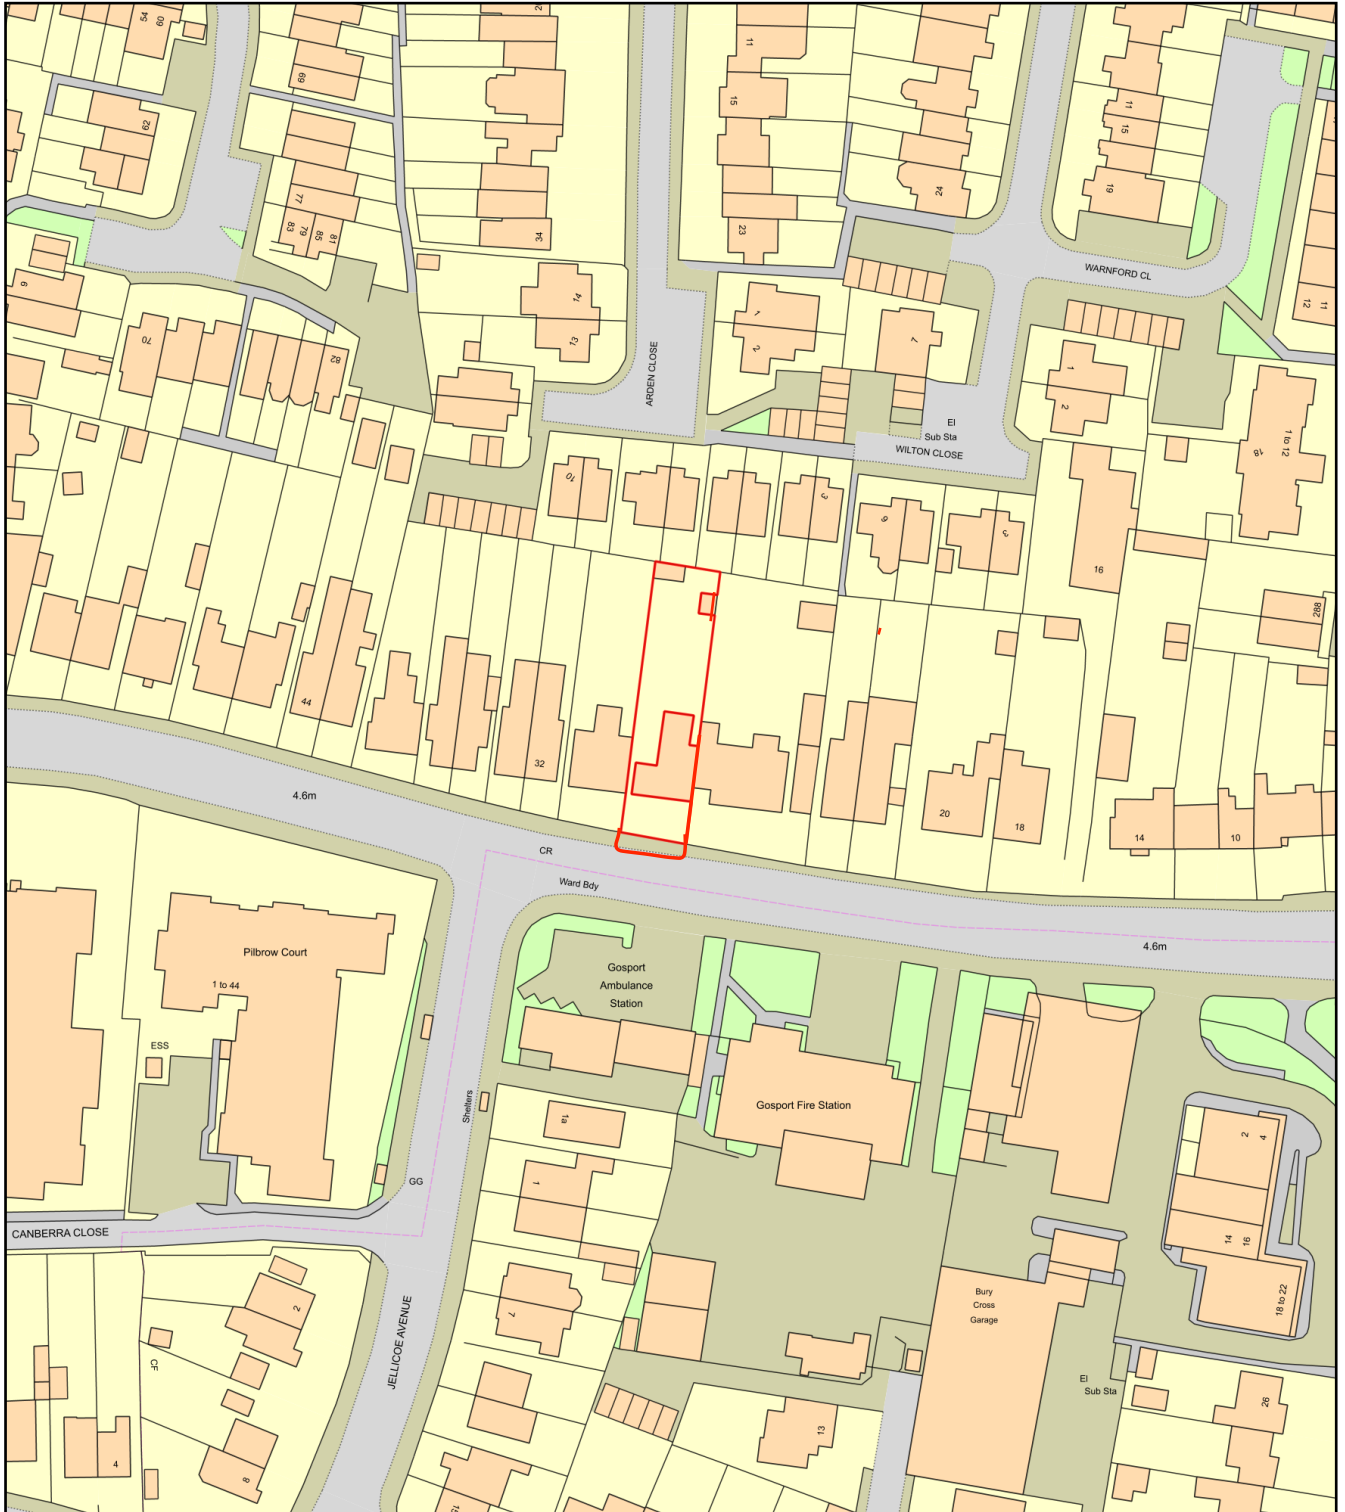

28 PRIVETT ROAD DROP KERB - Location Plan

Plan Produced for: **GOSPORT PLANNING**

Date Produced: 15 Aug 2023

Plan Reference Number: TQRQM23227121641391

Scale: 1:1250 @ A4