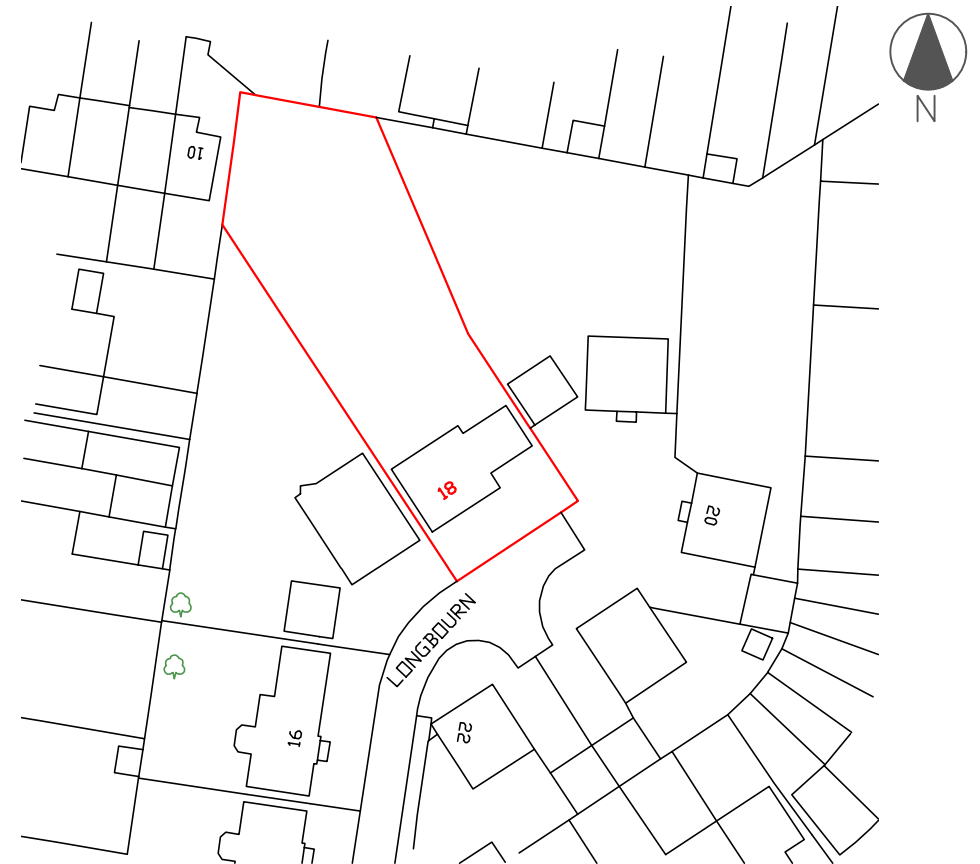

EXISTING BLOCK PLAN

SCALE 1:500

EXISTING LOCATION PLAN

SCALE 1:1250

© Crown Copyright and database rights 2023 OS 0100031673

PROJECT Internal Reconfiguration	CLIENT NAME Maya Baklan	SHEET N. A01	DATE: 16/11/2023	DESIGNED BY: Go plans Ltd.	
ADDRESS 18 Longbourn, Windsor, SL4 3TN	PROJECT STATUS Planning	DRAWING TITLE Existing Block Plan & Location Plan	SCALE 1:500, 1:1250 @ A4	DRAWN BY: SD	