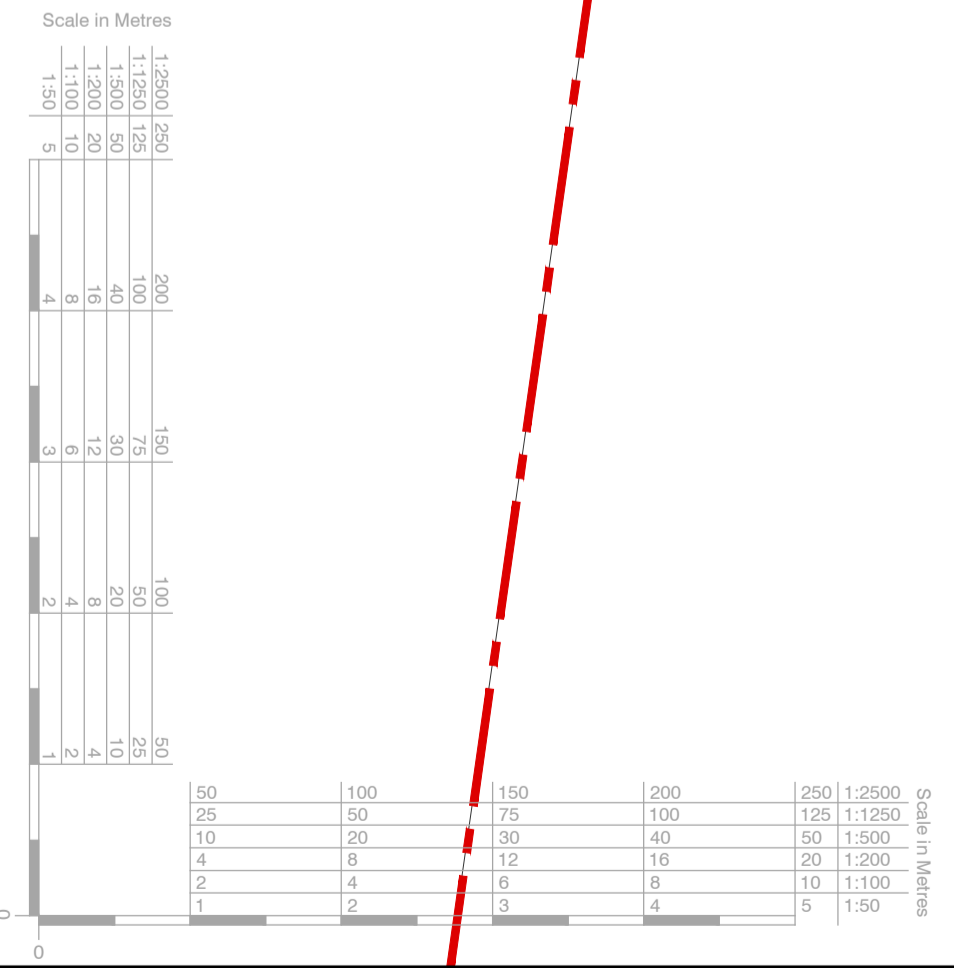

SITE LOCATION PLAN
1:1250

TOPOGRAPHICAL SURVEY
1:100 as existing

Rev.	Date	Description	Name

QUINBURY FARM COTTAGE
HAY STREET
BUNTINGFORD

TOPOGRAPHICAL SURVEY

Kirby . Cove . Architects
Studio 10 Dimsdale House Herford SG14 1BY 01992 538088

2346	101	-
drawn AR	date January 2022	chk A . chk B . scale 1:100 @ A1